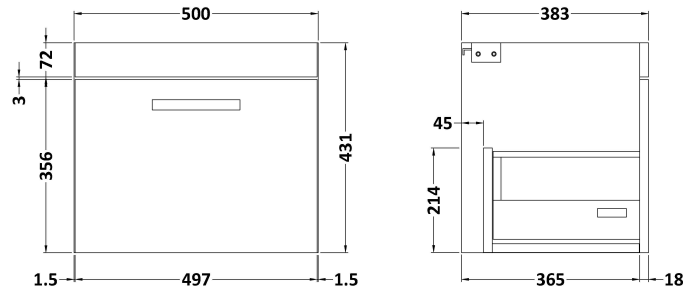

Sales Code: ATH012A

Description: 500 Wh Single Drawer Vanity & Basin 1

Packaging Details

Barcode: 5055275899311

Sales Code: MOD682

Description: 500 Wall Hung Single Drawer Basin Unit

Product Dimensions

Height (mm):	430
Width (mm):	500
Depth (mm):	383
Nett Weight (kg):	12

Packaging Dimensions

Height (mm):	450
Width (mm):	520
Depth (mm):	405
Gross Weight (kg):	12.5

Packaging Data

Box Colour:	Brown Cardboard Box
Box Qty:	1
Label Size:	100 x 50
Label Colour:	White Label
Label Qty:	2

Sales Code: NVM012

Description: 500 Mid-Edged Basin 1 Th

Product Dimensions

Height (mm):	180
Width (mm):	510
Depth (mm):	390
Nett Weight (kg):	10.54

Packaging Dimensions

Height (mm):	210
Width (mm):	410
Depth (mm):	530
Gross Weight (kg):	10.54

Packaging Data

Box Colour:	Brown Cardboard Box - Printed
Box Qty:	1
Label Size:	100 x 50
Label Colour:	White Label
Label Qty:	2

Outer Box Dimensions (If Applicable)

Height (mm):	
Width (mm):	
Depth (mm):	
Gross Weight (kg):	
Barcode:	5055369043446