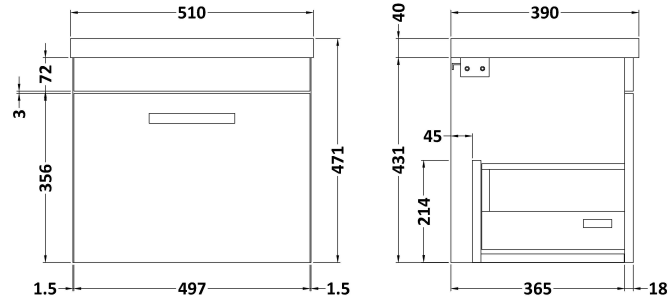

Sales Code: ATH012A

Description: 500 Wh Single Drawer Vanity & Basin 1

Packaging Details

Barcode: 5055275899311

Sales Code: MOD682

Description: 500 Wall Hung Single Drawer Basin Unit

Product Dimensions

Height (mm):	430
Width (mm):	500
Depth (mm):	383
Nett Weight (kg):	12

Packaging Dimensions

Height (mm):	450
Width (mm):	520
Depth (mm):	405
Gross Weight (kg):	12.5

Packaging Data

Box Colour:	Brown Cardboard Box
Box Qty:	1
Label Size:	100 x 50
Label Colour:	White Label
Label Qty:	2

Sales Code: NVM012

Description: 500 Mid-Edged Basin 1 Th

Product Dimensions

Height (mm):	180
Width (mm):	510
Depth (mm):	390
Nett Weight (kg):	10.54

Packaging Dimensions

Height (mm):	210
Width (mm):	410
Depth (mm):	530
Gross Weight (kg):	10.54

Packaging Data

Box Colour:	Brown Cardboard Box - Printed
Box Qty:	1
Label Size:	100 x 50
Label Colour:	White Label
Label Qty:	2

Outer Box Dimensions (If Applicable)

Height (mm):	
Width (mm):	
Depth (mm):	
Gross Weight (kg):	
Barcode:	5055369043446