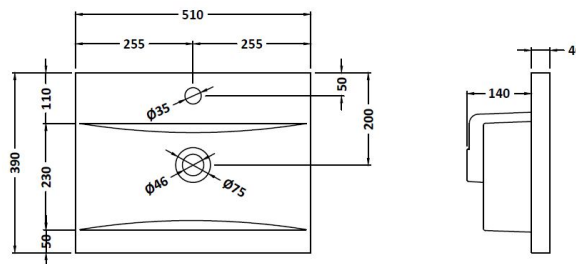

Packaging Dimensions

Height (mm):	450
Width (mm):	520
Depth (mm):	405
Gross Weight (kg):	12.5

Packaging Data

Box Colour:	Brown Cardboard Box
Box Qty:	1
Label Size:	100 x 50
Label Colour:	White Label
Label Qty:	2

Outer Box Dimensions (If Applicable)

Height (mm):	
Width (mm):	
Depth (mm):	
Gross Weight (kg):	
Barcode:	5055275825426

Product Details

Country of Origin:	United Kingdom
Fitting Instruction:	No
CE & UKCA:	N/A
FSC Certified Materials:	Yes
Colour:	Black Woodgrain
Construction Method:	Cam & Wood Dowel
Construction Type:	Rigid
Cabinet Finish:	MFC Textured Woodgrain
Fascia Finish:	MFC Textured Woodgrain
Cabinet Thickness (mm):	18
Fascia Thickness (mm):	18
Drawer Included:	Yes
Drawer Type:	80mm High Metal Softclose
No of Shelves:	0
Hinge Type:	Not Applicable
Hinge Included:	Not Applicable
Adjustable Legs:	No, Not Required
Fixings Included:	Yes
Handle Style:	Contemporary
Waste Shroud:	Yes
Handle Included:	Yes, Supplied
Handle Type:	D-Shape

Sales Code: NVM012

Description: 500 Mid-Edged Basin 1 Th

Product Dimensions

Height (mm):	180
Width (mm):	510
Depth (mm):	390
Nett Weight (kg):	10.54

Packaging Dimensions

Height (mm):	210
Width (mm):	410
Depth (mm):	530
Gross Weight (kg):	10.54

Packaging Data

Box Colour:	Brown Cardboard Box - Printed
Box Qty:	1
Label Size:	100 x 50
Label Colour:	White Label
Label Qty:	2

Outer Box Dimensions (If Applicable)

Height (mm):	
Width (mm):	
Depth (mm):	
Gross Weight (kg):	
Barcode:	5055369043446