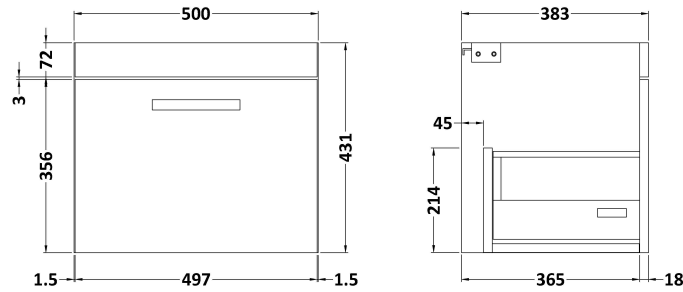

Sales Code: MOE182

Description: 500 Wall Hung Single Drawer Basin Unit

Product Dimensions

Height (mm):	430
Width (mm):	500
Depth (mm):	383
Nett Weight (kg):	12

Packaging Dimensions

Height (mm):	405
Width (mm):	520
Depth (mm):	450
Gross Weight (kg):	12.5

Packaging Data

Box Colour:	Brown Cardboard Box - Printed
Box Qty:	0
Label Size:	0 x 0
Label Colour:	White Label
Label Qty:	2

Outer Box Dimensions (If Applicable)

Height (mm):	
Width (mm):	
Depth (mm):	
Gross Weight (kg):	
Barcode:	5055275880586

Sales Code: NVM012

Description: 500 Mid-Edged Basin 1 Th

Product Dimensions

Height (mm):	180
Width (mm):	510
Depth (mm):	390
Nett Weight (kg):	10.54

Packaging Dimensions

Height (mm):	210
Width (mm):	410
Depth (mm):	530
Gross Weight (kg):	10.54

Packaging Data

Box Colour:	Brown Cardboard Box - Printed
Box Qty:	1
Label Size:	100 x 50
Label Colour:	White Label
Label Qty:	2

Outer Box Dimensions (If Applicable)

Height (mm):	
Width (mm):	
Depth (mm):	
Gross Weight (kg):	
Barcode:	5055369043446