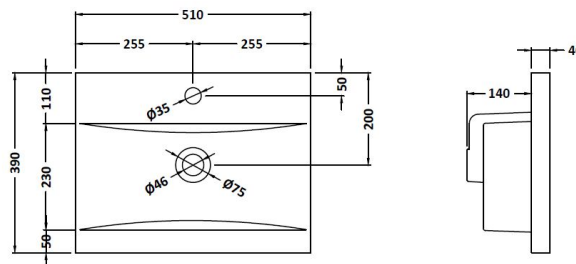

Sales Code: MOE182

Description: 500 Wall Hung Single Drawer Basin Unit

Product Dimensions

Height (mm):	430
Width (mm):	500
Depth (mm):	383
Nett Weight (kg):	12

Packaging Dimensions

Height (mm):	405
Width (mm):	520
Depth (mm):	450
Gross Weight (kg):	12.5

Packaging Data

Box Colour:	Brown Cardboard Box - Printed
Box Qty:	0
Label Size:	0 x 0
Label Colour:	White Label
Label Qty:	2

Outer Box Dimensions (If Applicable)

Height (mm):	
Width (mm):	
Depth (mm):	
Gross Weight (kg):	
Barcode:	5055275880586

Sales Code: NVM012

Description: 500 Mid-Edged Basin 1 Th

Product Dimensions

Height (mm):	180
Width (mm):	510
Depth (mm):	390
Nett Weight (kg):	10.54

Packaging Dimensions

Height (mm):	210
Width (mm):	410
Depth (mm):	530
Gross Weight (kg):	10.54

Packaging Data

Box Colour:	Brown Cardboard Box - Printed
Box Qty:	1
Label Size:	100 x 50
Label Colour:	White Label
Label Qty:	2

Outer Box Dimensions (If Applicable)

Height (mm):	
Width (mm):	
Depth (mm):	
Gross Weight (kg):	
Barcode:	5055369043446