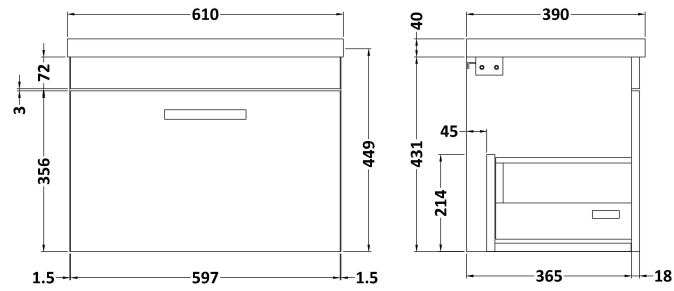

Sales Code: ATH039A

Description: 600 Wh Single Drawer Vanity & Basin 1

Packaging Details

Barcode: 5055275899588

Sales Code: MOD583

Description: 600 Wall Hung Single Drawer Basin Unit

Product Dimensions

Height (mm):	430
Width (mm):	600
Depth (mm):	383
Nett Weight (kg):	13

Packaging Dimensions

Height (mm):	450
Width (mm):	620
Depth (mm):	405
Gross Weight (kg):	13.5

Packaging Data

Box Colour:	Brown Cardboard Box
Box Qty:	1
Label Size:	100 x 50
Label Colour:	White Label
Label Qty:	2

Sales Code: NVM013

Description: 600 Mid-Edged Basin 1 Th

Product Dimensions

Height (mm):	180
Width (mm):	610
Depth (mm):	390
Nett Weight (kg):	11

Packaging Dimensions

Height (mm):	200
Width (mm):	410
Depth (mm):	630
Gross Weight (kg):	11

Packaging Data

Box Colour:	Brown Cardboard Box - Printed
Box Qty:	1
Label Size:	100 x 50
Label Colour:	White Label
Label Qty:	2

Outer Box Dimensions (If Applicable)

Height (mm):	
Width (mm):	
Depth (mm):	
Gross Weight (kg):	
Barcode:	5055369043415