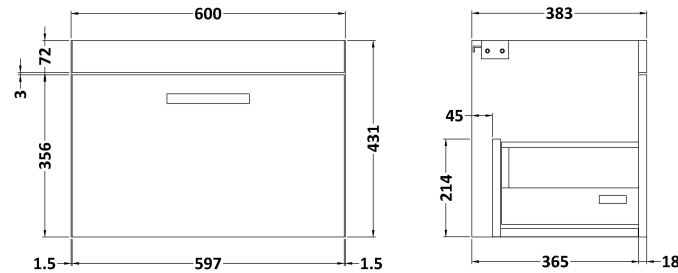

Sales Code: ATH039A

Description: 600 Wh Single Drawer Vanity & Basin 1

Packaging Details

Barcode: 5055275899588

Sales Code: MOD583

Description: 600 Wall Hung Single Drawer Basin Unit

Product Dimensions

Height (mm):	430
Width (mm):	600
Depth (mm):	383
Nett Weight (kg):	13

Packaging Dimensions

Height (mm):	450
Width (mm):	620
Depth (mm):	405
Gross Weight (kg):	13.5

Packaging Data

Box Colour:	Brown Cardboard Box
Box Qty:	1
Label Size:	100 x 50
Label Colour:	White Label
Label Qty:	2

Sales Code: NVM013

Description: 600 Mid-Edged Basin 1 Th

Product Dimensions

Height (mm):	180
Width (mm):	610
Depth (mm):	390
Nett Weight (kg):	11

Packaging Dimensions

Height (mm):	200
Width (mm):	410
Depth (mm):	630
Gross Weight (kg):	11

Packaging Data

Box Colour:	Brown Cardboard Box - Printed
Box Qty:	1
Label Size:	100 x 50
Label Colour:	White Label
Label Qty:	2

Outer Box Dimensions (If Applicable)

Height (mm):	
Width (mm):	
Depth (mm):	
Gross Weight (kg):	
Barcode:	5055369043415