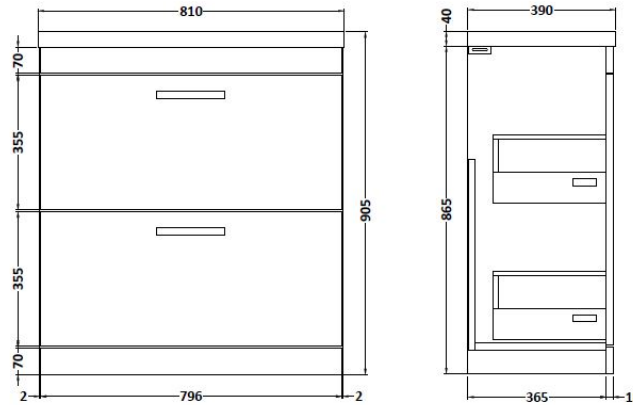

Packaging Dimensions

Height (mm):	400
Width (mm):	820
Depth (mm):	200
Gross Weight (kg):	16.9

Packaging Data

Box Colour:	Brown Cardboard Box - Printed
Box Qty:	1
Label Size:	100 x 50
Label Colour:	White Label
Label Qty:	2

Outer Box Dimensions (If Applicable)

Height (mm):	
Width (mm):	
Depth (mm):	
Gross Weight (kg):	
Barcode:	5055146194675

Product Details

Country of Origin:	China
Fitting Instruction:	No
Certification: CE & UKCA:	No
WRAS:	N/A
WRAS No:	N/A
Product Material:	Vitreous China
Fixing Supplied:	No

Sales Code: MOC305

Description: 800 Floor Standing 2-Drawer Basin Unit

800 2 - DRAWER FLOOR UNIT

Product Dimensions

Height (mm):	865
Width (mm):	800
Depth (mm):	383
Nett Weight (kg):	31.5

Packaging Dimensions

Height (mm):	885
Width (mm):	820
Depth (mm):	405
Gross Weight (kg):	32

Packaging Data

Box Colour:	Brown Cardboard Box
Box Qty:	1
Label Size:	100 x 50
Label Colour:	White Label
Label Qty:	2

Outer Box Dimensions (If Applicable)