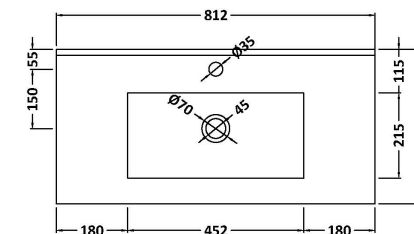

Sales Code: ATH079B

Description: 800 Fs 2-Drawer Vanity & Basin 2

Packaging Details

Barcode: 5056211815020

Sales Code: NVM005

Description: Minimalist Basin 800mm

Product Dimensions

Height (mm):	170
Width (mm):	800
Depth (mm):	390
Nett Weight (kg):	16.9

Packaging Dimensions

Height (mm):	400
Width (mm):	820
Depth (mm):	200
Gross Weight (kg):	16.9

Packaging Data

Box Colour:	Brown Cardboard Box - Printed
Box Qty:	1
Label Size:	100 x 50
Label Colour:	White Label
Label Qty:	2

Outer Box Dimensions (If Applicable)

Height (mm):	
Width (mm):	
Depth (mm):	
Gross Weight (kg):	
Barcode:	5055146194675

Product Details

Country of Origin:	China
Fitting Instruction:	No
Certification: CE & UKCA:	No
WRAS:	N/A
WRAS No:	N/A
Product Material:	Vitreous China
Fixing Supplied:	No

Height (mm):	885
Width (mm):	820
Depth (mm):	405
Gross Weight (kg):	32

Packaging Data

Box Colour:	Brown Cardboard Box
Box Qty:	1
Label Size:	100 x 50
Label Colour:	White Label
Label Qty:	2

Outer Box Dimensions (If Applicable)