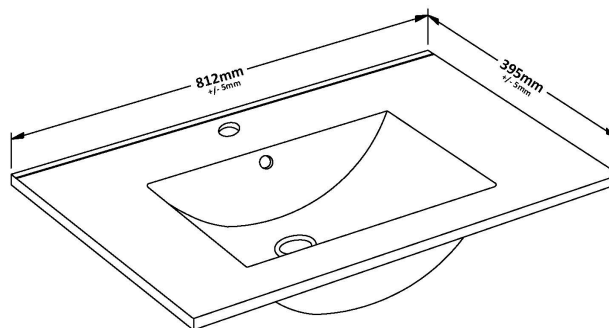

Sales Code: ATH079B

Description: 800 Fs 2-Drawer Vanity & Basin 2

Packaging Details

Barcode: 5056211815020

Sales Code: NVM005

Description: Minimalist Basin 800mm

Product Dimensions

Height (mm):	170
Width (mm):	800
Depth (mm):	390
Nett Weight (kg):	16.9

Packaging Dimensions

Height (mm):	400
Width (mm):	820
Depth (mm):	200
Gross Weight (kg):	16.9

Packaging Data

Box Colour:	Brown Cardboard Box - Printed
Box Qty:	1
Label Size:	100 x 50
Label Colour:	White Label
Label Qty:	2

Outer Box Dimensions (If Applicable)

Height (mm):	
Width (mm):	
Depth (mm):	
Gross Weight (kg):	
Barcode:	5055146194675

Product Details

Country of Origin:	China
Fitting Instruction:	No
Certification: CE & UKCA:	No
WRAS:	N/A
WRAS No:	N/A
Product Material:	Vitreous China
Fixing Supplied:	No

Height (mm):	885
Width (mm):	820
Depth (mm):	405
Gross Weight (kg):	32

Packaging Data

Box Colour:	Brown Cardboard Box
Box Qty:	1
Label Size:	100 x 50
Label Colour:	White Label
Label Qty:	2

Outer Box Dimensions (If Applicable)