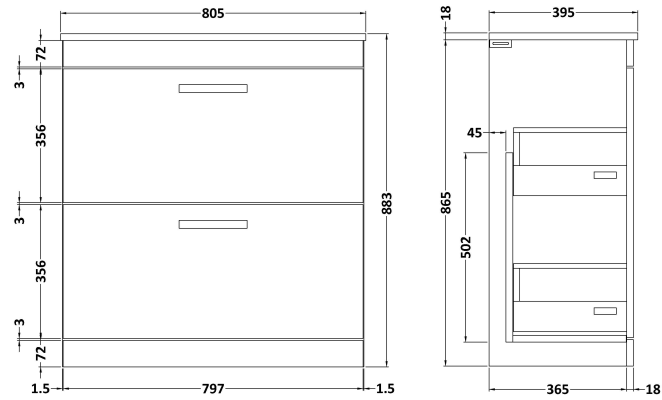

Sales Code: ATH079B

Description: 800 Fs 2-Drawer Vanity & Basin 2

Packaging Details

Barcode: 5056211815020

Sales Code: NVM005

Description: Minimalist Basin 800mm

Product Dimensions

Height (mm):	170
Width (mm):	800
Depth (mm):	390
Nett Weight (kg):	16.9

Packaging Dimensions

Height (mm):	400
Width (mm):	820
Depth (mm):	200
Gross Weight (kg):	16.9

Packaging Data

Box Colour:	Brown Cardboard Box - Printed
Box Qty:	1
Label Size:	100 x 50
Label Colour:	White Label
Label Qty:	2

Outer Box Dimensions (If Applicable)

Height (mm):	
Width (mm):	
Depth (mm):	
Gross Weight (kg):	
Barcode:	5055146194675

Product Details

Country of Origin:	China
Fitting Instruction:	No
Certification: CE & UKCA:	No
WRAS:	N/A
WRAS No:	N/A
Product Material:	Vitreous China
Fixing Supplied:	No

Height (mm):	885
Width (mm):	820
Depth (mm):	405
Gross Weight (kg):	32

Packaging Data

Box Colour:	Brown Cardboard Box
Box Qty:	1
Label Size:	100 x 50
Label Colour:	White Label
Label Qty:	2

Outer Box Dimensions (If Applicable)