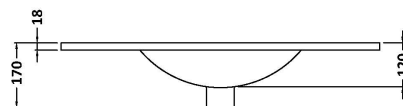

Sales Code: ATH079B

Description: 800 Fs 2-Drawer Vanity & Basin 2

Packaging Details

Barcode: 5056211815020

Sales Code: NVM005

Description: Minimalist Basin 800mm

Product Dimensions

Height (mm):	170
Width (mm):	800
Depth (mm):	390
Nett Weight (kg):	16.9

Packaging Dimensions

Height (mm):	400
Width (mm):	820
Depth (mm):	200
Gross Weight (kg):	16.9

Packaging Data

Box Colour:	Brown Cardboard Box - Printed
Box Qty:	1
Label Size:	100 x 50
Label Colour:	White Label
Label Qty:	2

Outer Box Dimensions (If Applicable)

Height (mm):	
Width (mm):	
Depth (mm):	
Gross Weight (kg):	
Barcode:	5055146194675

Product Details

Country of Origin:	China
Fitting Instruction:	No
Certification: CE & UKCA:	No
WRAS:	N/A
WRAS No:	N/A
Product Material:	Vitreous China
Fixing Supplied:	No

Height (mm):	885
Width (mm):	820
Depth (mm):	405
Gross Weight (kg):	32

Packaging Data

Box Colour:	Brown Cardboard Box
Box Qty:	1
Label Size:	100 x 50
Label Colour:	White Label
Label Qty:	2

Outer Box Dimensions (If Applicable)