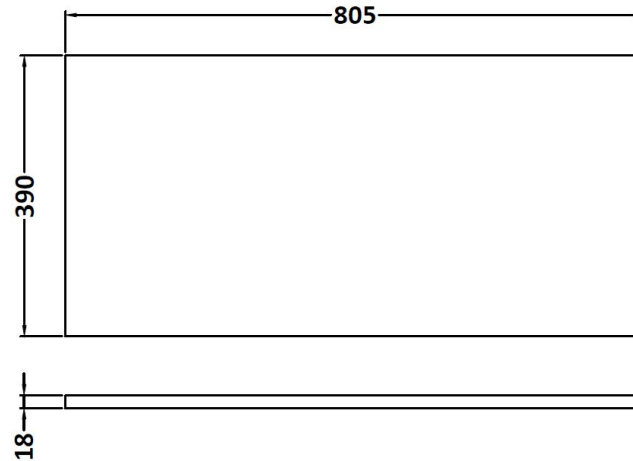

Packaging Dimensions

Height (mm):	405
Width (mm):	820
Depth (mm):	560
Gross Weight (kg):	15.5

Packaging Data

Box Colour:	Brown Cardboard Box
Box Qty:	1
Label Size:	100 x 50
Label Colour:	White Label
Label Qty:	2

Outer Box Dimensions (If Applicable)

Height (mm):	
Width (mm):	
Depth (mm):	
Gross Weight (kg):	
Barcode:	5056211816362

Product Details

Country of Origin:	United Kingdom
Fitting Instruction:	No
CE & UKCA:	N/A
FSC Certified Materials:	Yes
Colour:	Anthracite Woodgrain
Construction Method:	Cam & Wood Dowel
Construction Type:	Rigid
Cabinet Finish:	MFC Textured Woodgrain
Fascia Finish:	MFC Textured Woodgrain
Cabinet Thickness (mm):	18
Fascia Thickness (mm):	18
Drawer Included:	No
Drawer Type:	Not Applicable
No of Shelves:	0
Hinge Type:	95 Degree Clip-On Soft Close
Hinge Included:	Yes, Supplied
Adjustable Legs:	No, Not Required
Fixings Included:	Yes
Handle Style:	Contemporary
Waste Shroud:	No
Handle Included:	Yes, Supplied
Handle Type:	D-Shape

Sales Code: MWD570

Description: 800 Worktop (805X390x18mm)

Product Dimensions

Height (mm):	18
Width (mm):	805
Depth (mm):	390
Nett Weight (kg):	3.5

Packaging Dimensions

Height (mm):	25
Width (mm):	825
Depth (mm):	410
Gross Weight (kg):	3.5

Packaging Data

Box Colour:	Brown Cardboard Box
Box Qty:	1
Label Size:	50 x 100
Label Colour:	White Label
Label Qty:	2

Outer Box Dimensions (If Applicable)

Height (mm):	
Width (mm):	
Depth (mm):	
Gross Weight (kg):	
Barcode:	5055275893623