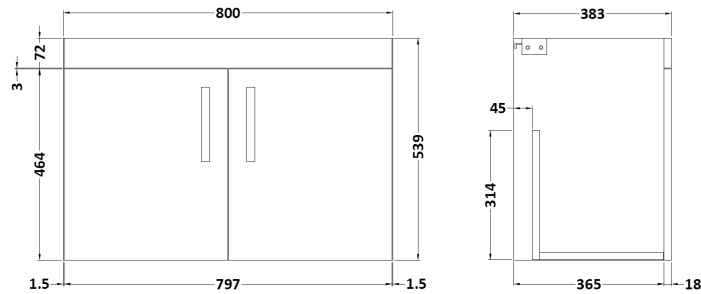

Sales Code: ATH100W

Description: 800 Wh 2-Door Vanity & Worktop

Packaging Details

Barcode: 5056211817468

Sales Code: MOD555

Description: 800 Wall Hung 2-Door Basin Unit

Product Dimensions

Height (mm):	540
Width (mm):	800
Depth (mm):	383
Nett Weight (kg):	15

Packaging Dimensions

Height (mm):	405
Width (mm):	820
Depth (mm):	560
Gross Weight (kg):	15.5

Packaging Data

Box Colour:	Brown Cardboard Box
Box Qty:	1
Label Size:	100 x 50
Label Colour:	White Label
Label Qty:	2

Sales Code: MWD570

Description: 800 Worktop (805X390x18mm)

Product Dimensions

Height (mm):	18
Width (mm):	805
Depth (mm):	390
Nett Weight (kg):	3.5

Packaging Dimensions

Height (mm):	25
Width (mm):	825
Depth (mm):	410
Gross Weight (kg):	3.5

Packaging Data

Box Colour:	Brown Cardboard Box
Box Qty:	1
Label Size:	50 x 100
Label Colour:	White Label
Label Qty:	2

Outer Box Dimensions (If Applicable)

Height (mm):	
Width (mm):	
Depth (mm):	
Gross Weight (kg):	
Barcode:	5055275893623