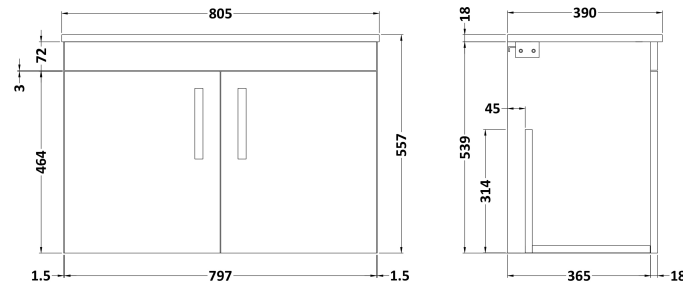

Sales Code: ATH100W

Description: 800 Wh 2-Door Vanity & Worktop

Packaging Details

Barcode: 5056211817468

Sales Code: MOD555

Description: 800 Wall Hung 2-Door Basin Unit

Product Dimensions

Height (mm):	540
Width (mm):	800
Depth (mm):	383
Nett Weight (kg):	15

Packaging Dimensions

Height (mm):	405
Width (mm):	820
Depth (mm):	560
Gross Weight (kg):	15.5

Packaging Data

Box Colour:	Brown Cardboard Box
Box Qty:	1
Label Size:	100 x 50
Label Colour:	White Label
Label Qty:	2

Sales Code: MWD570

Description: 800 Worktop (805X390x18mm)

Product Dimensions

Height (mm):	18
Width (mm):	805
Depth (mm):	390
Nett Weight (kg):	3.5

Packaging Dimensions

Height (mm):	25
Width (mm):	825
Depth (mm):	410
Gross Weight (kg):	3.5

Packaging Data

Box Colour:	Brown Cardboard Box
Box Qty:	1
Label Size:	50 x 100
Label Colour:	White Label
Label Qty:	2

Outer Box Dimensions (If Applicable)

Height (mm):	
Width (mm):	
Depth (mm):	
Gross Weight (kg):	
Barcode:	5055275893623