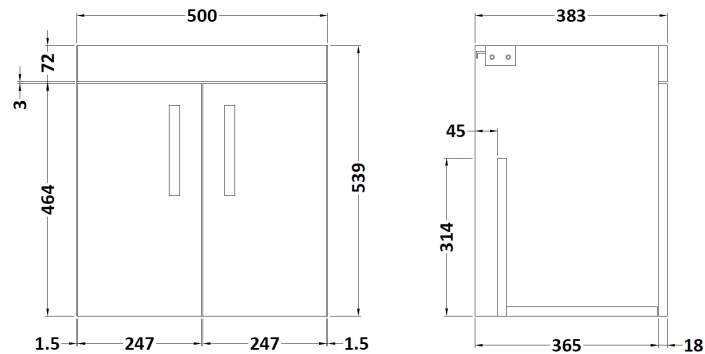

Sales Code: ATH086A

Description: 500 Wh 2-Door Vanity & Basin 1

Packaging Details

Barcode: 5056211816904

Sales Code: MOD552

Description: 500 Wall Hung 2-Door Basin Unit

Product Dimensions

Height (mm):	540
Width (mm):	500
Depth (mm):	383
Nett Weight (kg):	11

Packaging Dimensions

Height (mm):	405
Width (mm):	520
Depth (mm):	560
Gross Weight (kg):	11.5

Packaging Data

Box Colour:	Brown Cardboard Box
Box Qty:	1
Label Size:	100 x 50
Label Colour:	White Label
Label Qty:	2

Sales Code: NVM012

Description: 500 Mid-Edged Basin 1 Th

Product Dimensions

Height (mm):	180
Width (mm):	510
Depth (mm):	390
Nett Weight (kg):	10.54

Packaging Dimensions

Height (mm):	210
Width (mm):	410
Depth (mm):	530
Gross Weight (kg):	10.54

Packaging Data

Box Colour:	Brown Cardboard Box - Printed
Box Qty:	1
Label Size:	100 x 50
Label Colour:	White Label
Label Qty:	2

Outer Box Dimensions (If Applicable)

Height (mm):	
Width (mm):	
Depth (mm):	
Gross Weight (kg):	
Barcode:	5055369043446