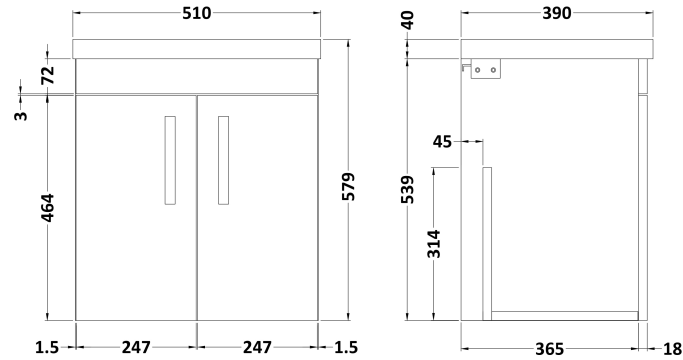

Sales Code: ATH086A

Description: 500 Wh 2-Door Vanity & Basin 1

Packaging Details

Barcode: 5056211816904

Sales Code: MOD552

Description: 500 Wall Hung 2-Door Basin Unit

Product Dimensions

Height (mm):	540
Width (mm):	500
Depth (mm):	383
Nett Weight (kg):	11

Packaging Dimensions

Height (mm):	405
Width (mm):	520
Depth (mm):	560
Gross Weight (kg):	11.5

Packaging Data

Box Colour:	Brown Cardboard Box
Box Qty:	1
Label Size:	100 x 50
Label Colour:	White Label
Label Qty:	2

Sales Code: NVM012

Description: 500 Mid-Edged Basin 1 Th

Product Dimensions

Height (mm):	180
Width (mm):	510
Depth (mm):	390
Nett Weight (kg):	10.54

Packaging Dimensions

Height (mm):	210
Width (mm):	410
Depth (mm):	530
Gross Weight (kg):	10.54

Packaging Data

Box Colour:	Brown Cardboard Box - Printed
Box Qty:	1
Label Size:	100 x 50
Label Colour:	White Label
Label Qty:	2

Outer Box Dimensions (If Applicable)

Height (mm):	
Width (mm):	
Depth (mm):	
Gross Weight (kg):	
Barcode:	5055369043446