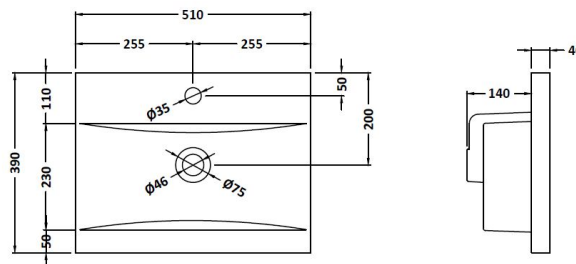

Packaging Dimensions

Height (mm):	405
Width (mm):	520
Depth (mm):	560
Gross Weight (kg):	11.5

Packaging Data

Box Colour:	Brown Cardboard Box
Box Qty:	1
Label Size:	100 x 50
Label Colour:	White Label
Label Qty:	2

Outer Box Dimensions (If Applicable)

Height (mm):	
Width (mm):	
Depth (mm):	
Gross Weight (kg):	
Barcode:	5056211816225

Product Details

Country of Origin:	United Kingdom
Fitting Instruction:	No
CE & UKCA:	N/A
FSC Certified Materials:	Yes
Colour:	Anthracite Woodgrain
Construction Method:	Cam & Wood Dowel
Construction Type:	Rigid
Cabinet Finish:	MFC Textured Woodgrain
Fascia Finish:	MFC Textured Woodgrain
Cabinet Thickness (mm):	18
Fascia Thickness (mm):	18
Drawer Included:	No
Drawer Type:	Not Applicable
No of Shelves:	0
Hinge Type:	95 Degree Clip-On Soft Close
Hinge Included:	Yes, Supplied
Adjustable Legs:	No, Not Required
Fixings Included:	Yes
Handle Style:	Contemporary
Waste Shroud:	No
Handle Included:	Yes, Supplied
Handle Type:	D-Shape

Sales Code: NVM012

Description: 500 Mid-Edged Basin 1 Th

Product Dimensions

Height (mm):	180
Width (mm):	510
Depth (mm):	390
Nett Weight (kg):	10.54

Packaging Dimensions

Height (mm):	210
Width (mm):	410
Depth (mm):	530
Gross Weight (kg):	10.54

Packaging Data

Box Colour:	Brown Cardboard Box - Printed
Box Qty:	1
Label Size:	100 x 50
Label Colour:	White Label
Label Qty:	2

Outer Box Dimensions (If Applicable)

Height (mm):	
Width (mm):	
Depth (mm):	
Gross Weight (kg):	
Barcode:	5055369043446