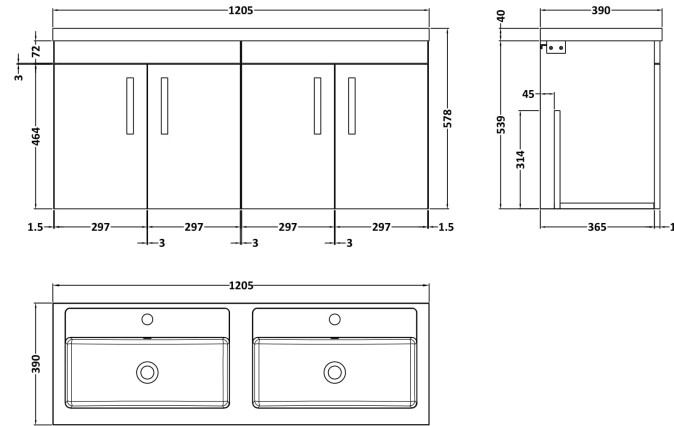

Sales Code: ATH094C

Description: 1200 Wh 4-Door Vanity & Double Basin

Packaging Details

Barcode: 5056211816607

Sales Code: MOC353

Description: 600 Wall Hung 2-Door Basin Unit

Product Dimensions

Height (mm):	540
Width (mm):	600
Depth (mm):	383
Nett Weight (kg):	12.5

Packaging Dimensions

Height (mm):	405
Width (mm):	620
Depth (mm):	560
Gross Weight (kg):	13

Packaging Data

Box Colour:	Brown Cardboard Box
Box Qty:	1
Label Size:	100 x 50
Label Colour:	White Label
Label Qty:	2

Outer Box Dimensions (If Applicable)

Height (mm):	
Width (mm):	
Depth (mm):	
Gross Weight (kg):	
Barcode:	5056211816300

Product Details

Country of Origin:	China
Fitting Instruction:	No
CE & UKCA:	N/A
FSC Certified Materials:	Yes
Colour:	Gloss Grey
Construction Method:	Cam & Wood Dowel
Construction Type:	Rigid
Cabinet Finish:	MFC Painted Gloss
Fascia Finish:	Mdf Painted Gloss
Cabinet Thickness (mm):	16
Fascia Thickness (mm):	18
Drawer Included:	No
Drawer Type:	Not Applicable
No of Shelves:	0
Hinge Type:	95 Degree Clip-On Soft Close
Hinge Included:	Yes, Supplied
Adjustable Legs:	No, Not Required
Fixings Included:	Yes
Handle Style:	Contemporary
Waste Shroud:	No
Handle Included:	Yes, Supplied
Handle Type:	Strap

Sales Code: PMB424

Description: Double Polymarble Basin 1205 X 390

Product Dimensions

Height (mm):	390
Width (mm):	1205
Depth (mm):	157
Nett Weight (kg):	18.12

Packaging Dimensions

Height (mm):	100
Width (mm):	1205
Depth (mm):	400
Gross Weight (kg):	18.12