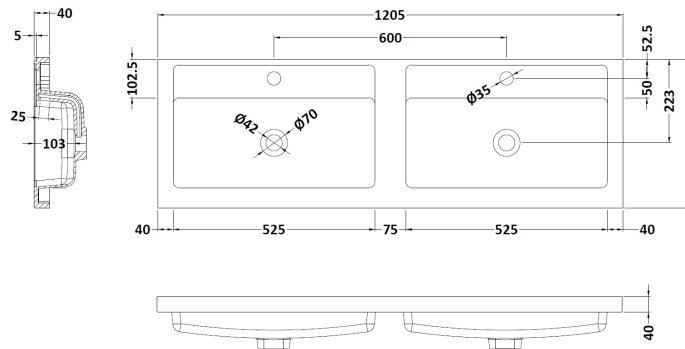

Packaging Dimensions

Height (mm):	405
Width (mm):	620
Depth (mm):	560
Gross Weight (kg):	13

Packaging Data

Box Colour:	Brown Cardboard Box
Box Qty:	1
Label Size:	100 x 50
Label Colour:	White Label
Label Qty:	2

Outer Box Dimensions (If Applicable)

Height (mm):	
Width (mm):	
Depth (mm):	
Gross Weight (kg):	
Barcode:	5056211816300

Product Details

Country of Origin:	China
Fitting Instruction:	No
CE & UKCA:	N/A
FSC Certified Materials:	Yes
Colour:	Gloss Grey
Construction Method:	Cam & Wood Dowel
Construction Type:	Rigid
Cabinet Finish:	MFC Painted Gloss
Fascia Finish:	Mdf Painted Gloss
Cabinet Thickness (mm):	16
Fascia Thickness (mm):	18
Drawer Included:	No
Drawer Type:	Not Applicable
No of Shelves:	0
Hinge Type:	95 Degree Clip-On Soft Close
Hinge Included:	Yes, Supplied
Adjustable Legs:	No, Not Required
Fixings Included:	Yes
Handle Style:	Contemporary
Waste Shroud:	No
Handle Included:	Yes, Supplied
Handle Type:	Strap

Sales Code: PMB424

Description: Double Polymarble Basin 1205 X 390

Product Dimensions

Height (mm):	390
Width (mm):	1205
Depth (mm):	157
Nett Weight (kg):	18.12

Packaging Dimensions

Height (mm):	100
Width (mm):	1205
Depth (mm):	400
Gross Weight (kg):	18.12

Packaging Data

Box Colour:	Brown Cardboard Box - Printed
Box Qty:	1
Label Size:	100 x 50
Label Colour:	White Label
Label Qty:	2

Outer Box Dimensions (If Applicable)

Height (mm):	
Width (mm):	
Depth (mm):	
Gross Weight (kg):	
Barcode:	5056211815136