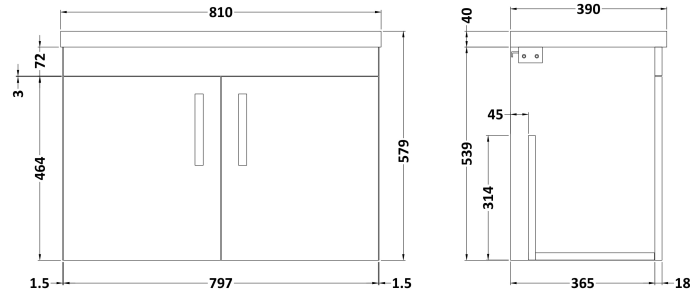

Sales Code: ATH100A

Description: 800 Wh 2-Door Vanity & Basin 1

Packaging Details

Barcode: 5056211817321

Sales Code: MOD555

Description: 800 Wall Hung 2-Door Basin Unit

Product Dimensions

Height (mm):	540
Width (mm):	800
Depth (mm):	383
Nett Weight (kg):	15

Packaging Dimensions

Height (mm):	405
Width (mm):	820
Depth (mm):	560
Gross Weight (kg):	15.5

Packaging Data

Box Colour:	Brown Cardboard Box
Box Qty:	1
Label Size:	100 x 50
Label Colour:	White Label
Label Qty:	2

Sales Code: NVM015

Description: 800 Mid Edged Basin 1 Th

Product Dimensions

Height (mm):	180
Width (mm):	810
Depth (mm):	390
Nett Weight (kg):	15

Packaging Dimensions

Height (mm):	210
Width (mm):	410
Depth (mm):	830
Gross Weight (kg):	15

Packaging Data

Box Colour:	Brown Cardboard Box
Box Qty:	1
Label Size:	100 x 50
Label Colour:	White Label
Label Qty:	2

Outer Box Dimensions (If Applicable)

Height (mm):	
Width (mm):	
Depth (mm):	
Gross Weight (kg):	
Barcode:	5055369043422