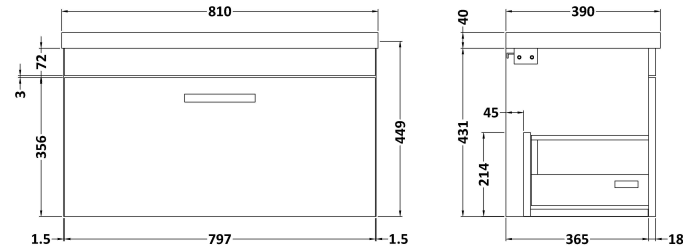

Sales Code: ATH113A

Description: 800 Wh Single Drawer Vanity & Basin 1

Packaging Details

Barcode: 5056211848523

Sales Code: MOE465

Description: 800 Wall Hung Single Drawer Basin Unit

Product Dimensions

Height (mm):	430
Width (mm):	800
Depth (mm):	383
Nett Weight (kg):	17

Packaging Dimensions

Height (mm):	450
Width (mm):	820
Depth (mm):	405
Gross Weight (kg):	17.5

Packaging Data

Box Colour:	Brown Cardboard Box
Box Qty:	1
Label Size:	100 x 50
Label Colour:	White Label
Label Qty:	2

Sales Code: NVM015

Description: 800 Mid Edged Basin 1 Th

Product Dimensions

Height (mm):	180
Width (mm):	810
Depth (mm):	390
Nett Weight (kg):	15

Packaging Dimensions

Height (mm):	210
Width (mm):	410
Depth (mm):	830
Gross Weight (kg):	15

Packaging Data

Box Colour:	Brown Cardboard Box
Box Qty:	1
Label Size:	100 x 50
Label Colour:	White Label
Label Qty:	2

Outer Box Dimensions (If Applicable)

Height (mm):	
Width (mm):	
Depth (mm):	
Gross Weight (kg):	
Barcode:	5055369043422