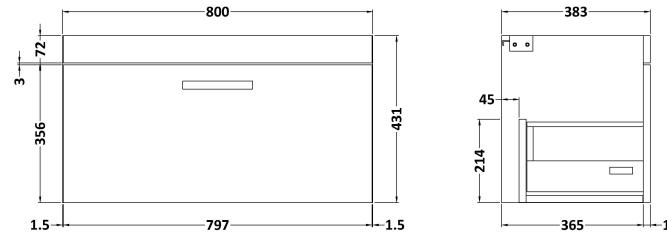

Sales Code: ATH113A

Description: 800 Wh Single Drawer Vanity & Basin 1

Packaging Details

Barcode: 5056211848523

Sales Code: MOE465

Description: 800 Wall Hung Single Drawer Basin Unit

Product Dimensions

Height (mm):	430
Width (mm):	800
Depth (mm):	383
Nett Weight (kg):	17

Packaging Dimensions

Height (mm):	450
Width (mm):	820
Depth (mm):	405
Gross Weight (kg):	17.5

Packaging Data

Box Colour:	Brown Cardboard Box
Box Qty:	1
Label Size:	100 x 50
Label Colour:	White Label
Label Qty:	2

Sales Code: NVM015

Description: 800 Mid Edged Basin 1 Th

Product Dimensions

Height (mm):	180
Width (mm):	810
Depth (mm):	390
Nett Weight (kg):	15

Packaging Dimensions

Height (mm):	210
Width (mm):	410
Depth (mm):	830
Gross Weight (kg):	15

Packaging Data

Box Colour:	Brown Cardboard Box
Box Qty:	1
Label Size:	100 x 50
Label Colour:	White Label
Label Qty:	2

Outer Box Dimensions (If Applicable)

Height (mm):	
Width (mm):	
Depth (mm):	
Gross Weight (kg):	
Barcode:	5055369043422