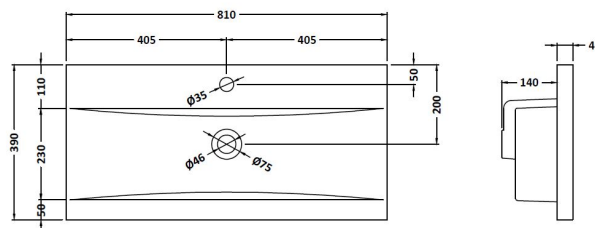

Packaging Dimensions

Height (mm):	450
Width (mm):	820
Depth (mm):	405
Gross Weight (kg):	17.5

Packaging Data

Box Colour:	Brown Cardboard Box
Box Qty:	1
Label Size:	100 x 50
Label Colour:	White Label
Label Qty:	2

Outer Box Dimensions (If Applicable)

Height (mm):	
Width (mm):	
Depth (mm):	
Gross Weight (kg):	
Barcode:	5056211847984

Product Details

Country of Origin:	China
Fitting Instruction:	No
CE & UKCA:	N/A
FSC Certified Materials:	Yes
Colour:	Gloss Grey Mist
Construction Method:	Cam & Wood Dowel
Construction Type:	Rigid
Cabinet Finish:	MFC Painted Gloss
Fascia Finish:	Mdf Painted Gloss
Cabinet Thickness (mm):	16
Fascia Thickness (mm):	18
Drawer Included:	Yes
Drawer Type:	80mm High Metal Softclose
No of Shelves:	0
Hinge Type:	Not Applicable
Hinge Included:	Not Applicable
Adjustable Legs:	No, Not Required
Fixings Included:	Yes
Handle Style:	Contemporary
Waste Shroud:	Yes
Handle Included:	Yes, Supplied
Handle Type:	Strap

Sales Code: NVM015

Description: 800 Mid Edged Basin 1 Th

Product Dimensions

Height (mm):	180
Width (mm):	810
Depth (mm):	390
Nett Weight (kg):	15

Packaging Dimensions

Height (mm):	210
Width (mm):	410
Depth (mm):	830
Gross Weight (kg):	15

Packaging Data

Box Colour:	Brown Cardboard Box
Box Qty:	1
Label Size:	100 x 50
Label Colour:	White Label
Label Qty:	2

Outer Box Dimensions (If Applicable)

Height (mm):	
Width (mm):	
Depth (mm):	
Gross Weight (kg):	
Barcode:	5055369043422