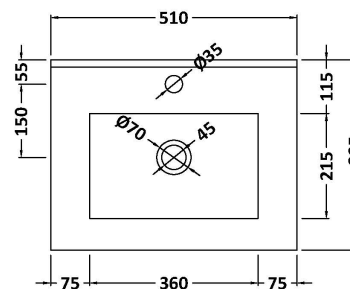

Packaging Dimensions

Height (mm):	405
Width (mm):	520
Depth (mm):	560
Gross Weight (kg):	11.5

Packaging Data

Box Colour:	Brown Cardboard Box
Box Qty:	1
Label Size:	0 x 0
Label Colour:	White Label
Label Qty:	0

Outer Box Dimensions (If Applicable)

Height (mm):	
Width (mm):	
Depth (mm):	
Gross Weight (kg):	
Barcode:	5056211816249

Product Details

Country of Origin:	China
Fitting Instruction:	No
CE & UKCA:	N/A
FSC Certified Materials:	Yes
Colour:	Gloss White
Construction Method:	Cam & Wood Dowel
Construction Type:	Rigid
Cabinet Finish:	MFC Painted Gloss
Fascia Finish:	MFC Painted Gloss
Cabinet Thickness (mm):	16
Fascia Thickness (mm):	18
Drawer Included:	No
Drawer Type:	Not Applicable
No of Shelves:	0
Hinge Type:	95 Degree Clip-On Soft Close
Hinge Included:	Yes, Supplied
Adjustable Legs:	No, Not Required
Fixings Included:	Yes
Handle Style:	Contemporary
Waste Shroud:	No
Handle Included:	Yes, Supplied
Handle Type:	D-Shape

Sales Code: NVM001

Description: 500mm Minimalist Basin 1Th

Product Dimensions

Height (mm):	170
Width (mm):	500
Depth (mm):	390
Nett Weight (kg):	9

Packaging Dimensions

Height (mm):	400
Width (mm):	520
Depth (mm):	200
Gross Weight (kg):	9

Packaging Data

Box Colour:	Brown Cardboard Box
Box Qty:	1
Label Size:	105 x 50
Label Colour:	White Label
Label Qty:	1

Outer Box Dimensions (If Applicable)

Height (mm):	
Width (mm):	
Depth (mm):	
Gross Weight (kg):	
Barcode:	5055275828670