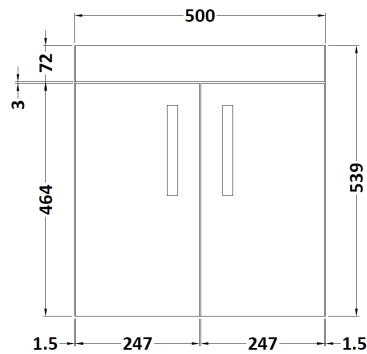

Sales Code: ATH088B

Description: 500 Wh 2-Door Vanity & Basin 2

Packaging Details

Barcode: 5056211816997

Sales Code: MOE152

Description: 500 Wall Hung 2-Door Basin Unit

Product Dimensions

Height (mm):	540
Width (mm):	500
Depth (mm):	383
Nett Weight (kg):	11

Packaging Dimensions

Height (mm):	405
Width (mm):	520
Depth (mm):	560
Gross Weight (kg):	11.5

Packaging Data

Box Colour:	Brown Cardboard Box
Box Qty:	1
Label Size:	0 x 0
Label Colour:	White Label
Label Qty:	0

Outer Box Dimensions (If Applicable)

Height (mm):	
Width (mm):	
Depth (mm):	
Gross Weight (kg):	
Barcode:	5056211816249

Product Details

Country of Origin:	China
Fitting Instruction:	No
CE & UKCA:	N/A
FSC Certified Materials:	Yes
Colour:	Gloss White
Construction Method:	Cam & Wood Dowel
Construction Type:	Rigid
Cabinet Finish:	MFC Painted Gloss
Fascia Finish:	MFC Painted Gloss
Cabinet Thickness (mm):	16
Fascia Thickness (mm):	18
Drawer Included:	No
Drawer Type:	Not Applicable
No of Shelves:	0
Hinge Type:	95 Degree Clip-On Soft Close
Hinge Included:	Yes, Supplied
Adjustable Legs:	No, Not Required
Fixings Included:	Yes
Handle Style:	Contemporary
Waste Shroud:	No
Handle Included:	Yes, Supplied
Handle Type:	D-Shape

Sales Code: NVM001

Description: 500mm Minimalist Basin 1Th

Product Dimensions

Height (mm):	170
Width (mm):	500
Depth (mm):	390
Nett Weight (kg):	9

Packaging Dimensions

Height (mm):	400
Width (mm):	520
Depth (mm):	200
Gross Weight (kg):	9