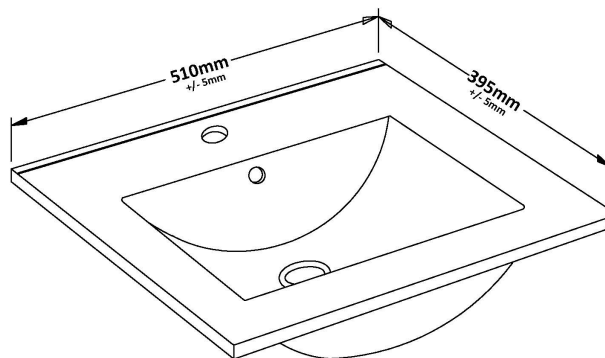

Packaging Dimensions

Height (mm):	405
Width (mm):	520
Depth (mm):	560
Gross Weight (kg):	11.5

Packaging Data

Box Colour:	Brown Cardboard Box
Box Qty:	1
Label Size:	0 x 0
Label Colour:	White Label
Label Qty:	0

Outer Box Dimensions (If Applicable)

Height (mm):	
Width (mm):	
Depth (mm):	
Gross Weight (kg):	
Barcode:	5056211816249

Product Details

Country of Origin:	China
Fitting Instruction:	No
CE & UKCA:	N/A
FSC Certified Materials:	Yes
Colour:	Gloss White
Construction Method:	Cam & Wood Dowel
Construction Type:	Rigid
Cabinet Finish:	MFC Painted Gloss
Fascia Finish:	MFC Painted Gloss
Cabinet Thickness (mm):	16
Fascia Thickness (mm):	18
Drawer Included:	No
Drawer Type:	Not Applicable
No of Shelves:	0
Hinge Type:	95 Degree Clip-On Soft Close
Hinge Included:	Yes, Supplied
Adjustable Legs:	No, Not Required
Fixings Included:	Yes
Handle Style:	Contemporary
Waste Shroud:	No
Handle Included:	Yes, Supplied
Handle Type:	D-Shape

Sales Code: NVM001

Description: 500mm Minimalist Basin 1Th

Product Dimensions

Height (mm):	170
Width (mm):	500
Depth (mm):	390
Nett Weight (kg):	9

Packaging Dimensions

Height (mm):	400
Width (mm):	520
Depth (mm):	200
Gross Weight (kg):	9

Packaging Data

Box Colour:	Brown Cardboard Box
Box Qty:	1
Label Size:	105 x 50
Label Colour:	White Label
Label Qty:	1

Outer Box Dimensions (If Applicable)

Height (mm):	
Width (mm):	
Depth (mm):	
Gross Weight (kg):	
Barcode:	5055275828670