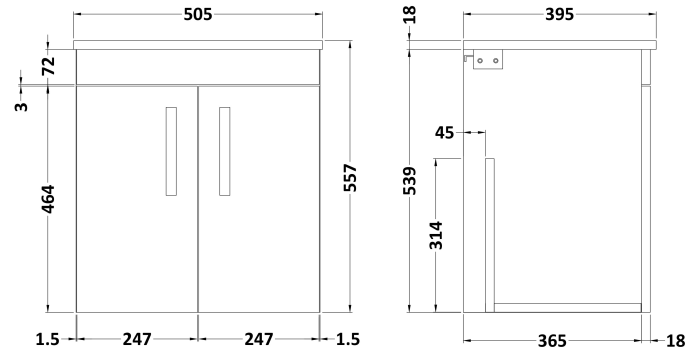

Sales Code: ATH088B

Description: 500 Wh 2-Door Vanity & Basin 2

Packaging Details

Barcode: 5056211816997

Sales Code: MOE152

Description: 500 Wall Hung 2-Door Basin Unit

Product Dimensions

Height (mm):	540
Width (mm):	500
Depth (mm):	383
Nett Weight (kg):	11

Packaging Dimensions

Height (mm):	405
Width (mm):	520
Depth (mm):	560
Gross Weight (kg):	11.5

Packaging Data

Box Colour:	Brown Cardboard Box
Box Qty:	1
Label Size:	0 x 0
Label Colour:	White Label
Label Qty:	0

Sales Code: NVM001

Description: 500mm Minimalist Basin 1Th

Product Dimensions

Height (mm):	170
Width (mm):	500
Depth (mm):	390
Nett Weight (kg):	9

Packaging Dimensions

Height (mm):	400
Width (mm):	520
Depth (mm):	200
Gross Weight (kg):	9

Packaging Data

Box Colour:	Brown Cardboard Box
Box Qty:	1
Label Size:	105 x 50
Label Colour:	White Label
Label Qty:	1

Outer Box Dimensions (If Applicable)

Height (mm):	
Width (mm):	
Depth (mm):	
Gross Weight (kg):	
Barcode:	5055275828670