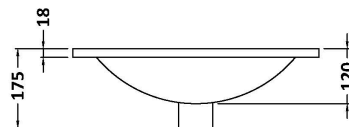

Packaging Dimensions

Height (mm):	405
Width (mm):	520
Depth (mm):	560
Gross Weight (kg):	11.5

Packaging Data

Box Colour:	Brown Cardboard Box
Box Qty:	1
Label Size:	0 x 0
Label Colour:	White Label
Label Qty:	0

Outer Box Dimensions (If Applicable)

Height (mm):	
Width (mm):	
Depth (mm):	
Gross Weight (kg):	
Barcode:	5056211816249

Product Details

Country of Origin:	China
Fitting Instruction:	No
CE & UKCA:	N/A
FSC Certified Materials:	Yes
Colour:	Gloss White
Construction Method:	Cam & Wood Dowel
Construction Type:	Rigid
Cabinet Finish:	MFC Painted Gloss
Fascia Finish:	MFC Painted Gloss
Cabinet Thickness (mm):	16
Fascia Thickness (mm):	18
Drawer Included:	No
Drawer Type:	Not Applicable
No of Shelves:	0
Hinge Type:	95 Degree Clip-On Soft Close
Hinge Included:	Yes, Supplied
Adjustable Legs:	No, Not Required
Fixings Included:	Yes
Handle Style:	Contemporary
Waste Shroud:	No
Handle Included:	Yes, Supplied
Handle Type:	D-Shape

Sales Code: NVM001

Description: 500mm Minimalist Basin 1Th

Product Dimensions

Height (mm):	170
Width (mm):	500
Depth (mm):	390
Nett Weight (kg):	9

Packaging Dimensions

Height (mm):	400
Width (mm):	520
Depth (mm):	200
Gross Weight (kg):	9

Packaging Data

Box Colour:	Brown Cardboard Box
Box Qty:	1
Label Size:	105 x 50
Label Colour:	White Label
Label Qty:	1

Outer Box Dimensions (If Applicable)

Height (mm):	
Width (mm):	
Depth (mm):	
Gross Weight (kg):	
Barcode:	5055275828670