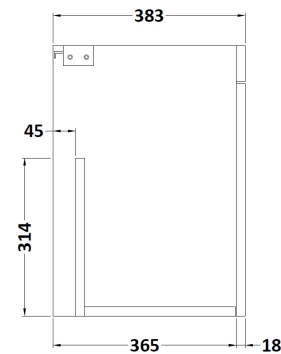

Sales Code: ATH088B

Description: 500 Wh 2-Door Vanity & Basin 2

Packaging Details

Barcode: 5056211816997

Sales Code: MOE152

Description: 500 Wall Hung 2-Door Basin Unit

Product Dimensions

Height (mm):	540
Width (mm):	500
Depth (mm):	383
Nett Weight (kg):	11

Packaging Dimensions

Height (mm):	405
Width (mm):	520
Depth (mm):	560
Gross Weight (kg):	11.5

Packaging Data

Box Colour:	Brown Cardboard Box
Box Qty:	1
Label Size:	0 x 0
Label Colour:	White Label
Label Qty:	0

Sales Code: NVM001

Description: 500mm Minimalist Basin 1Th

Product Dimensions

Height (mm):	170
Width (mm):	500
Depth (mm):	390
Nett Weight (kg):	9

Packaging Dimensions

Height (mm):	400
Width (mm):	520
Depth (mm):	200
Gross Weight (kg):	9

Packaging Data

Box Colour:	Brown Cardboard Box
Box Qty:	1
Label Size:	105 x 50
Label Colour:	White Label
Label Qty:	1

Outer Box Dimensions (If Applicable)

Height (mm):	
Width (mm):	
Depth (mm):	
Gross Weight (kg):	
Barcode:	5055275828670