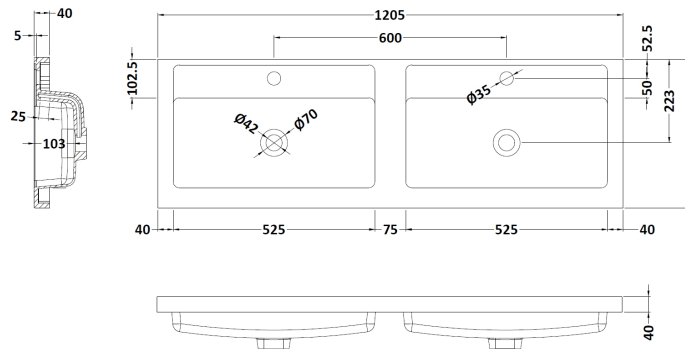

Packaging Dimensions

Height (mm):	450
Width (mm):	620
Depth (mm):	405
Gross Weight (kg):	13.5

Packaging Data

Box Colour:	Brown Cardboard Box - Printed
Box Qty:	0
Label Size:	0 x 0
Label Colour:	White Label
Label Qty:	2

Outer Box Dimensions (If Applicable)

Height (mm):	
Width (mm):	
Depth (mm):	
Gross Weight (kg):	
Barcode:	5055275880661

Product Details

Country of Origin:	China
Fitting Instruction:	No
CE & UKCA:	N/A
FSC Certified Materials:	Yes
Colour:	Gloss White
Construction Method:	Cam & Wood Dowel
Construction Type:	Rigid
Cabinet Finish:	MFC Painted Gloss
Fascia Finish:	Mdf Painted Gloss
Cabinet Thickness (mm):	16
Fascia Thickness (mm):	18
Drawer Included:	Yes
Drawer Type:	80mm High Metal Softclose
No of Shelves:	0
Hinge Type:	Not Applicable
Hinge Included:	Not Applicable
Adjustable Legs:	No, Not Required
Fixings Included:	Yes
Handle Style:	Contemporary
Waste Shroud:	Yes
Handle Included:	Yes, Supplied
Handle Type:	D-Shape

Sales Code: PMB424

Description: Double Polymarble Basin 1205 X 390

Product Dimensions

Height (mm):	390
Width (mm):	1205
Depth (mm):	157
Nett Weight (kg):	18.12

Packaging Dimensions

Height (mm):	100
Width (mm):	1205
Depth (mm):	400
Gross Weight (kg):	18.12

Packaging Data

Box Colour:	Brown Cardboard Box - Printed
Box Qty:	1
Label Size:	100 x 50
Label Colour:	White Label
Label Qty:	2

Outer Box Dimensions (If Applicable)

Height (mm):	
Width (mm):	
Depth (mm):	
Gross Weight (kg):	
Barcode:	5056211815136