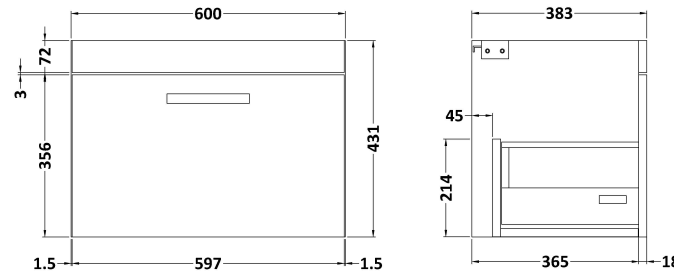

Sales Code: ATH041C

Description: 1200 Wh 2-Drawer Vanity & Double Basin

Packaging Details

Barcode: 5056211815334

Sales Code: MOE183

Description: 600 Wall Hung Single Drawer Basin Unit

Product Dimensions

Height (mm):	430
Width (mm):	600
Depth (mm):	383
Nett Weight (kg):	13

Packaging Dimensions

Height (mm):	450
Width (mm):	620
Depth (mm):	405
Gross Weight (kg):	13.5

Packaging Data

Box Colour:	Brown Cardboard Box - Printed
Box Qty:	0
Label Size:	0 x 0
Label Colour:	White Label
Label Qty:	2

Outer Box Dimensions (If Applicable)

Height (mm):	
Width (mm):	
Depth (mm):	
Gross Weight (kg):	
Barcode:	5055275880661

Product Details

Country of Origin:	China
Fitting Instruction:	No
CE & UKCA:	N/A
FSC Certified Materials:	Yes
Colour:	Gloss White
Construction Method:	Cam & Wood Dowel
Construction Type:	Rigid
Cabinet Finish:	MFC Painted Gloss
Fascia Finish:	Mdf Painted Gloss
Cabinet Thickness (mm):	16
Fascia Thickness (mm):	18
Drawer Included:	Yes
Drawer Type:	80mm High Metal Softclose
No of Shelves:	0
Hinge Type:	Not Applicable
Hinge Included:	Not Applicable
Adjustable Legs:	No, Not Required
Fixings Included:	Yes
Handle Style:	Contemporary
Waste Shroud:	Yes
Handle Included:	Yes, Supplied
Handle Type:	D-Shape

Sales Code: PMB424

Description: Double Polymarble Basin 1205 X 390

Product Dimensions

Height (mm):	390
Width (mm):	1205
Depth (mm):	157
Nett Weight (kg):	18.12

Packaging Dimensions

Height (mm):	100
Width (mm):	1205
Depth (mm):	400
Gross Weight (kg):	18.12