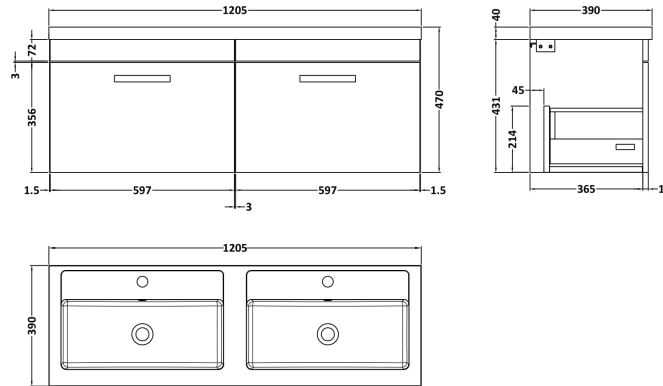

Sales Code: ATH041C

Description: 1200 Wh 2-Drawer Vanity & Double Basin

Packaging Details

Barcode: 5056211815334

Sales Code: MOE183

Description: 600 Wall Hung Single Drawer Basin Unit

Product Dimensions

Height (mm):	430
Width (mm):	600
Depth (mm):	383
Nett Weight (kg):	13

Packaging Dimensions

Height (mm):	450
Width (mm):	620
Depth (mm):	405
Gross Weight (kg):	13.5

Packaging Data

Box Colour:	Brown Cardboard Box - Printed
Box Qty:	0
Label Size:	0 x 0
Label Colour:	White Label
Label Qty:	2

Outer Box Dimensions (If Applicable)

Height (mm):	
Width (mm):	
Depth (mm):	
Gross Weight (kg):	
Barcode:	5055275880661

Product Details

Country of Origin:	China
Fitting Instruction:	No
CE & UKCA:	N/A
FSC Certified Materials:	Yes
Colour:	Gloss White
Construction Method:	Cam & Wood Dowel
Construction Type:	Rigid
Cabinet Finish:	MFC Painted Gloss
Fascia Finish:	Mdf Painted Gloss
Cabinet Thickness (mm):	16
Fascia Thickness (mm):	18
Drawer Included:	Yes
Drawer Type:	80mm High Metal Softclose
No of Shelves:	0
Hinge Type:	Not Applicable
Hinge Included:	Not Applicable
Adjustable Legs:	No, Not Required
Fixings Included:	Yes
Handle Style:	Contemporary
Waste Shroud:	Yes
Handle Included:	Yes, Supplied
Handle Type:	D-Shape

Sales Code: PMB424

Description: Double Polymarble Basin 1205 X 390

Product Dimensions

Height (mm):	390
Width (mm):	1205
Depth (mm):	157
Nett Weight (kg):	18.12

Packaging Dimensions

Height (mm):	100
Width (mm):	1205
Depth (mm):	400
Gross Weight (kg):	18.12