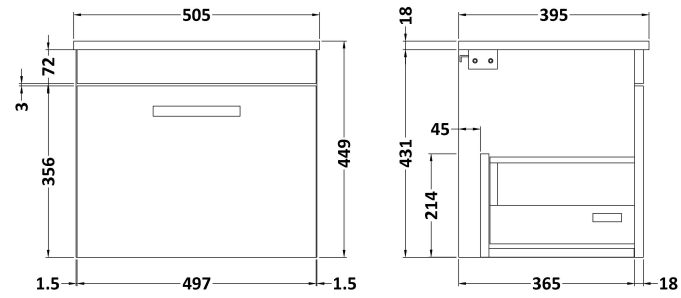

### Packaging Details

Barcode: 5056211800026

**Sales Code:** MOD582

**Description:** 500 Wall Hung Single Drawer Basin Unit

**Product Dimensions**

Height (mm):	430
Width (mm):	500
Depth (mm):	383
Nett Weight (kg):	12

**Packaging Dimensions**

Height (mm):	450
Width (mm):	520
Depth (mm):	405
Gross Weight (kg):	12.5

**Packaging Data**

Box Colour:	Brown Cardboard Box
Box Qty:	1
Label Size:	100 x 50
Label Colour:	White Label
Label Qty:	2

### Product Dimensions

Height (mm):	170
Width (mm):	500
Depth (mm):	390
Nett Weight (kg):	9

### Packaging Dimensions

Height (mm):	400
Width (mm):	520
Depth (mm):	200
Gross Weight (kg):	9