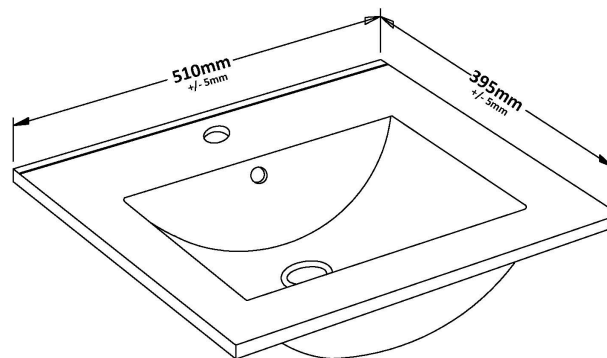

**Packaging Dimensions**

Height (mm):	450
Width (mm):	520
Depth (mm):	405
Gross Weight (kg):	12.5

**Packaging Data**

Box Colour:	Brown Cardboard Box
Box Qty:	1
Label Size:	100 x 50
Label Colour:	White Label
Label Qty:	2

**Outer Box Dimensions (If Applicable)**

Height (mm):	
Width (mm):	
Depth (mm):	
Gross Weight (kg):	
Barcode:	5055275825419

**Product Details**

Country of Origin:	United Kingdom
Fitting Instruction:	No
CE & UKCA:	N/A
FSC Certified Materials:	Yes
Colour:	Anthracite Woodgrain
Construction Method:	Cam & Wood Dowel
Construction Type:	Rigid
Cabinet Finish:	MFC Textured Woodgrain
Fascia Finish:	MFC Textured Woodgrain
Cabinet Thickness (mm):	18
Fascia Thickness (mm):	18
Drawer Included:	Yes
Drawer Type:	80mm High Metal Softclose
No of Shelves:	0
Hinge Type:	Not Applicable
Hinge Included:	Not Applicable
Adjustable Legs:	No, Not Required
Fixings Included:	Yes
Handle Style:	Contemporary
Waste Shroud:	Yes
Handle Included:	Yes, Supplied
Handle Type:	D-Shape

### Product Dimensions

Height (mm):	170
Width (mm):	500
Depth (mm):	390
Nett Weight (kg):	9

### Packaging Dimensions

Height (mm):	400
Width (mm):	520
Depth (mm):	200
Gross Weight (kg):	9