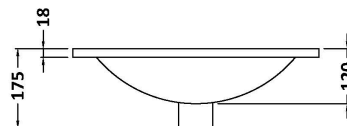

**Packaging Dimensions**

Height (mm):	450
Width (mm):	520
Depth (mm):	405
Gross Weight (kg):	12.5

**Packaging Data**

Box Colour:	Brown Cardboard Box
Box Qty:	1
Label Size:	100 x 50
Label Colour:	White Label
Label Qty:	2

**Outer Box Dimensions (If Applicable)**

Height (mm):	
Width (mm):	
Depth (mm):	
Gross Weight (kg):	
Barcode:	5055275825419

**Product Details**

Country of Origin:	United Kingdom
Fitting Instruction:	No
CE & UKCA:	N/A
FSC Certified Materials:	Yes
Colour:	Anthracite Woodgrain
Construction Method:	Cam & Wood Dowel
Construction Type:	Rigid
Cabinet Finish:	MFC Textured Woodgrain
Fascia Finish:	MFC Textured Woodgrain
Cabinet Thickness (mm):	18
Fascia Thickness (mm):	18
Drawer Included:	Yes
Drawer Type:	80mm High Metal Softclose
No of Shelves:	0
Hinge Type:	Not Applicable
Hinge Included:	Not Applicable
Adjustable Legs:	No, Not Required
Fixings Included:	Yes
Handle Style:	Contemporary
Waste Shroud:	Yes
Handle Included:	Yes, Supplied
Handle Type:	D-Shape

### Product Dimensions

Height (mm):	170
Width (mm):	500
Depth (mm):	390
Nett Weight (kg):	9

### Packaging Dimensions

Height (mm):	400
Width (mm):	520
Depth (mm):	200
Gross Weight (kg):	9