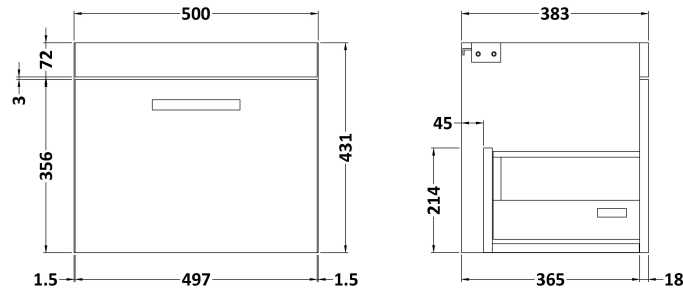

### Packaging Details

Barcode: 5056211800026

**Sales Code:** MOD582

**Description:** 500 Wall Hung Single Drawer Basin Unit

**Product Dimensions**

Height (mm):	430
Width (mm):	500
Depth (mm):	383
Nett Weight (kg):	12

**Packaging Dimensions**

Height (mm):	450
Width (mm):	520
Depth (mm):	405
Gross Weight (kg):	12.5

**Packaging Data**

Box Colour:	Brown Cardboard Box
Box Qty:	1
Label Size:	100 x 50
Label Colour:	White Label
Label Qty:	2

### Product Dimensions

Height (mm):	170
Width (mm):	500
Depth (mm):	390
Nett Weight (kg):	9

### Packaging Dimensions

Height (mm):	400
Width (mm):	520
Depth (mm):	200
Gross Weight (kg):	9