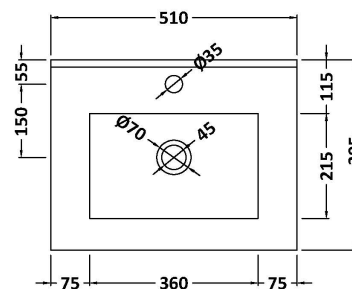

**Packaging Dimensions**

Height (mm):	450
Width (mm):	520
Depth (mm):	405
Gross Weight (kg):	12.5

**Packaging Data**

Box Colour:	Brown Cardboard Box
Box Qty:	1
Label Size:	100 x 50
Label Colour:	White Label
Label Qty:	2

**Outer Box Dimensions (If Applicable)**

Height (mm):	
Width (mm):	
Depth (mm):	
Gross Weight (kg):	
Barcode:	5055275825419

**Product Details**

Country of Origin:	United Kingdom
Fitting Instruction:	No
CE & UKCA:	N/A
FSC Certified Materials:	Yes
Colour:	Anthracite Woodgrain
Construction Method:	Cam & Wood Dowel
Construction Type:	Rigid
Cabinet Finish:	MFC Textured Woodgrain
Fascia Finish:	MFC Textured Woodgrain
Cabinet Thickness (mm):	18
Fascia Thickness (mm):	18
Drawer Included:	Yes
Drawer Type:	80mm High Metal Softclose
No of Shelves:	0
Hinge Type:	Not Applicable
Hinge Included:	Not Applicable
Adjustable Legs:	No, Not Required
Fixings Included:	Yes
Handle Style:	Contemporary
Waste Shroud:	Yes
Handle Included:	Yes, Supplied
Handle Type:	D-Shape

### Product Dimensions

Height (mm):	170
Width (mm):	500
Depth (mm):	390
Nett Weight (kg):	9

### Packaging Dimensions

Height (mm):	400
Width (mm):	520
Depth (mm):	200
Gross Weight (kg):	9