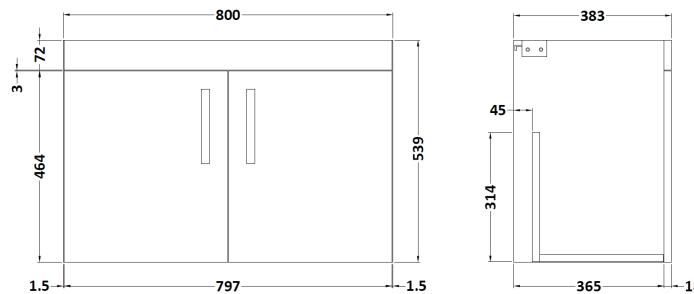

Sales Code: ATH100D

Description: 800 Wh 2-Door Vanity & Basin 3

Packaging Details

Barcode: 5056211864516

Sales Code: MOD555

Description: 800 Wall Hung 2-Door Basin Unit

Product Dimensions

Height (mm):	540
Width (mm):	800
Depth (mm):	383
Nett Weight (kg):	15

Packaging Dimensions

Height (mm):	405
Width (mm):	820
Depth (mm):	560
Gross Weight (kg):	15.5

Packaging Data

Box Colour:	Brown Cardboard Box
Box Qty:	1
Label Size:	100 x 50
Label Colour:	White Label
Label Qty:	2

Sales Code: NVM035

Description: 800 Thin Edged Basin 1Th

Product Dimensions

Height (mm):	170
Width (mm):	810
Depth (mm):	395
Nett Weight (kg):	14.5

Packaging Dimensions

Height (mm):	190
Width (mm):	830
Depth (mm):	415
Gross Weight (kg):	15

Packaging Data

Box Colour:	Brown Cardboard Box
Box Qty:	1
Label Size:	100 x 50
Label Colour:	White Label
Label Qty:	2

Outer Box Dimensions (If Applicable)

Height (mm):	
Width (mm):	
Depth (mm):	
Gross Weight (kg):	
Barcode:	5056211853435