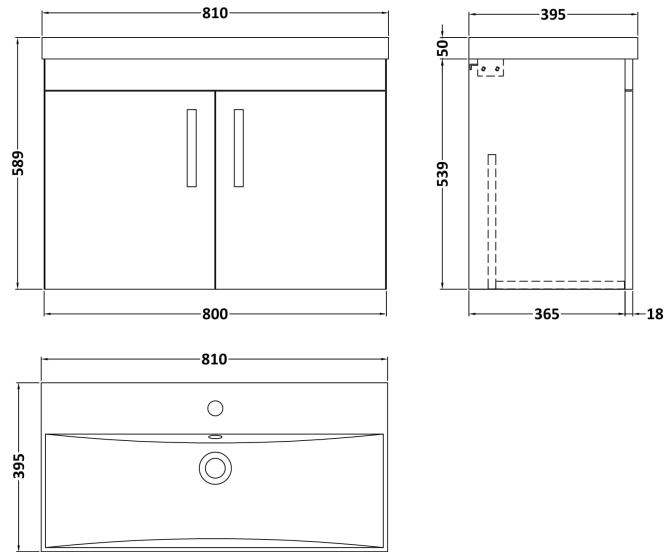

Sales Code: ATH100D

Description: 800 Wh 2-Door Vanity & Basin 3

Packaging Details

Barcode: 5056211864516

Sales Code: MOD555

Description: 800 Wall Hung 2-Door Basin Unit

Product Dimensions

Height (mm):	540
Width (mm):	800
Depth (mm):	383
Nett Weight (kg):	15

Packaging Dimensions

Height (mm):	405
Width (mm):	820
Depth (mm):	560
Gross Weight (kg):	15.5

Packaging Data

Box Colour:	Brown Cardboard Box
Box Qty:	1
Label Size:	100 x 50
Label Colour:	White Label
Label Qty:	2

Outer Box Dimensions (If Applicable)

Height (mm):	
Width (mm):	
Depth (mm):	
Gross Weight (kg):	
Barcode:	5056211816362

Product Details

Country of Origin:	United Kingdom
Fitting Instruction:	No
CE & UKCA:	N/A
FSC Certified Materials:	Yes
Colour:	Anthracite Woodgrain
Construction Method:	Cam & Wood Dowel
Construction Type:	Rigid
Cabinet Finish:	MFC Textured Woodgrain
Fascia Finish:	MFC Textured Woodgrain
Cabinet Thickness (mm):	18
Fascia Thickness (mm):	18
Drawer Included:	No
Drawer Type:	Not Applicable
No of Shelves:	0
Hinge Type:	95 Degree Clip-On Soft Close
Hinge Included:	Yes, Supplied
Adjustable Legs:	No, Not Required
Fixings Included:	Yes
Handle Style:	Contemporary
Waste Shroud:	No
Handle Included:	Yes, Supplied
Handle Type:	D-Shape

Sales Code: NVM035

Description: 800 Thin Edged Basin 1Th

Product Dimensions

Height (mm):	170
Width (mm):	810
Depth (mm):	395
Nett Weight (kg):	14.5

Packaging Dimensions

Height (mm):	190
Width (mm):	830
Depth (mm):	415
Gross Weight (kg):	15