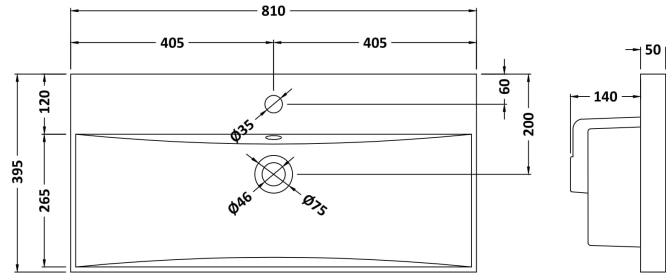

Packaging Dimensions

Height (mm):	405
Width (mm):	820
Depth (mm):	560
Gross Weight (kg):	15.5

Packaging Data

Box Colour:	Brown Cardboard Box
Box Qty:	1
Label Size:	100 x 50
Label Colour:	White Label
Label Qty:	2

Outer Box Dimensions (If Applicable)

Height (mm):	
Width (mm):	
Depth (mm):	
Gross Weight (kg):	
Barcode:	5056211816362

Product Details

Country of Origin:	United Kingdom
Fitting Instruction:	No
CE & UKCA:	N/A
FSC Certified Materials:	Yes
Colour:	Anthracite Woodgrain
Construction Method:	Cam & Wood Dowel
Construction Type:	Rigid
Cabinet Finish:	MFC Textured Woodgrain
Fascia Finish:	MFC Textured Woodgrain
Cabinet Thickness (mm):	18
Fascia Thickness (mm):	18
Drawer Included:	No
Drawer Type:	Not Applicable
No of Shelves:	0
Hinge Type:	95 Degree Clip-On Soft Close
Hinge Included:	Yes, Supplied
Adjustable Legs:	No, Not Required
Fixings Included:	Yes
Handle Style:	Contemporary
Waste Shroud:	No
Handle Included:	Yes, Supplied
Handle Type:	D-Shape

Sales Code: NVM035

Description: 800 Thin Edged Basin 1Th

Product Dimensions

Height (mm):	170
Width (mm):	810
Depth (mm):	395
Nett Weight (kg):	14.5

Packaging Dimensions

Height (mm):	190
Width (mm):	830
Depth (mm):	415
Gross Weight (kg):	15

Packaging Data

Box Colour:	Brown Cardboard Box
Box Qty:	1
Label Size:	100 x 50
Label Colour:	White Label
Label Qty:	2

Outer Box Dimensions (If Applicable)

Height (mm):	
Width (mm):	
Depth (mm):	
Gross Weight (kg):	
Barcode:	5056211853435