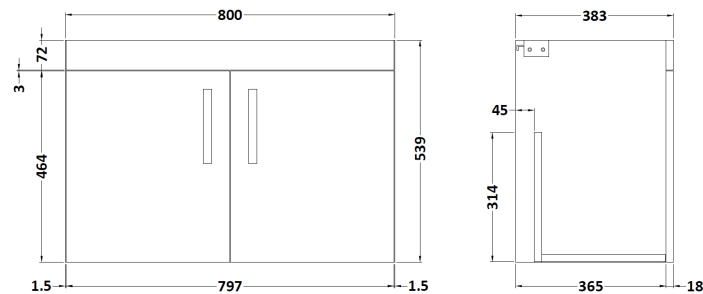

Sales Code: ATH101D

Description: 800 Wh 2-Door Vanity & Basin 3

Packaging Details

Barcode: 5056211864523

Sales Code: MOC355

Description: 800 Wall Hung 2-Door Basin Unit

Product Dimensions

Height (mm):	540
Width (mm):	800
Depth (mm):	383
Nett Weight (kg):	15

Packaging Dimensions

Height (mm):	405
Width (mm):	820
Depth (mm):	560
Gross Weight (kg):	15.5

Packaging Data

Box Colour:	Brown Cardboard Box
Box Qty:	1
Label Size:	100 x 50
Label Colour:	White Label
Label Qty:	2

Sales Code: NVM035

Description: 800 Thin Edged Basin 1Th

Product Dimensions

Height (mm):	170
Width (mm):	810
Depth (mm):	395
Nett Weight (kg):	14.5

Packaging Dimensions

Height (mm):	190
Width (mm):	830
Depth (mm):	415
Gross Weight (kg):	15

Packaging Data

Box Colour:	Brown Cardboard Box
Box Qty:	1
Label Size:	100 x 50
Label Colour:	White Label
Label Qty:	2

Outer Box Dimensions (If Applicable)

Height (mm):	
Width (mm):	
Depth (mm):	
Gross Weight (kg):	
Barcode:	5056211853435