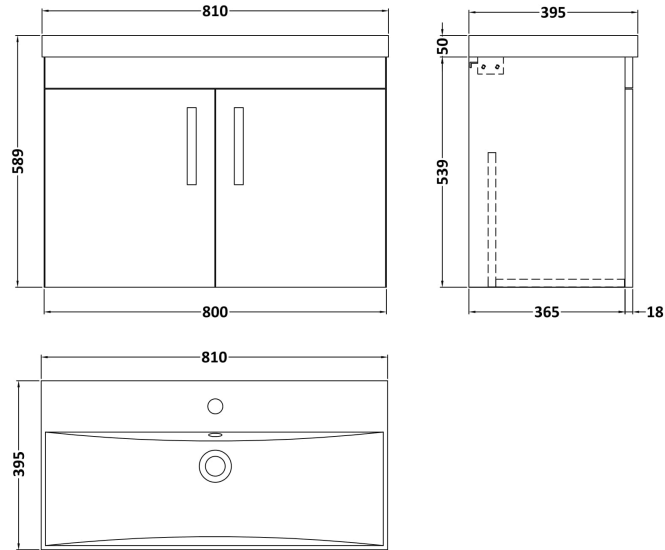

Sales Code: ATH101D

Description: 800 Wh 2-Door Vanity & Basin 3

Packaging Details

Barcode: 5056211864523

Sales Code: MOC355

Description: 800 Wall Hung 2-Door Basin Unit

Product Dimensions

Height (mm):	540
Width (mm):	800
Depth (mm):	383
Nett Weight (kg):	15

Packaging Dimensions

Height (mm):	405
Width (mm):	820
Depth (mm):	560
Gross Weight (kg):	15.5

Packaging Data

Box Colour:	Brown Cardboard Box
Box Qty:	1
Label Size:	100 x 50
Label Colour:	White Label
Label Qty:	2

Outer Box Dimensions (If Applicable)

Height (mm):	
Width (mm):	
Depth (mm):	
Gross Weight (kg):	
Barcode:	5056211816379

Product Details

Country of Origin:	China
Fitting Instruction:	No
CE & UKCA:	N/A
FSC Certified Materials:	Yes
Colour:	Gloss Grey
Construction Method:	Cam & Wood Dowel
Construction Type:	Rigid
Cabinet Finish:	MFC Painted Gloss
Fascia Finish:	Mdf Painted Gloss
Cabinet Thickness (mm):	16
Fascia Thickness (mm):	18
Drawer Included:	No
Drawer Type:	Not Applicable
No of Shelves:	0
Hinge Type:	95 Degree Clip-On Soft Close
Hinge Included:	Yes, Supplied
Adjustable Legs:	No, Not Required
Fixings Included:	Yes
Handle Style:	Contemporary
Waste Shroud:	No
Handle Included:	Yes, Supplied
Handle Type:	Strap

Sales Code: NVM035

Description: 800 Thin Edged Basin 1Th

Product Dimensions

Height (mm):	170
Width (mm):	810
Depth (mm):	395
Nett Weight (kg):	14.5

Packaging Dimensions

Height (mm):	190
Width (mm):	830
Depth (mm):	415
Gross Weight (kg):	15