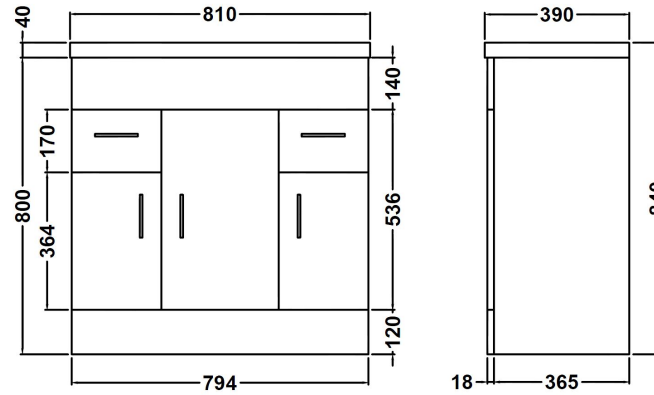

Sales Code: VTMW800E

Description: White Mid-Edged 800mm Basin Unit Opt1

Packaging Details

Barcode: 5055275867327

Sales Code: NVM105

Description: 800X400mm Turin Cabinet

Product Dimensions

Height (mm):	800
Width (mm):	794
Depth (mm):	383
Nett Weight (kg):	37.8

Packaging Dimensions

Height (mm):	410
Width (mm):	820
Depth (mm):	835
Gross Weight (kg):	37.8

Packaging Data

Box Colour:	Brown Cardboard Box - Printed
Box Qty:	1
Label Size:	100 x 50
Label Colour:	Not Applicable
Label Qty:	0

Outer Box Dimensions (If Applicable)

Height (mm):	
Width (mm):	
Depth (mm):	
Gross Weight (kg):	
Barcode:	5055146194781

Product Details

Country of Origin:	China
Fitting Instruction:	No
CE & UKCA:	N/A
FSC Certified Materials:	Yes
Colour:	Gloss White
Construction Method:	Cam & Wood Dowel
Construction Type:	Rigid
Cabinet Finish:	MFC Painted Gloss
Fascia Finish:	MFC Painted Gloss
Cabinet Thickness (mm):	16
Fascia Thickness (mm):	18
Drawer Included:	Yes
Drawer Type:	16mm MFC Soft Close
No of Shelves:	3
Hinge Type:	95 Degree Clip-On Soft Close
Hinge Included:	Yes
Adjustable Legs:	No
Fixings Included:	No
Handle Style:	Modern
Waste Shroud:	No
Handle Included:	Yes
Handle Type:	D-Shape

Sales Code: NVM015

Description: 800 Mid Edged Basin 1 Th

Product Dimensions

Height (mm):	180
Width (mm):	810
Depth (mm):	390
Nett Weight (kg):	15

Packaging Dimensions

Height (mm):	210
Width (mm):	410
Depth (mm):	830
Gross Weight (kg):	15