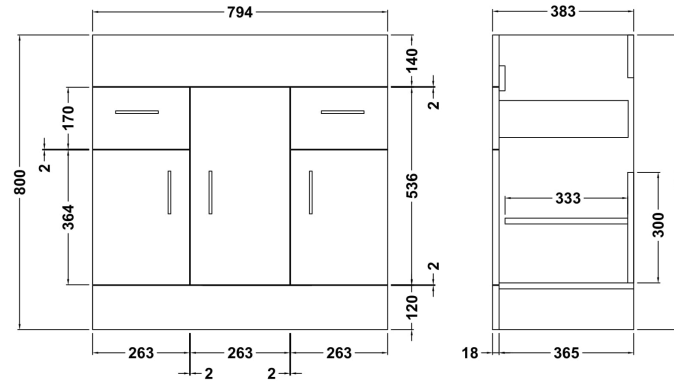

Sales Code: VTMW800E

Description: White Mid-Edged 800mm Basin Unit Opt1

Packaging Details

Barcode: 5055275867327

Sales Code: NVM105

Description: 800X400mm Turin Cabinet

Product Dimensions

Height (mm):	800
Width (mm):	794
Depth (mm):	383
Nett Weight (kg):	37.8

Packaging Dimensions

Height (mm):	410
Width (mm):	820
Depth (mm):	835
Gross Weight (kg):	37.8

Packaging Data

Box Colour:	Brown Cardboard Box - Printed
Box Qty:	1
Label Size:	100 x 50
Label Colour:	Not Applicable
Label Qty:	0

Outer Box Dimensions (If Applicable)

Height (mm):	
Width (mm):	
Depth (mm):	
Gross Weight (kg):	
Barcode:	5055146194781

Product Details

Country of Origin:	China
Fitting Instruction:	No
CE & UKCA:	N/A
FSC Certified Materials:	Yes
Colour:	Gloss White
Construction Method:	Cam & Wood Dowel
Construction Type:	Rigid
Cabinet Finish:	MFC Painted Gloss
Fascia Finish:	MFC Painted Gloss
Cabinet Thickness (mm):	16
Fascia Thickness (mm):	18
Drawer Included:	Yes
Drawer Type:	16mm MFC Soft Close
No of Shelves:	3
Hinge Type:	95 Degree Clip-On Soft Close
Hinge Included:	Yes
Adjustable Legs:	No
Fixings Included:	No
Handle Style:	Modern
Waste Shroud:	No
Handle Included:	Yes
Handle Type:	D-Shape

Sales Code: NVM015

Description: 800 Mid Edged Basin 1 Th

Product Dimensions

Height (mm):	180
Width (mm):	810
Depth (mm):	390
Nett Weight (kg):	15

Packaging Dimensions

Height (mm):	210
Width (mm):	410
Depth (mm):	830
Gross Weight (kg):	15