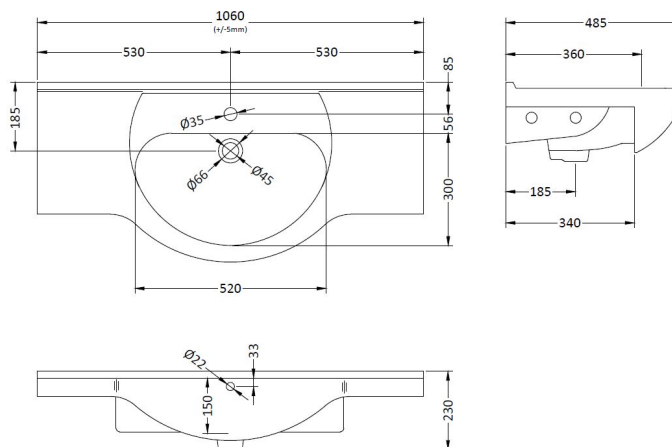

Sales Code: VTY1050

Description: High Gloss White 1050 Basin Unit

Packaging Details

Barcode: 5055146168645

Sales Code: NBC006

Description: Classic 1050mm 1T/H Basin

Product Dimensions

Height (mm):	485
Width (mm):	1060
Depth (mm):	230
Nett Weight (kg):	30

Packaging Dimensions

Height (mm):	510
Width (mm):	1060
Depth (mm):	240
Gross Weight (kg):	30.68

Packaging Data

Box Colour:	Brown Cardboard Box - Printed
Box Qty:	1
Label Size:	100 x 50
Label Colour:	Not Applicable
Label Qty:	0

Outer Box Dimensions (If Applicable)

Height (mm):	
Width (mm):	
Depth (mm):	
Gross Weight (kg):	
Barcode:	5055146172925

Product Details

Country of Origin:	China
Fitting Instruction:	No
Certification: CE & UKCA:	No
WRAS:	N/A
WRAS No:	N/A
Product Material:	Vitreous China
Fixing Supplied:	No

Sales Code: PRC106

Description: 1050 Pr Std Basin Unit

Product Dimensions

Height (mm):	781
Width (mm):	1014
Depth (mm):	328
Nett Weight (kg):	36

Packaging Dimensions

Height (mm):	355
Width (mm):	1040
Depth (mm):	815
Gross Weight (kg):	36