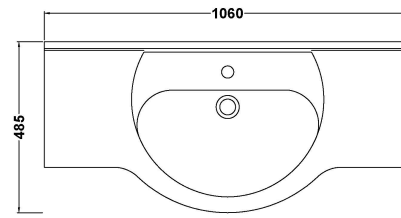

Sales Code: VTY1050

Description: High Gloss White 1050 Basin Unit

Packaging Details

Barcode: 5055146168645

Sales Code: NBC006

Description: Classic 1050mm 1T/H Basin

Product Dimensions

Height (mm):	485
Width (mm):	1060
Depth (mm):	230
Nett Weight (kg):	30

Packaging Dimensions

Height (mm):	510
Width (mm):	1060
Depth (mm):	240
Gross Weight (kg):	30.68

Packaging Data

Box Colour:	Brown Cardboard Box - Printed
Box Qty:	1
Label Size:	100 x 50
Label Colour:	Not Applicable
Label Qty:	0

Outer Box Dimensions (If Applicable)

Height (mm):	
Width (mm):	
Depth (mm):	
Gross Weight (kg):	
Barcode:	5055146172925

Product Details

Country of Origin:	China
Fitting Instruction:	No
Certification: CE & UKCA:	No
WRAS:	N/A
WRAS No:	N/A
Product Material:	Vitreous China
Fixing Supplied:	No

Sales Code: PRC106

Description: 1050 Pr Std Basin Unit

Product Dimensions

Height (mm):	781
Width (mm):	1014
Depth (mm):	328
Nett Weight (kg):	36

Packaging Dimensions

Height (mm):	355
Width (mm):	1040
Depth (mm):	815
Gross Weight (kg):	36