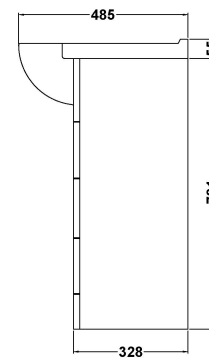

Sales Code: VTY1050

Description: High Gloss White 1050 Basin Unit

Packaging Details

Barcode: 5055146168645

Sales Code: NBC006

Description: Classic 1050mm 1T/H Basin

Product Dimensions

Height (mm):	485
Width (mm):	1060
Depth (mm):	230
Nett Weight (kg):	30

Packaging Dimensions

Height (mm):	510
Width (mm):	1060
Depth (mm):	240
Gross Weight (kg):	30.68

Packaging Data

Box Colour:	Brown Cardboard Box - Printed
Box Qty:	1
Label Size:	100 x 50
Label Colour:	Not Applicable
Label Qty:	0

Outer Box Dimensions (If Applicable)

Height (mm):	
Width (mm):	
Depth (mm):	
Gross Weight (kg):	
Barcode:	5055146172925

Product Details

Country of Origin:	China
Fitting Instruction:	No
Certification: CE & UKCA:	No
WRAS:	N/A
WRAS No:	N/A
Product Material:	Vitreous China
Fixing Supplied:	No

Sales Code: PRC106

Description: 1050 Pr Std Basin Unit

Product Dimensions

Height (mm):	781
Width (mm):	1014
Depth (mm):	328
Nett Weight (kg):	36

Packaging Dimensions

Height (mm):	355
Width (mm):	1040
Depth (mm):	815
Gross Weight (kg):	36