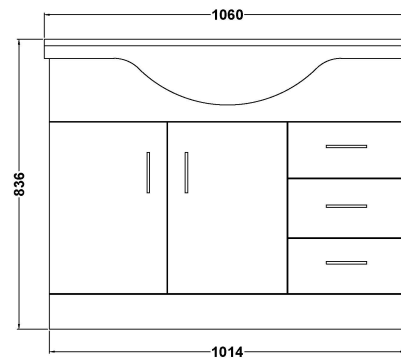

Sales Code: VTY1050

Description: High Gloss White 1050 Basin Unit

Packaging Details

Barcode: 5055146168645

Sales Code: NBC006

Description: Classic 1050mm 1T/H Basin

Product Dimensions

Height (mm):	485
Width (mm):	1060
Depth (mm):	230
Nett Weight (kg):	30

Packaging Dimensions

Height (mm):	510
Width (mm):	1060
Depth (mm):	240
Gross Weight (kg):	30.68

Packaging Data

Box Colour:	Brown Cardboard Box - Printed
Box Qty:	1
Label Size:	100 x 50
Label Colour:	Not Applicable
Label Qty:	0

Outer Box Dimensions (If Applicable)

Height (mm):	
Width (mm):	
Depth (mm):	
Gross Weight (kg):	
Barcode:	5055146172925

Product Details

Country of Origin:	China
Fitting Instruction:	No
Certification: CE & UKCA:	No
WRAS:	N/A
WRAS No:	N/A
Product Material:	Vitreous China
Fixing Supplied:	No

Sales Code: PRC106

Description: 1050 Pr Std Basin Unit

Product Dimensions

Height (mm):	781
Width (mm):	1014
Depth (mm):	328
Nett Weight (kg):	36

Packaging Dimensions

Height (mm):	355
Width (mm):	1040
Depth (mm):	815
Gross Weight (kg):	36