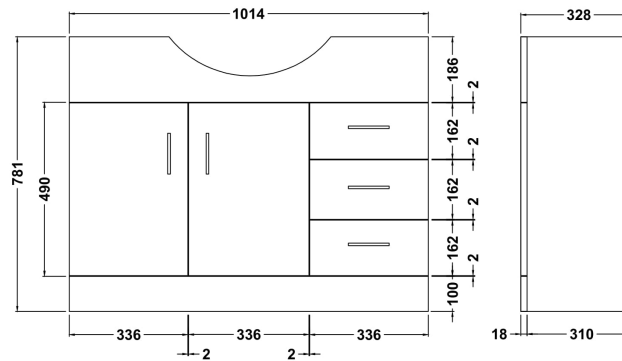

Sales Code: VTY1050

Description: High Gloss White 1050 Basin Unit

Packaging Details

Barcode: 5055146168645

Sales Code: NBC006

Description: Classic 1050mm 1T/H Basin

Product Dimensions

Height (mm):	485
Width (mm):	1060
Depth (mm):	230
Nett Weight (kg):	30

Packaging Dimensions

Height (mm):	510
Width (mm):	1060
Depth (mm):	240
Gross Weight (kg):	30.68

Packaging Data

Box Colour:	Brown Cardboard Box - Printed
Box Qty:	1
Label Size:	100 x 50
Label Colour:	Not Applicable
Label Qty:	0

Outer Box Dimensions (If Applicable)

Height (mm):	
Width (mm):	
Depth (mm):	
Gross Weight (kg):	
Barcode:	5055146172925

Product Details

Country of Origin:	China
Fitting Instruction:	No
Certification: CE & UKCA:	No
WRAS:	N/A
WRAS No:	N/A
Product Material:	Vitreous China
Fixing Supplied:	No

Sales Code: PRC106

Description: 1050 Pr Std Basin Unit

Product Dimensions

Height (mm):	781
Width (mm):	1014
Depth (mm):	328
Nett Weight (kg):	36

Packaging Dimensions

Height (mm):	355
Width (mm):	1040
Depth (mm):	815
Gross Weight (kg):	36