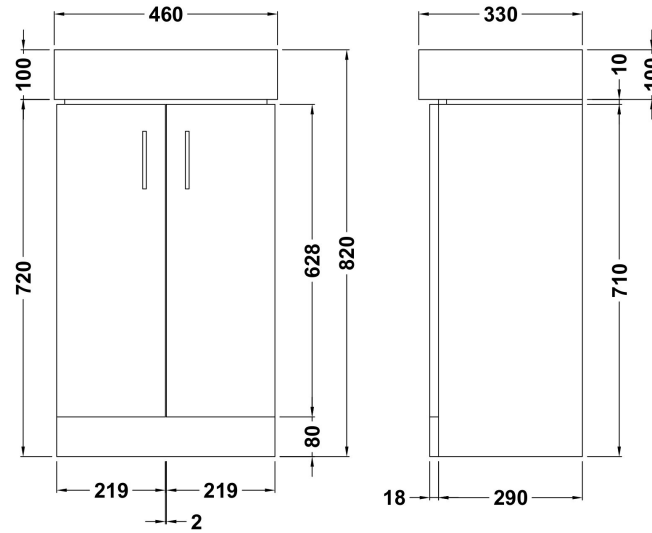

Sales Code: VTFW450

Description: High Gloss White 450 F/S Basin Unit

Packaging Details

Barcode: 5055369004430

Sales Code: NVX193

Description: Gloss White 450 F/S 2 Door Unit

Product Dimensions

Height (mm):	720
Width (mm):	440
Depth (mm):	308
Nett Weight (kg):	17.5

Packaging Dimensions

Height (mm):	745
Width (mm):	335
Depth (mm):	460
Gross Weight (kg):	17.9

Packaging Data

Box Colour:	Brown Cardboard Box - Printed
Box Qty:	1
Label Size:	100 x 50
Label Colour:	Not Applicable
Label Qty:	0

Outer Box Dimensions (If Applicable)

Height (mm):	
Width (mm):	
Depth (mm):	
Gross Weight (kg):	
Barcode:	5055369001903

Product Details

Country of Origin:	China
Fitting Instruction:	No
CE & UKCA:	N/A
FSC Certified Materials:	Yes
Colour:	Gloss White
Construction Method:	Cam & Wood Dowel
Construction Type:	Rigid
Cabinet Finish:	MFC Painted Gloss
Fascia Finish:	Mdf Painted Gloss
Cabinet Thickness (mm):	16
Fascia Thickness (mm):	18
Drawer Included:	No
Drawer Type:	Not Applicable
No of Shelves:	1
Hinge Type:	95 Degree Clip-On Soft Close
Hinge Included:	Yes
Adjustable Legs:	No
Fixings Included:	Yes
Handle Style:	Modern
Waste Shroud:	No
Handle Included:	Yes
Handle Type:	D-Shape

Sales Code: NBV002

Description: Cubix / Washstand Vessel

Product Dimensions

Height (mm):	100
Width (mm):	460
Depth (mm):	330
Nett Weight (kg):	8.7

Packaging Dimensions

Height (mm):	140
Width (mm):	470
Depth (mm):	340
Gross Weight (kg):	8.9