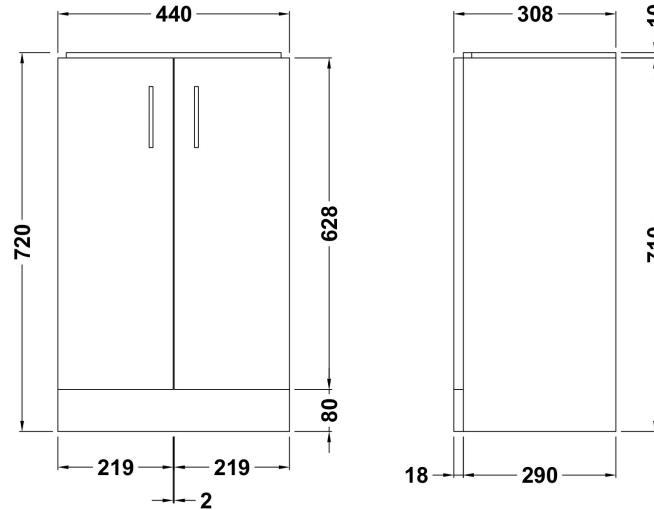

Sales Code: VTFW450

Description: High Gloss White 450 F/S Basin Unit

Packaging Details

Barcode: 5055369004430

Sales Code: NVX193

Description: Gloss White 450 F/S 2 Door Unit

Product Dimensions

Height (mm):	720
Width (mm):	440
Depth (mm):	308
Nett Weight (kg):	17.5

Packaging Dimensions

Height (mm):	745
Width (mm):	335
Depth (mm):	460
Gross Weight (kg):	17.9

Packaging Data

Box Colour:	Brown Cardboard Box - Printed
Box Qty:	1
Label Size:	100 x 50
Label Colour:	Not Applicable
Label Qty:	0

Outer Box Dimensions (If Applicable)

Height (mm):	
Width (mm):	
Depth (mm):	
Gross Weight (kg):	
Barcode:	5055369001903

Product Details

Country of Origin:	China
Fitting Instruction:	No
CE & UKCA:	N/A
FSC Certified Materials:	Yes
Colour:	Gloss White
Construction Method:	Cam & Wood Dowel
Construction Type:	Rigid
Cabinet Finish:	MFC Painted Gloss
Fascia Finish:	Mdf Painted Gloss
Cabinet Thickness (mm):	16
Fascia Thickness (mm):	18
Drawer Included:	No
Drawer Type:	Not Applicable
No of Shelves:	1
Hinge Type:	95 Degree Clip-On Soft Close
Hinge Included:	Yes
Adjustable Legs:	No
Fixings Included:	Yes
Handle Style:	Modern
Waste Shroud:	No
Handle Included:	Yes
Handle Type:	D-Shape

Sales Code: NBV002

Description: Cubix / Washstand Vessel

Product Dimensions

Height (mm):	100
Width (mm):	460
Depth (mm):	330
Nett Weight (kg):	8.7

Packaging Dimensions

Height (mm):	140
Width (mm):	470
Depth (mm):	340
Gross Weight (kg):	8.9