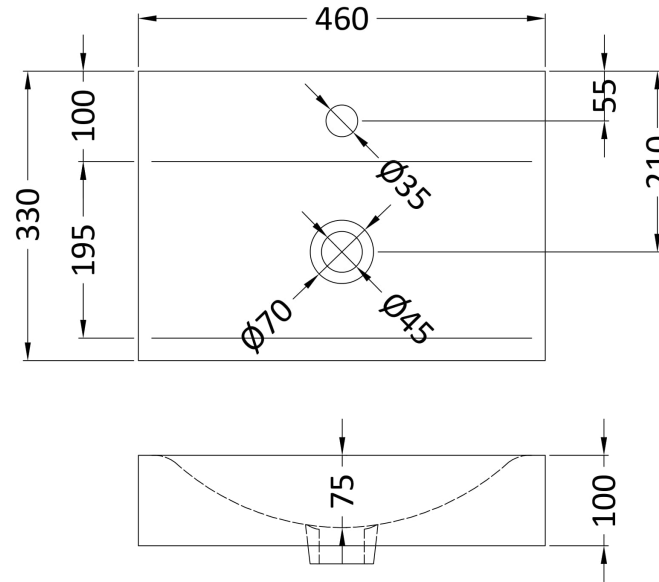

Sales Code: VTFW450

Description: High Gloss White 450 F/S Basin Unit

Packaging Details

Barcode: 5055369004430

Sales Code: NVX193

Description: Gloss White 450 F/S 2 Door Unit

Product Dimensions

Height (mm):	720
Width (mm):	440
Depth (mm):	308
Nett Weight (kg):	17.5

Packaging Dimensions

Height (mm):	745
Width (mm):	335
Depth (mm):	460
Gross Weight (kg):	17.9

Packaging Data

Box Colour:	Brown Cardboard Box - Printed
Box Qty:	1
Label Size:	100 x 50
Label Colour:	Not Applicable
Label Qty:	0

Outer Box Dimensions (If Applicable)

Height (mm):	
Width (mm):	
Depth (mm):	
Gross Weight (kg):	
Barcode:	5055369001903

Product Details

Country of Origin:	China
Fitting Instruction:	No
CE & UKCA:	N/A
FSC Certified Materials:	Yes
Colour:	Gloss White
Construction Method:	Cam & Wood Dowel
Construction Type:	Rigid
Cabinet Finish:	MFC Painted Gloss
Fascia Finish:	Mdf Painted Gloss
Cabinet Thickness (mm):	16
Fascia Thickness (mm):	18
Drawer Included:	No
Drawer Type:	Not Applicable
No of Shelves:	1
Hinge Type:	95 Degree Clip-On Soft Close
Hinge Included:	Yes
Adjustable Legs:	No
Fixings Included:	Yes
Handle Style:	Modern
Waste Shroud:	No
Handle Included:	Yes
Handle Type:	D-Shape

Sales Code: NBV002

Description: Cubix / Washstand Vessel

Product Dimensions

Height (mm):	100
Width (mm):	460
Depth (mm):	330
Nett Weight (kg):	8.7

Packaging Dimensions

Height (mm):	140
Width (mm):	470
Depth (mm):	340
Gross Weight (kg):	8.9