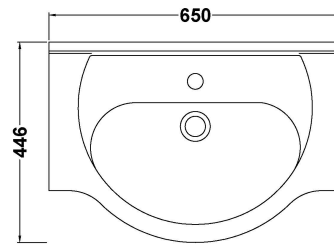

Sales Code: VTY650

Description: High Gloss White 650 Basin Unit

Packaging Details

Barcode: 5055146173571

Sales Code: NBC003

Description: Classic 650mm 1T/H Basin

Product Dimensions

Height (mm):	185
Width (mm):	650
Depth (mm):	446
Nett Weight (kg):	16.5

Packaging Dimensions

Height (mm):	470
Width (mm):	670
Depth (mm):	200
Gross Weight (kg):	17.18

Packaging Data

Box Colour:	Brown Cardboard Box - Printed
Box Qty:	1
Label Size:	100 x 50
Label Colour:	Not Applicable
Label Qty:	0

Outer Box Dimensions (If Applicable)

Height (mm):	
Width (mm):	
Depth (mm):	
Gross Weight (kg):	
Barcode:	5055146172871

Product Details

Country of Origin:	China
Fitting Instruction:	No
Certification: CE & UKCA:	No
WRAS:	N/A
WRAS No:	N/A
Product Material:	Vitreous China
Fixing Supplied:	No

Sales Code: PRC103

Description: 650 Pr Std Basin Unit

Product Dimensions

Height (mm):	781
Width (mm):	620
Depth (mm):	298
Nett Weight (kg):	19.5

Packaging Dimensions

Height (mm):	325
Width (mm):	645
Depth (mm):	815
Gross Weight (kg):	19.5