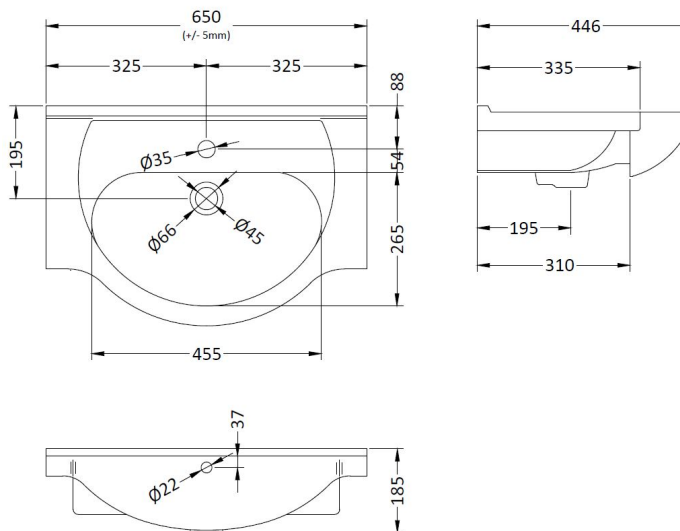

Sales Code: VTY650

Description: High Gloss White 650 Basin Unit

Packaging Details

Barcode: 5055146173571

Sales Code: NBC003

Description: Classic 650mm 1T/H Basin

Product Dimensions

Height (mm):	185
Width (mm):	650
Depth (mm):	446
Nett Weight (kg):	16.5

Packaging Dimensions

Height (mm):	470
Width (mm):	670
Depth (mm):	200
Gross Weight (kg):	17.18

Packaging Data

Box Colour:	Brown Cardboard Box - Printed
Box Qty:	1
Label Size:	100 x 50
Label Colour:	Not Applicable
Label Qty:	0

Outer Box Dimensions (If Applicable)

Height (mm):	
Width (mm):	
Depth (mm):	
Gross Weight (kg):	
Barcode:	5055146172871

Product Details

Country of Origin:	China
Fitting Instruction:	No
Certification: CE & UKCA:	No
WRAS:	N/A
WRAS No:	N/A
Product Material:	Vitreous China
Fixing Supplied:	No

Sales Code: PRC103

Description: 650 Pr Std Basin Unit

Product Dimensions

Height (mm):	781
Width (mm):	620
Depth (mm):	298
Nett Weight (kg):	19.5

Packaging Dimensions

Height (mm):	325
Width (mm):	645
Depth (mm):	815
Gross Weight (kg):	19.5