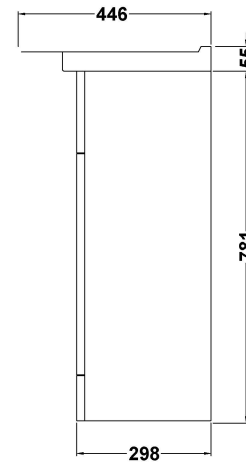

Sales Code: VTY650

Description: High Gloss White 650 Basin Unit

Packaging Details

Barcode: 5055146173571

Sales Code: NBC003

Description: Classic 650mm 1T/H Basin

Product Dimensions

Height (mm):	185
Width (mm):	650
Depth (mm):	446
Nett Weight (kg):	16.5

Packaging Dimensions

Height (mm):	470
Width (mm):	670
Depth (mm):	200
Gross Weight (kg):	17.18

Packaging Data

Box Colour:	Brown Cardboard Box - Printed
Box Qty:	1
Label Size:	100 x 50
Label Colour:	Not Applicable
Label Qty:	0

Outer Box Dimensions (If Applicable)

Height (mm):	
Width (mm):	
Depth (mm):	
Gross Weight (kg):	
Barcode:	5055146172871

Product Details

Country of Origin:	China
Fitting Instruction:	No
Certification: CE & UKCA:	No
WRAS:	N/A
WRAS No:	N/A
Product Material:	Vitreous China
Fixing Supplied:	No

Sales Code: PRC103

Description: 650 Pr Std Basin Unit

Product Dimensions

Height (mm):	781
Width (mm):	620
Depth (mm):	298
Nett Weight (kg):	19.5

Packaging Dimensions

Height (mm):	325
Width (mm):	645
Depth (mm):	815
Gross Weight (kg):	19.5