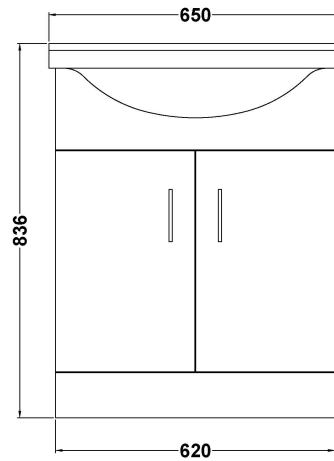

Sales Code: VTY650

Description: High Gloss White 650 Basin Unit

Packaging Details

Barcode: 5055146173571

Sales Code: NBC003

Description: Classic 650mm 1T/H Basin

Product Dimensions

Height (mm):	185
Width (mm):	650
Depth (mm):	446
Nett Weight (kg):	16.5

Packaging Dimensions

Height (mm):	470
Width (mm):	670
Depth (mm):	200
Gross Weight (kg):	17.18

Packaging Data

Box Colour:	Brown Cardboard Box - Printed
Box Qty:	1
Label Size:	100 x 50
Label Colour:	Not Applicable
Label Qty:	0

Outer Box Dimensions (If Applicable)

Height (mm):	
Width (mm):	
Depth (mm):	
Gross Weight (kg):	
Barcode:	5055146172871

Product Details

Country of Origin:	China
Fitting Instruction:	No
Certification: CE & UKCA:	No
WRAS:	N/A
WRAS No:	N/A
Product Material:	Vitreous China
Fixing Supplied:	No

Sales Code: PRC103

Description: 650 Pr Std Basin Unit

Product Dimensions

Height (mm):	781
Width (mm):	620
Depth (mm):	298
Nett Weight (kg):	19.5

Packaging Dimensions

Height (mm):	325
Width (mm):	645
Depth (mm):	815
Gross Weight (kg):	19.5