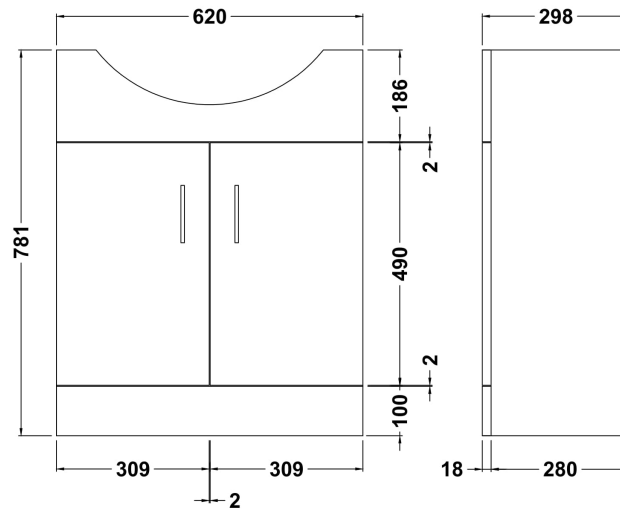

Sales Code: VTY650

Description: High Gloss White 650 Basin Unit

Packaging Details

Barcode: 5055146173571

Sales Code: NBC003

Description: Classic 650mm 1T/H Basin

Product Dimensions

Height (mm):	185
Width (mm):	650
Depth (mm):	446
Nett Weight (kg):	16.5

Packaging Dimensions

Height (mm):	470
Width (mm):	670
Depth (mm):	200
Gross Weight (kg):	17.18

Packaging Data

Box Colour:	Brown Cardboard Box - Printed
Box Qty:	1
Label Size:	100 x 50
Label Colour:	Not Applicable
Label Qty:	0

Outer Box Dimensions (If Applicable)

Height (mm):	
Width (mm):	
Depth (mm):	
Gross Weight (kg):	
Barcode:	5055146172871

Product Details

Country of Origin:	China
Fitting Instruction:	No
Certification: CE & UKCA:	No
WRAS:	N/A
WRAS No:	N/A
Product Material:	Vitreous China
Fixing Supplied:	No

Sales Code: PRC103

Description: 650 Pr Std Basin Unit

Product Dimensions

Height (mm):	781
Width (mm):	620
Depth (mm):	298
Nett Weight (kg):	19.5

Packaging Dimensions

Height (mm):	325
Width (mm):	645
Depth (mm):	815
Gross Weight (kg):	19.5