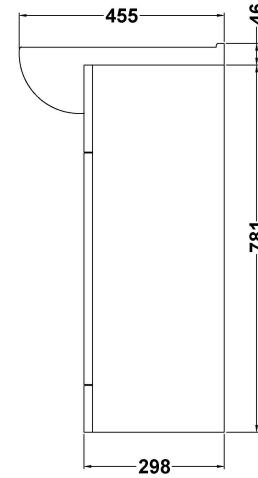

Sales Code: VTM650

Description: Mayford 650mm Basin & Cabinet

Packaging Details

Barcode: 5055369071067

Sales Code: NBC103

Description: 650 Deluxe Basin 1Th (300 Deep)

Product Dimensions

Height (mm):	180
Width (mm):	650
Depth (mm):	450
Nett Weight (kg):	17.5

Packaging Dimensions

Height (mm):	490
Width (mm):	190
Depth (mm):	690
Gross Weight (kg):	17.5

Packaging Data

Box Colour:	Brown Cardboard Box - Printed
Box Qty:	1
Label Size:	100 x 50
Label Colour:	Not Applicable
Label Qty:	0

Outer Box Dimensions (If Applicable)

Height (mm):	
Width (mm):	
Depth (mm):	
Gross Weight (kg):	
Barcode:	5055369054190

Product Details

Country of Origin:	China
Fitting Instruction:	No
Certification: CE & UKCA: No	WRAS: N/A WRAS No: N/A
Product Material:	Vitreous China
Fixing Supplied:	No

Sales Code: PRC103

Description: 650 Pr Std Basin Unit

Product Dimensions

Height (mm):	781
Width (mm):	620
Depth (mm):	298
Nett Weight (kg):	19.5

Packaging Dimensions

Height (mm):	325
Width (mm):	645
Depth (mm):	815
Gross Weight (kg):	19.5