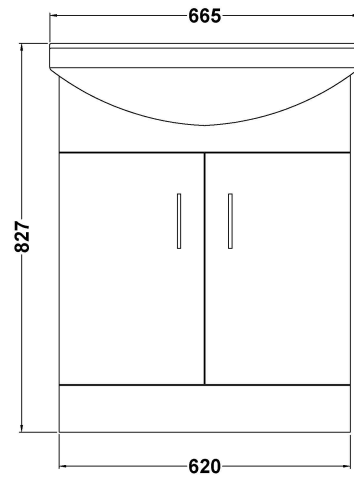

Sales Code: VTM650

Description: Mayford 650mm Basin & Cabinet

Packaging Details

Barcode: 5055369071067

Sales Code: NBC103

Description: 650 Deluxe Basin 1Th (300 Deep)

Product Dimensions

Height (mm):	180
Width (mm):	650
Depth (mm):	450
Nett Weight (kg):	17.5

Packaging Dimensions

Height (mm):	490
Width (mm):	190
Depth (mm):	690
Gross Weight (kg):	17.5

Packaging Data

Box Colour:	Brown Cardboard Box - Printed
Box Qty:	1
Label Size:	100 x 50
Label Colour:	Not Applicable
Label Qty:	0

Outer Box Dimensions (If Applicable)

Height (mm):	
Width (mm):	
Depth (mm):	
Gross Weight (kg):	
Barcode:	5055369054190

Product Details

Country of Origin:	China
Fitting Instruction:	No
Certification: CE & UKCA: No	WRAS: N/A WRAS No: N/A
Product Material:	Vitreous China
Fixing Supplied:	No

Sales Code: PRC103

Description: 650 Pr Std Basin Unit

Product Dimensions

Height (mm):	781
Width (mm):	620
Depth (mm):	298
Nett Weight (kg):	19.5

Packaging Dimensions

Height (mm):	325
Width (mm):	645
Depth (mm):	815
Gross Weight (kg):	19.5