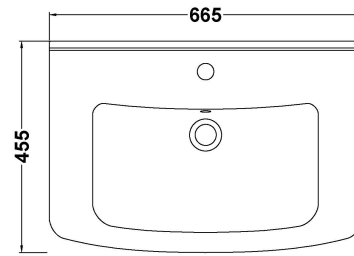

Sales Code: VTM650

Description: Mayford 650mm Basin & Cabinet

Packaging Details

Barcode: 5055369071067

Sales Code: NBC103

Description: 650 Deluxe Basin 1Th (300 Deep)

Product Dimensions

Height (mm):	180
Width (mm):	650
Depth (mm):	450
Nett Weight (kg):	17.5

Packaging Dimensions

Height (mm):	490
Width (mm):	190
Depth (mm):	690
Gross Weight (kg):	17.5

Packaging Data

Box Colour:	Brown Cardboard Box - Printed
Box Qty:	1
Label Size:	100 x 50
Label Colour:	Not Applicable
Label Qty:	0

Outer Box Dimensions (If Applicable)

Height (mm):	
Width (mm):	
Depth (mm):	
Gross Weight (kg):	
Barcode:	5055369054190

Product Details

Country of Origin:	China
Fitting Instruction:	No
Certification: CE & UKCA: No	WRAS: N/A WRAS No: N/A
Product Material:	Vitreous China
Fixing Supplied:	No

Sales Code: PRC103

Description: 650 Pr Std Basin Unit

Product Dimensions

Height (mm):	781
Width (mm):	620
Depth (mm):	298
Nett Weight (kg):	19.5

Packaging Dimensions

Height (mm):	325
Width (mm):	645
Depth (mm):	815
Gross Weight (kg):	19.5