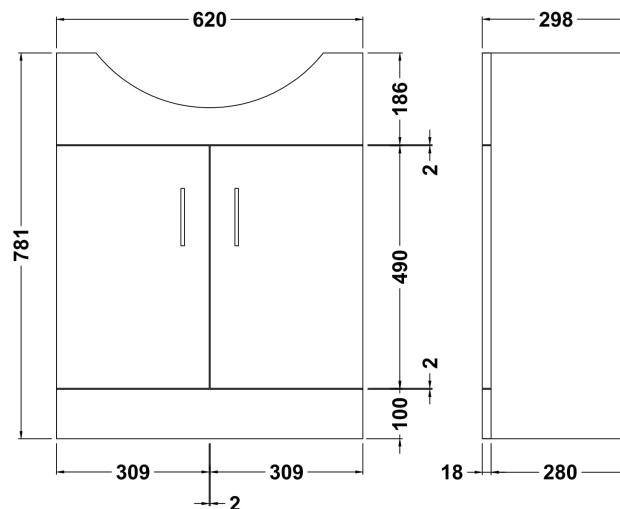

Sales Code: VTM650

Description: Mayford 650mm Basin & Cabinet

Packaging Details

Barcode: 5055369071067

Sales Code: NBC103

Description: 650 Deluxe Basin 1Th (300 Deep)

Product Dimensions

Height (mm):	180
Width (mm):	650
Depth (mm):	450
Nett Weight (kg):	17.5

Packaging Dimensions

Height (mm):	490
Width (mm):	190
Depth (mm):	690
Gross Weight (kg):	17.5

Packaging Data

Box Colour:	Brown Cardboard Box - Printed
Box Qty:	1
Label Size:	100 x 50
Label Colour:	Not Applicable
Label Qty:	0

Outer Box Dimensions (If Applicable)

Height (mm):	
Width (mm):	
Depth (mm):	
Gross Weight (kg):	
Barcode:	5055369054190

Product Details

Country of Origin:	China
Fitting Instruction:	No
Certification: CE & UKCA: No	WRAS: N/A WRAS No: N/A
Product Material:	Vitreous China
Fixing Supplied:	No

Sales Code: PRC103

Description: 650 Pr Std Basin Unit

Product Dimensions

Height (mm):	781
Width (mm):	620
Depth (mm):	298
Nett Weight (kg):	19.5

Packaging Dimensions

Height (mm):	325
Width (mm):	645
Depth (mm):	815
Gross Weight (kg):	19.5