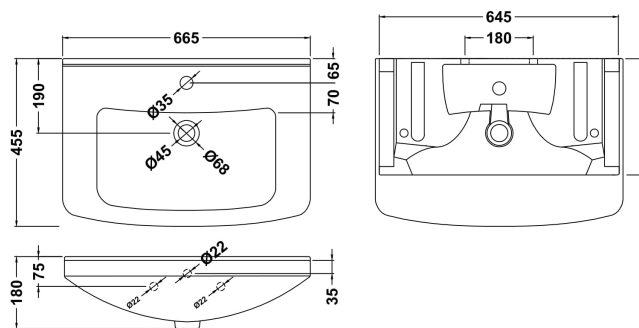

Sales Code: VTM650

Description: Mayford 650mm Basin & Cabinet

Packaging Details

Barcode: 5055369071067

Sales Code: NBC103

Description: 650 Deluxe Basin 1Th (300 Deep)

Product Dimensions

Height (mm):	180
Width (mm):	650
Depth (mm):	450
Nett Weight (kg):	17.5

Packaging Dimensions

Height (mm):	490
Width (mm):	190
Depth (mm):	690
Gross Weight (kg):	17.5

Packaging Data

Box Colour:	Brown Cardboard Box - Printed
Box Qty:	1
Label Size:	100 x 50
Label Colour:	Not Applicable
Label Qty:	0

Outer Box Dimensions (If Applicable)

Height (mm):	
Width (mm):	
Depth (mm):	
Gross Weight (kg):	
Barcode:	5055369054190

Product Details

Country of Origin:	China
Fitting Instruction:	No
Certification: CE & UKCA: No	WRAS: N/A WRAS No: N/A
Product Material:	Vitreous China
Fixing Supplied:	No

Sales Code: PRC103

Description: 650 Pr Std Basin Unit

Product Dimensions

Height (mm):	781
Width (mm):	620
Depth (mm):	298
Nett Weight (kg):	19.5

Packaging Dimensions

Height (mm):	325
Width (mm):	645
Depth (mm):	815
Gross Weight (kg):	19.5