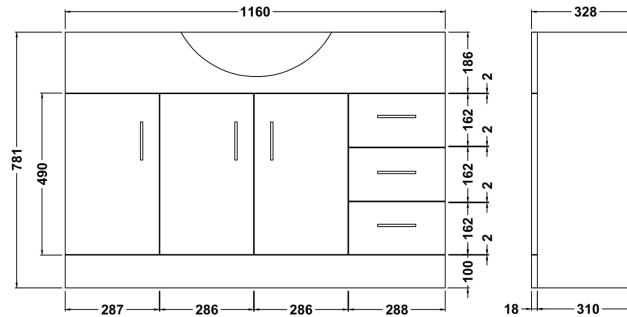

Sales Code: VTY1200

Description: High Gloss White 1200 Basin Unit

Packaging Details

Barcode: 5055146175315

Sales Code: NBC007

Description: Classic 1200mm 1T/H Basin

Product Dimensions

Height (mm):	480
Width (mm):	1200
Depth (mm):	230
Nett Weight (kg):	29.8

Packaging Dimensions

Height (mm):	520
Width (mm):	1215
Depth (mm):	250
Gross Weight (kg):	31

Packaging Data

Box Colour:	Brown Cardboard Box - Printed
Box Qty:	1
Label Size:	100 x 50
Label Colour:	Not Applicable
Label Qty:	0

Outer Box Dimensions (If Applicable)

Height (mm):	
Width (mm):	
Depth (mm):	
Gross Weight (kg):	
Barcode:	5055146175827

Product Details

Country of Origin:	China
Fitting Instruction:	No
Certification: CE & UKCA:	No WRAS: N/A WRAS No: N/A
Product Material:	Vitreous China
Fixing Supplied:	No

Sales Code: PRC107

Description: 1200 Pr Std Basin Unit

Product Dimensions

Height (mm):	781
Width (mm):	1160
Depth (mm):	328
Nett Weight (kg):	41

Packaging Dimensions

Height (mm):	355
Width (mm):	1185
Depth (mm):	815
Gross Weight (kg):	41