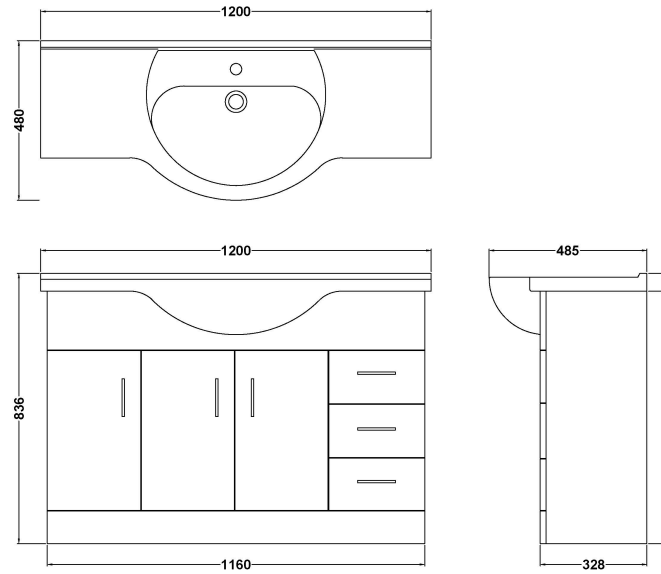

Sales Code: VTY1200

Description: High Gloss White 1200 Basin Unit

Packaging Details

Barcode: 5055146175315

Sales Code: NBC007

Description: Classic 1200mm 1T/H Basin

Product Dimensions

Height (mm):	480
Width (mm):	1200
Depth (mm):	230
Nett Weight (kg):	29.8

Packaging Dimensions

Height (mm):	520
Width (mm):	1215
Depth (mm):	250
Gross Weight (kg):	31

Packaging Data

Box Colour:	Brown Cardboard Box - Printed
Box Qty:	1
Label Size:	100 x 50
Label Colour:	Not Applicable
Label Qty:	0

Outer Box Dimensions (If Applicable)

Height (mm):	
Width (mm):	
Depth (mm):	
Gross Weight (kg):	
Barcode:	5055146175827

Product Details

Country of Origin:	China
Fitting Instruction:	No
Certification: CE & UKCA:	No WRAS: N/A WRAS No: N/A
Product Material:	Vitreous China
Fixing Supplied:	No

Sales Code: PRC107

Description: 1200 Pr Std Basin Unit

Product Dimensions

Height (mm):	781
Width (mm):	1160
Depth (mm):	328
Nett Weight (kg):	41

Packaging Dimensions

Height (mm):	355
Width (mm):	1185
Depth (mm):	815
Gross Weight (kg):	41