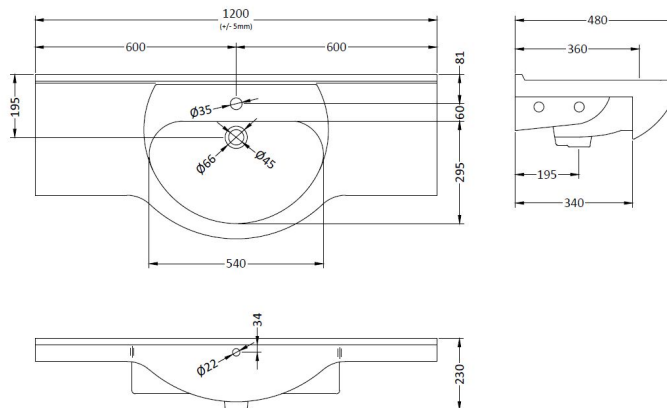

Sales Code: VTY1200

Description: High Gloss White 1200 Basin Unit

Packaging Details

Barcode: 5055146175315

Sales Code: NBC007

Description: Classic 1200mm 1T/H Basin

Product Dimensions

Height (mm):	480
Width (mm):	1200
Depth (mm):	230
Nett Weight (kg):	29.8

Packaging Dimensions

Height (mm):	520
Width (mm):	1215
Depth (mm):	250
Gross Weight (kg):	31

Packaging Data

Box Colour:	Brown Cardboard Box - Printed
Box Qty:	1
Label Size:	100 x 50
Label Colour:	Not Applicable
Label Qty:	0

Outer Box Dimensions (If Applicable)

Height (mm):	
Width (mm):	
Depth (mm):	
Gross Weight (kg):	
Barcode:	5055146175827

Product Details

Country of Origin:	China
Fitting Instruction:	No
Certification: CE & UKCA:	No WRAS: N/A WRAS No: N/A
Product Material:	Vitreous China
Fixing Supplied:	No

Sales Code: PRC107

Description: 1200 Pr Std Basin Unit

Product Dimensions

Height (mm):	781
Width (mm):	1160
Depth (mm):	328
Nett Weight (kg):	41

Packaging Dimensions

Height (mm):	355
Width (mm):	1185
Depth (mm):	815
Gross Weight (kg):	41