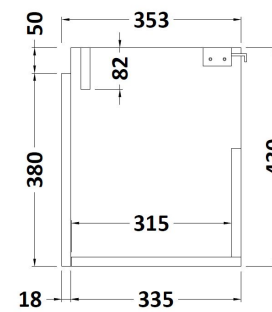

### Product Dimensions

Height (mm):	430
Width (mm):	500
Depth (mm):	353
Nett Weight (kg):	10

### Packaging Dimensions

Height (mm):	375
Width (mm):	520
Depth (mm):	450
Gross Weight (kg):	11

### Product Dimensions

Height (mm):	90
Width (mm):	503
Depth (mm):	360
Nett Weight (kg):	11.5

### Packaging Dimensions

Height (mm):	110
Width (mm):	525
Depth (mm):	380
Gross Weight (kg):	12