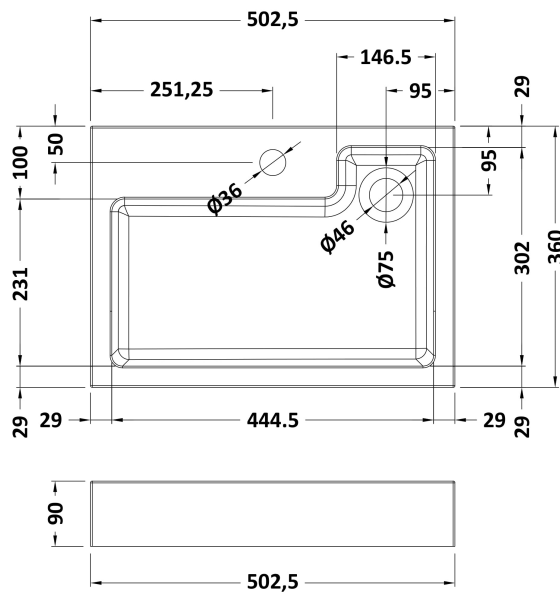

### Product Dimensions

Height (mm):	430
Width (mm):	500
Depth (mm):	353
Nett Weight (kg):	10

### Packaging Dimensions

Height (mm):	375
Width (mm):	520
Depth (mm):	450
Gross Weight (kg):	11

### Outer Box Dimensions (If Applicable)

Height (mm):	
Width (mm):	
Depth (mm):	
Gross Weight (kg):	
Barcode:	5055275883662

### Product Dimensions

Height (mm):	90
Width (mm):	503
Depth (mm):	360
Nett Weight (kg):	11.5