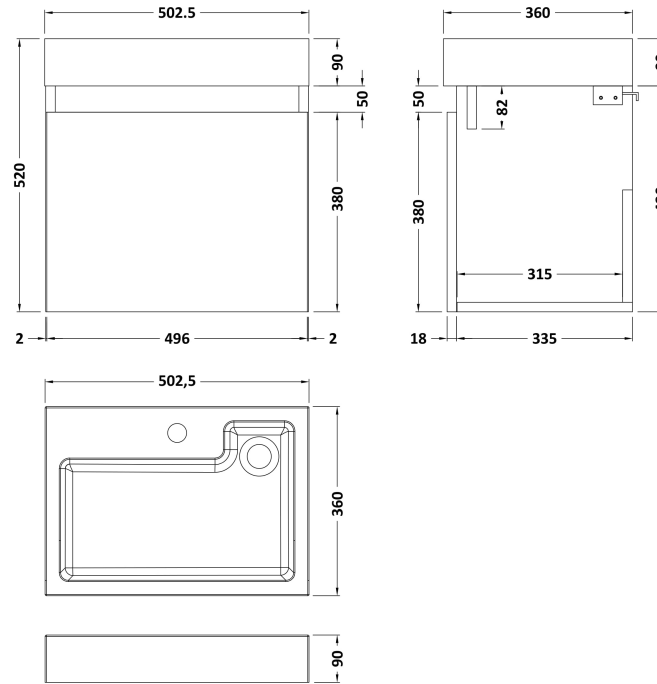

Sales Code: MER005

Description: 500X360 Wh 1-Door Vanity & Basin

Packaging Details

Barcode: 5056211801184