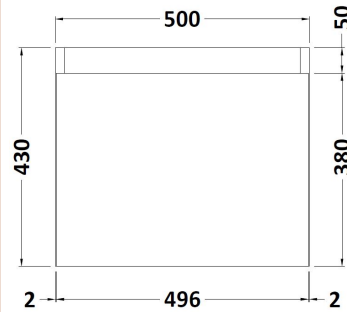

### Product Dimensions

Height (mm):	430
Width (mm):	500
Depth (mm):	353
Nett Weight (kg):	10

### Packaging Dimensions

Height (mm):	375
Width (mm):	520
Depth (mm):	450
Gross Weight (kg):	11

### Product Dimensions

Height (mm):	90
Width (mm):	503
Depth (mm):	360
Nett Weight (kg):	11.5

### Packaging Dimensions

Height (mm):	110
Width (mm):	525
Depth (mm):	380
Gross Weight (kg):	12