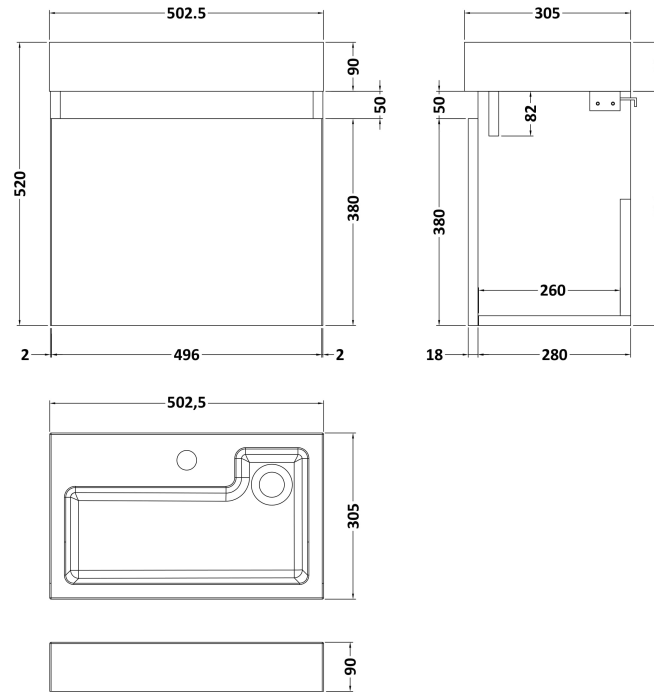

Sales Code: MER014

Description: 500X300 Wh 1-Door Vanity & Basin

Packaging Details

Barcode: 5056462600994

Sales Code: MOZ581

Description: 500X300 Wh 1-Door Unit

Product Dimensions

Height (mm):	430
Width (mm):	500
Depth (mm):	298
Nett Weight (kg):	13

Packaging Dimensions

Height (mm):	450
Width (mm):	520
Depth (mm):	320
Gross Weight (kg):	13.5

Packaging Data

Box Colour:	Brown Cardboard Box
Box Qty:	1
Label Size:	50 x 100
Label Colour:	White Label
Label Qty:	2

Sales Code: PMB021

Description: L Shaped Poly Marble Basin 503 X 305 Rw

Product Dimensions

Height (mm):	90
Width (mm):	503
Depth (mm):	305
Nett Weight (kg):	10.5

Packaging Dimensions

Height (mm):	90
Width (mm):	525
Depth (mm):	380
Gross Weight (kg):	11

Packaging Data

Box Colour:	Brown Cardboard Box - Printed
Box Qty:	1
Label Size:	100 x 50
Label Colour:	White Label
Label Qty:	2

Outer Box Dimensions (If Applicable)

Height (mm):	
Width (mm):	
Depth (mm):	
Gross Weight (kg):	
Barcode:	5056211875857