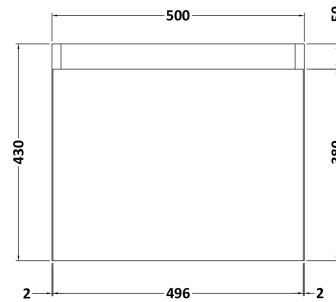

Sales Code: MER014

Description: 500X300 Wh 1-Door Vanity & Basin

Packaging Details

Barcode: 5056462600994

Sales Code: MOZ581

Description: 500X300 Wh 1-Door Unit

Product Dimensions

Height (mm):	430
Width (mm):	500
Depth (mm):	298
Nett Weight (kg):	13

Packaging Dimensions

Height (mm):	450
Width (mm):	520
Depth (mm):	320
Gross Weight (kg):	13.5

Packaging Data

Box Colour:	Brown Cardboard Box
Box Qty:	1
Label Size:	50 x 100
Label Colour:	White Label
Label Qty:	2

Sales Code: PMB021

Description: L Shaped Poly Marble Basin 503 X 305 Rw

Product Dimensions

Height (mm):	90
Width (mm):	503
Depth (mm):	305
Nett Weight (kg):	10.5

Packaging Dimensions

Height (mm):	90
Width (mm):	525
Depth (mm):	380
Gross Weight (kg):	11

Packaging Data

Box Colour:	Brown Cardboard Box - Printed
Box Qty:	1
Label Size:	100 x 50
Label Colour:	White Label
Label Qty:	2

Outer Box Dimensions (If Applicable)

Height (mm):	
Width (mm):	
Depth (mm):	
Gross Weight (kg):	
Barcode:	5056211875857