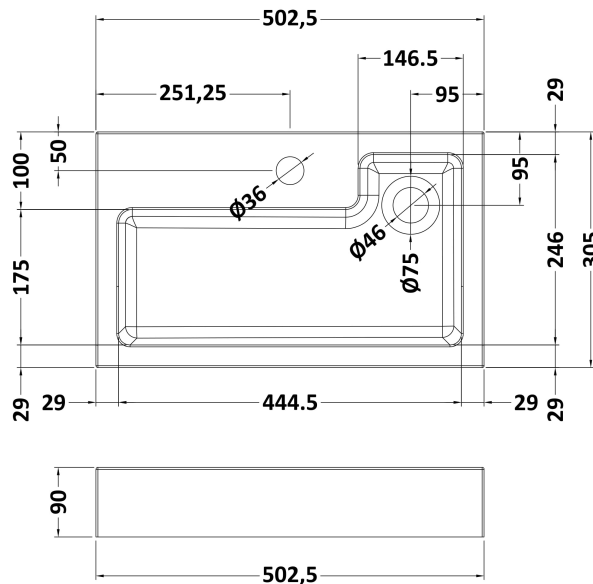

Sales Code: MER014

Description: 500X300 Wh 1-Door Vanity & Basin

Packaging Details

Barcode: 5056462600994

Sales Code: MOZ581

Description: 500X300 Wh 1-Door Unit

Product Dimensions

Height (mm):	430
Width (mm):	500
Depth (mm):	298
Nett Weight (kg):	13

Packaging Dimensions

Height (mm):	450
Width (mm):	520
Depth (mm):	320
Gross Weight (kg):	13.5

Packaging Data

Box Colour:	Brown Cardboard Box
Box Qty:	1
Label Size:	50 x 100
Label Colour:	White Label
Label Qty:	2

Outer Box Dimensions (If Applicable)

Height (mm):	
Width (mm):	
Depth (mm):	
Gross Weight (kg):	
Barcode:	5056211874744

Product Details

Country of Origin:	United Kingdom
Fitting Instruction:	No
CE & UKCA:	N/A
FSC Certified Materials:	Yes
Colour:	Anthracite Woodgrain
Construction Method:	Cam & Wood Dowel
Construction Type:	Rigid
Cabinet Finish:	MFC Textured Matt
Fascia Finish:	MFC Textured Matt
Cabinet Thickness (mm):	18
Fascia Thickness (mm):	18
Drawer Included:	No
Drawer Type:	Not Applicable
No of Shelves:	0
Hinge Type:	95 Degree Soft Close
Hinge Included:	Yes
Adjustable Legs:	No, Not Required
Fixings Included:	Yes
Handle Style:	Not Applicable
Waste Shroud:	Not Applicable
Handle Included:	No, Not Required
Handle Type:	Not Applicable

Sales Code: PMB021

Description: L Shaped Poly Marble Basin 503 X 305 Rw

Product Dimensions

Height (mm):	90
Width (mm):	503
Depth (mm):	305
Nett Weight (kg):	10.5

Packaging Dimensions

Height (mm):	90
Width (mm):	525
Depth (mm):	380
Gross Weight (kg):	11