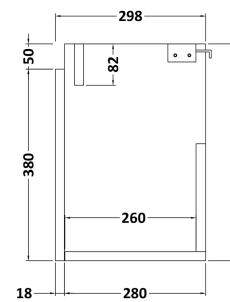

Sales Code: MER014

Description: 500X300 Wh 1-Door Vanity & Basin

Packaging Details

Barcode: 5056462600994

Sales Code: MOZ581

Description: 500X300 Wh 1-Door Unit

Product Dimensions

Height (mm):	430
Width (mm):	500
Depth (mm):	298
Nett Weight (kg):	13

Packaging Dimensions

Height (mm):	450
Width (mm):	520
Depth (mm):	320
Gross Weight (kg):	13.5

Packaging Data

Box Colour:	Brown Cardboard Box
Box Qty:	1
Label Size:	50 x 100
Label Colour:	White Label
Label Qty:	2

Sales Code: PMB021

Description: L Shaped Poly Marble Basin 503 X 305 Rw

Product Dimensions

Height (mm):	90
Width (mm):	503
Depth (mm):	305
Nett Weight (kg):	10.5

Packaging Dimensions

Height (mm):	90
Width (mm):	525
Depth (mm):	380
Gross Weight (kg):	11

Packaging Data

Box Colour:	Brown Cardboard Box - Printed
Box Qty:	1
Label Size:	100 x 50
Label Colour:	White Label
Label Qty:	2

Outer Box Dimensions (If Applicable)

Height (mm):	
Width (mm):	
Depth (mm):	
Gross Weight (kg):	
Barcode:	5056211875857