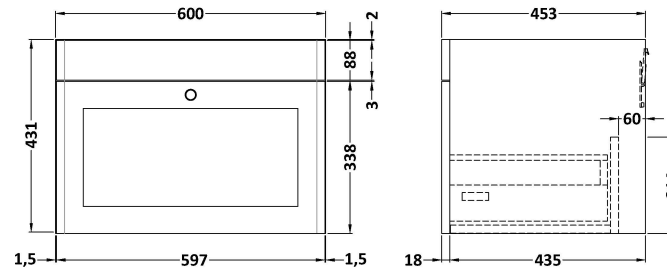

Sales Code: CLC194GR2

Description: 1200 W/H 2-Drawer Unit & Marble Top

Packaging Details

Barcode: 5056678417874

Sales Code: CLA194

Description: 600 W/H 1-Drawer Unit (431X600x453)

Product Dimensions

Height (mm):	431
Width (mm):	600
Depth (mm):	453
Nett Weight (kg):	19

Packaging Dimensions

Height (mm):	465
Width (mm):	625
Depth (mm):	480
Gross Weight (kg):	19.5

Packaging Data

Box Colour:	Brown Cardboard Box
Box Qty:	1
Label Size:	100 x 50
Label Colour:	White Label
Label Qty:	2

Sales Code: LOM235

Description: 1200 Double Bowl Marble Top 1Th

Product Dimensions

Height (mm):	268
Width (mm):	1220
Depth (mm):	463
Nett Weight (kg):	27.5

Packaging Dimensions

Height (mm):	310
Width (mm):	1300
Depth (mm):	550
Gross Weight (kg):	28

Packaging Data

Box Colour:	White Cardboard Box
Box Qty:	1
Label Size:	100 x 50
Label Colour:	White Label
Label Qty:	2

Outer Box Dimensions (If Applicable)

Height (mm):	
Width (mm):	
Depth (mm):	
Gross Weight (kg):	
Barcode:	5056211819103