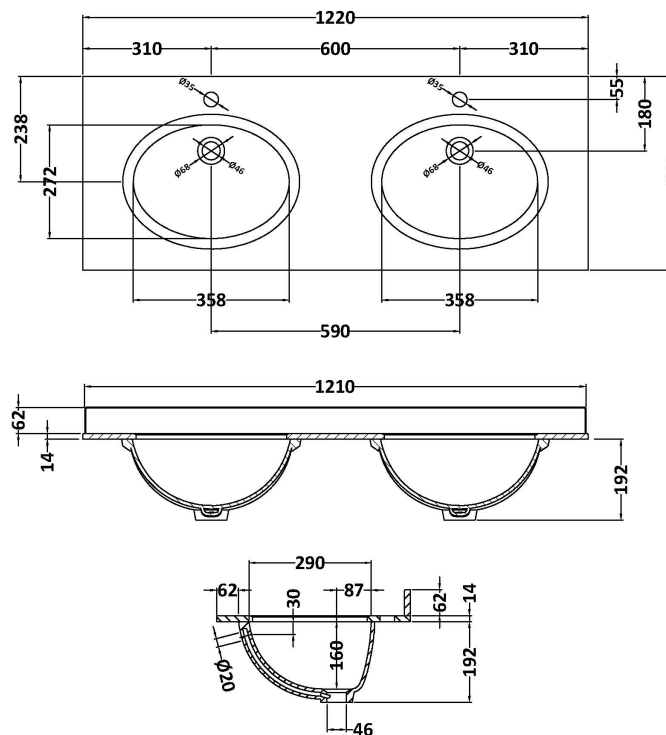

Packaging Dimensions

Height (mm):	465
Width (mm):	625
Depth (mm):	480
Gross Weight (kg):	19.5

Packaging Data

Box Colour:	Brown Cardboard Box
Box Qty:	1
Label Size:	100 x 50
Label Colour:	White Label
Label Qty:	2

Outer Box Dimensions (If Applicable)

Height (mm):	
Width (mm):	
Depth (mm):	
Gross Weight (kg):	
Barcode:	5056462643267

Product Details

Country of Origin:	China
Fitting Instruction:	No
CE & UKCA:	N/A
FSC Certified Materials:	Yes
Colour:	Satin White
Construction Method:	Cam & Wood Dowel
Construction Type:	Rigid
Cabinet Finish:	MFC Painted Matt
Fascia Finish:	Mdf Painted Matt
Cabinet Thickness (mm):	18
Fascia Thickness (mm):	18
Drawer Included:	Yes
Drawer Type:	80mm High Metal S/C Inc Galler
No of Shelves:	Not Applicable
Hinge Type:	Not Applicable
Hinge Included:	Not Applicable
Adjustable Legs:	No, Not Required
Fixings Included:	Yes
Handle Style:	Traditional
Waste Shroud:	Yes
Handle Included:	Yes, Supplied
Handle Type:	Knob

Sales Code: LOM235

Description: 1200 Double Bowl Marble Top 1Th

Product Dimensions

Height (mm):	268
Width (mm):	1220
Depth (mm):	463
Nett Weight (kg):	27.5

Packaging Dimensions

Height (mm):	310
Width (mm):	1300
Depth (mm):	550
Gross Weight (kg):	28

Packaging Data

Box Colour:	White Cardboard Box
Box Qty:	1
Label Size:	100 x 50
Label Colour:	White Label
Label Qty:	2

Outer Box Dimensions (If Applicable)

Height (mm):	
Width (mm):	
Depth (mm):	
Gross Weight (kg):	
Barcode:	5056211819103