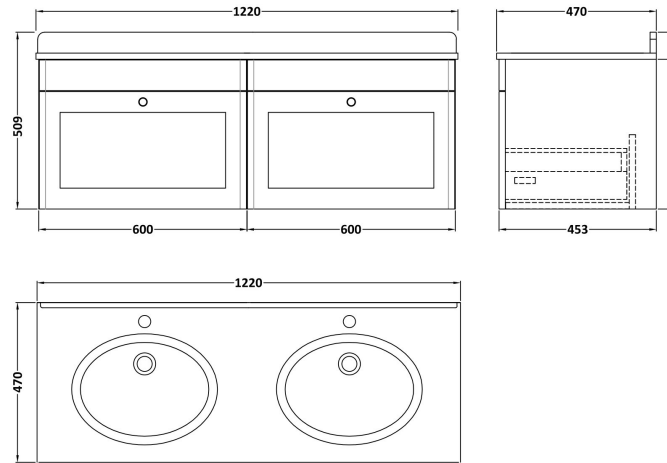

Sales Code: CLC194GR2

Description: 1200 W/H 2-Drawer Unit & Marble Top

Packaging Details

Barcode: 5056678417874

Sales Code: CLA194

Description: 600 W/H 1-Drawer Unit (431X600x453)

Product Dimensions

Height (mm):	431
Width (mm):	600
Depth (mm):	453
Nett Weight (kg):	19

Packaging Dimensions

Height (mm):	465
Width (mm):	625
Depth (mm):	480
Gross Weight (kg):	19.5

Packaging Data

Box Colour:	Brown Cardboard Box
Box Qty:	1
Label Size:	100 x 50
Label Colour:	White Label
Label Qty:	2

Outer Box Dimensions (If Applicable)

Height (mm):	
Width (mm):	
Depth (mm):	
Gross Weight (kg):	
Barcode:	5056462643267

Product Details

Country of Origin:	China
Fitting Instruction:	No
CE & UKCA:	N/A
FSC Certified Materials:	Yes
Colour:	Satin White
Construction Method:	Cam & Wood Dowel
Construction Type:	Rigid
Cabinet Finish:	MFC Painted Matt
Fascia Finish:	Mdf Painted Matt
Cabinet Thickness (mm):	18
Fascia Thickness (mm):	18
Drawer Included:	Yes
Drawer Type:	80mm High Metal S/C Inc Galler
No of Shelves:	Not Applicable
Hinge Type:	Not Applicable
Hinge Included:	Not Applicable
Adjustable Legs:	No, Not Required
Fixings Included:	Yes
Handle Style:	Traditional
Waste Shroud:	Yes
Handle Included:	Yes, Supplied
Handle Type:	Knob

Sales Code: LOM235

Description: 1200 Double Bowl Marble Top 1Th

Product Dimensions

Height (mm):	268
Width (mm):	1220
Depth (mm):	463
Nett Weight (kg):	27.5

Packaging Dimensions

Height (mm):	310
Width (mm):	1300
Depth (mm):	550
Gross Weight (kg):	28