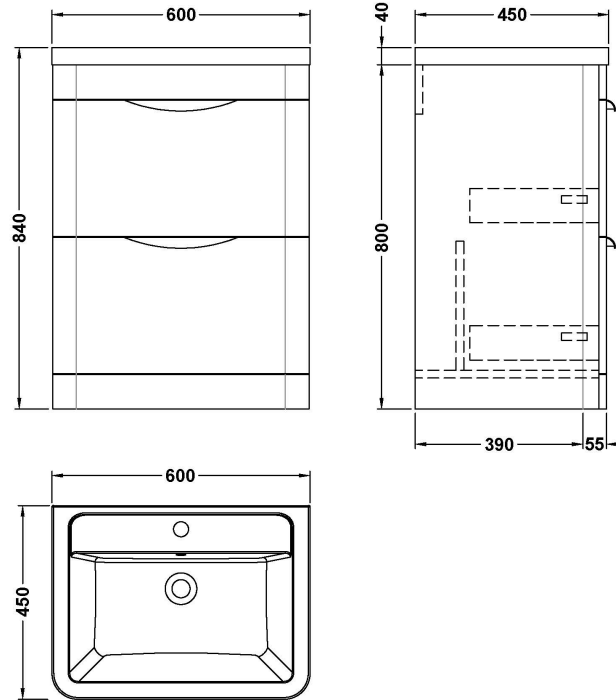

Sales Code: FPA001A

Description: Parade 600 F/S 2 Drawer Unit & Basin

Packaging Details

Barcode: 5056211888437