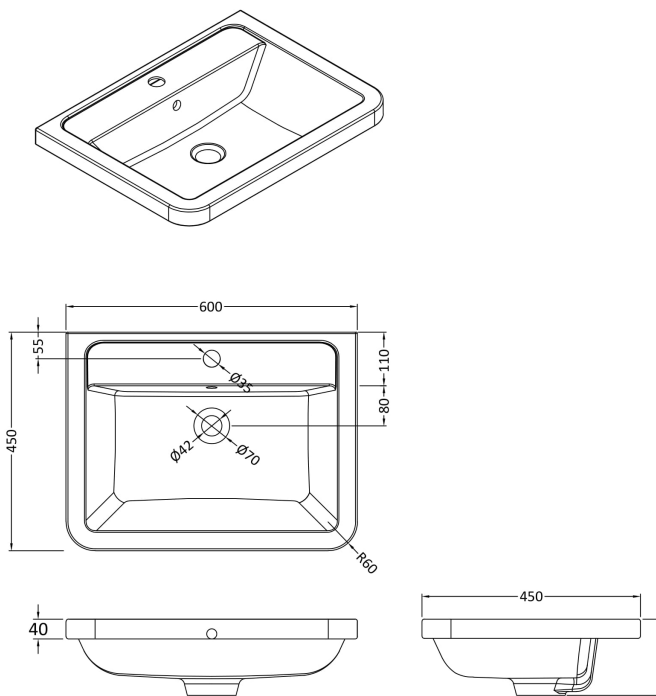

### Product Dimensions

Height (mm):	450
Width (mm):	600
Depth (mm):	157
Nett Weight (kg):	12.82

### Packaging Dimensions

Height (mm):	470
Width (mm):	640
Depth (mm):	167
Gross Weight (kg):	12.82

### Product Dimensions

Height (mm):	800
Width (mm):	596
Depth (mm):	445
Nett Weight (kg):	34

### Packaging Dimensions

Height (mm):	850
Width (mm):	600
Depth (mm):	455
Gross Weight (kg):	34