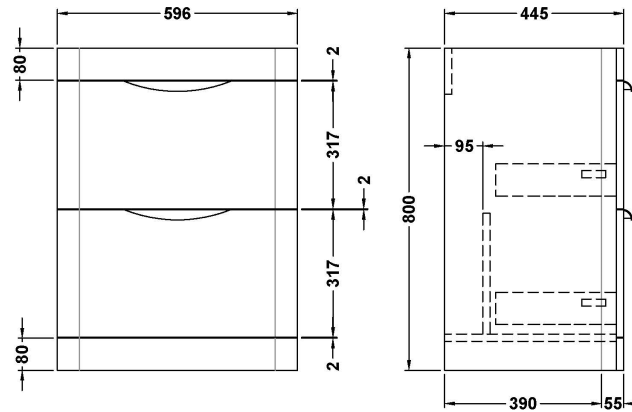

### Product Dimensions

Height (mm):	450
Width (mm):	600
Depth (mm):	157
Nett Weight (kg):	12.82

### Packaging Dimensions

Height (mm):	470
Width (mm):	640
Depth (mm):	167
Gross Weight (kg):	12.82

### Outer Box Dimensions (If Applicable)

Height (mm):	
Width (mm):	
Depth (mm):	
Gross Weight (kg):	
Barcode:	5056211875789

### Product Dimensions

Height (mm):	800
Width (mm):	596
Depth (mm):	445
Nett Weight (kg):	34