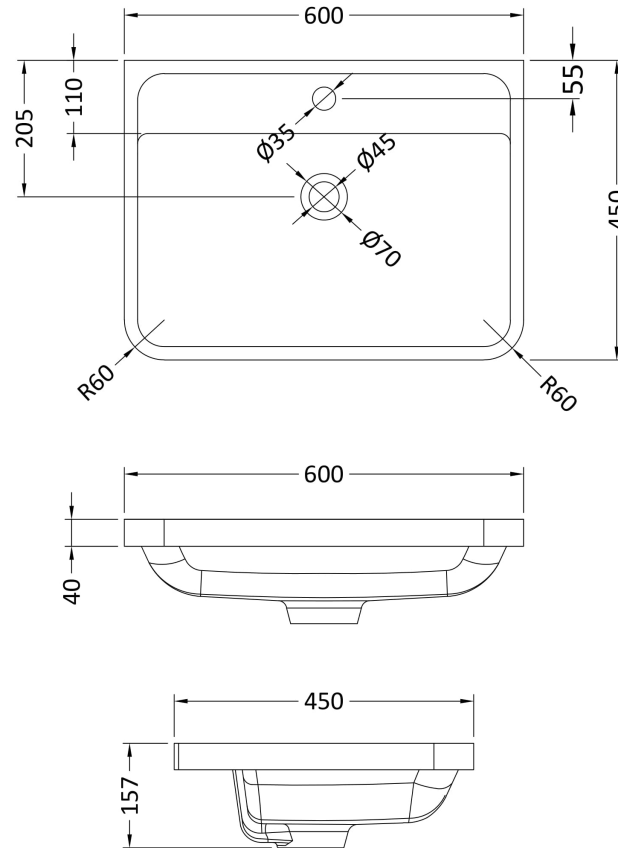

Packaging Dimensions

Height (mm):	850
Width (mm):	600
Depth (mm):	455
Gross Weight (kg):	34

Packaging Data

Box Colour:	Brown Cardboard Box - Printed
Box Qty:	1
Label Size:	100 x 50
Label Colour:	White Label
Label Qty:	2

Outer Box Dimensions (If Applicable)

Height (mm):	
Width (mm):	
Depth (mm):	
Gross Weight (kg):	
Barcode:	5055275811474

Product Details

Country of Origin:	China
Fitting Instruction:	No
CE & UKCA:	N/A
FSC Certified Materials:	Yes
Colour:	Gloss White
Construction Method:	Cam & Wood Dowel
Construction Type:	Rigid
Cabinet Finish:	MFC Smooth Matt
Fascia Finish:	Mdf Painted Gloss
Cabinet Thickness (mm):	18
Fascia Thickness (mm):	18
Drawer Included:	Yes
Drawer Type:	80mm High Metal S/C Inc Galler
No of Shelves:	0
Hinge Type:	Not Applicable
Hinge Included:	No
Adjustable Legs:	No
Fixings Included:	No
Handle Style:	Contemporary
Waste Shroud:	Yes
Handle Included:	Yes
Handle Type:	Cup

Sales Code: PMB003

Description: 600X450mm Poly Marble Basin

Product Dimensions

Height (mm):	450
Width (mm):	600
Depth (mm):	157
Nett Weight (kg):	12.82

Packaging Dimensions

Height (mm):	167
Width (mm):	640
Depth (mm):	470
Gross Weight (kg):	12.82

Packaging Data

Box Colour:	Brown Cardboard Box - Printed
Box Qty:	1
Label Size:	100 x 50
Label Colour:	White Label
Label Qty:	2

Outer Box Dimensions (If Applicable)

Height (mm):	
Width (mm):	
Depth (mm):	
Gross Weight (kg):	
Barcode:	5055369021734