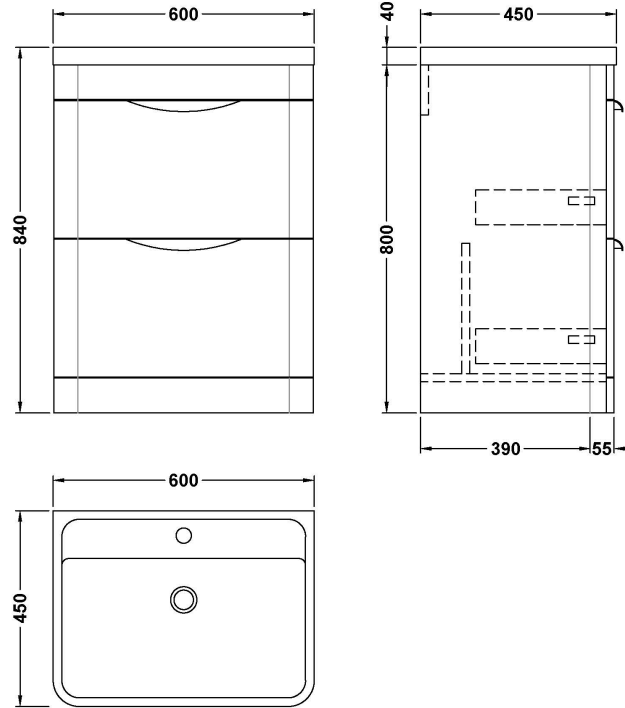

Sales Code: FPA001

Description: Parade 600 F/S 2 Drawer Basin & Cabinet

Packaging Details

Barcode: 5055369021710

Sales Code: PMP193

Description: 600 Floor Standing 2-Drawer Basin Unit

Product Dimensions

Height (mm):	800
Width (mm):	596
Depth (mm):	445
Nett Weight (kg):	34

Packaging Dimensions

Height (mm):	850
Width (mm):	600
Depth (mm):	455
Gross Weight (kg):	34

Packaging Data

Box Colour:	Brown Cardboard Box - Printed
Box Qty:	1
Label Size:	100 x 50
Label Colour:	White Label
Label Qty:	2

Outer Box Dimensions (If Applicable)

Height (mm):	
Width (mm):	
Depth (mm):	
Gross Weight (kg):	
Barcode:	5055275811474

Product Details

Country of Origin:	China
Fitting Instruction:	No
CE & UKCA:	N/A
FSC Certified Materials:	Yes
Colour:	Gloss White
Construction Method:	Cam & Wood Dowel
Construction Type:	Rigid
Cabinet Finish:	MFC Smooth Matt
Fascia Finish:	Mdf Painted Gloss
Cabinet Thickness (mm):	18
Fascia Thickness (mm):	18
Drawer Included:	Yes
Drawer Type:	80mm High Metal S/C Inc Galler
No of Shelves:	0
Hinge Type:	Not Applicable
Hinge Included:	No
Adjustable Legs:	No
Fixings Included:	No
Handle Style:	Contemporary
Waste Shroud:	Yes
Handle Included:	Yes
Handle Type:	Cup

Sales Code: PMB003

Description: 600X450mm Poly Marble Basin

Product Dimensions

Height (mm):	450
Width (mm):	600
Depth (mm):	157
Nett Weight (kg):	12.82

Packaging Dimensions

Height (mm):	167
Width (mm):	640
Depth (mm):	470
Gross Weight (kg):	12.82