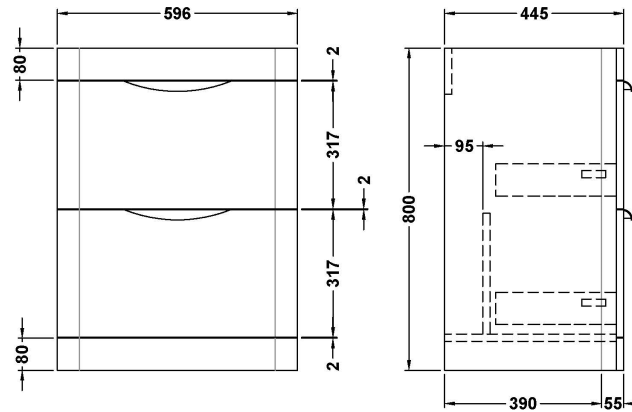

Sales Code: FPA001

Description: Parade 600 F/S 2 Drawer Basin & Cabinet

Packaging Details

Barcode: 5055369021710

Sales Code: PMP193

Description: 600 Floor Standing 2-Drawer Basin Unit

Product Dimensions

Height (mm):	800
Width (mm):	596
Depth (mm):	445
Nett Weight (kg):	34

Packaging Dimensions

Height (mm):	850
Width (mm):	600
Depth (mm):	455
Gross Weight (kg):	34

Packaging Data

Box Colour:	Brown Cardboard Box - Printed
Box Qty:	1
Label Size:	100 x 50
Label Colour:	White Label
Label Qty:	2

Outer Box Dimensions (If Applicable)

Height (mm):	
Width (mm):	
Depth (mm):	
Gross Weight (kg):	
Barcode:	5055275811474

Product Details

Country of Origin:	China
Fitting Instruction:	No
CE & UKCA:	N/A
FSC Certified Materials:	Yes
Colour:	Gloss White
Construction Method:	Cam & Wood Dowel
Construction Type:	Rigid
Cabinet Finish:	MFC Smooth Matt
Fascia Finish:	Mdf Painted Gloss
Cabinet Thickness (mm):	18
Fascia Thickness (mm):	18
Drawer Included:	Yes
Drawer Type:	80mm High Metal S/C Inc Galler
No of Shelves:	0
Hinge Type:	Not Applicable
Hinge Included:	No
Adjustable Legs:	No
Fixings Included:	No
Handle Style:	Contemporary
Waste Shroud:	Yes
Handle Included:	Yes
Handle Type:	Cup

Sales Code: PMB003

Description: 600X450mm Poly Marble Basin

Product Dimensions

Height (mm):	450
Width (mm):	600
Depth (mm):	157
Nett Weight (kg):	12.82

Packaging Dimensions

Height (mm):	167
Width (mm):	640
Depth (mm):	470
Gross Weight (kg):	12.82