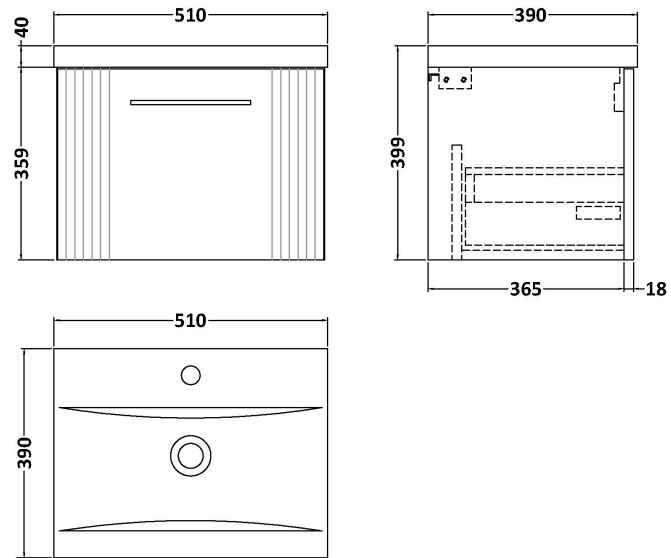

Sales Code: DPF891A

Description: 500 W/H Single Drawer Vanity & Basin 1

Packaging Details

Barcode: 5056462675039

Sales Code: FLT891

Description: 500 W/H Single Drawer Unit

Product Dimensions

Height (mm):	359
Width (mm):	500
Depth (mm):	383
Nett Weight (kg):	12

Packaging Dimensions

Height (mm):	380
Width (mm):	520
Depth (mm):	405
Gross Weight (kg):	12.5

Packaging Data

Box Colour:	Brown Cardboard Box - Printed
Box Qty:	0
Label Size:	0 x 0
Label Colour:	Not Applicable
Label Qty:	0

Outer Box Dimensions (If Applicable)

Height (mm):	
Width (mm):	
Depth (mm):	
Gross Weight (kg):	
Barcode:	5056462655352

Product Details

Country of Origin:	China
Fitting Instruction:	No
CE & UKCA:	
FSC Certified Materials:	Yes
Colour:	Satin Green
Construction Method:	Cam & Wood Dowel
Construction Type:	Rigid
Cabinet Finish:	MFC Painted Gloss
Fascia Finish:	Mdf Painted Gloss
Cabinet Thickness (mm):	16
Fascia Thickness (mm):	18
Drawer Included:	Yes
Drawer Type:	80mm High Metal S/C Inc Galler
No of Shelves:	0
Hinge Type:	Not Applicable
Hinge Included:	No
Adjustable Legs:	No, Not Required
Fixings Included:	Yes
Handle Style:	Modern
Waste Shroud:	Yes
Handle Included:	Yes, Supplied
Handle Type:	Finger Pull

Sales Code: NVM012

Description: 500 Mid-Edged Basin 1 Th

Product Dimensions

Height (mm):	180
Width (mm):	510
Depth (mm):	390
Nett Weight (kg):	10.54

Packaging Dimensions

Height (mm):	210
Width (mm):	410
Depth (mm):	530
Gross Weight (kg):	10.54