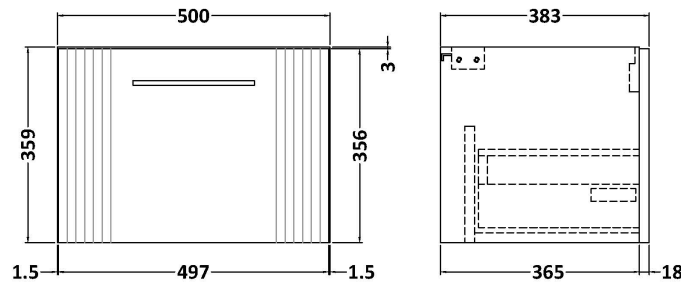

Sales Code: DPF891A

Description: 500 W/H Single Drawer Vanity & Basin 1

Packaging Details

Barcode: 5056462675039

Sales Code: FLT891

Description: 500 W/H Single Drawer Unit

Product Dimensions

Height (mm):	359
Width (mm):	500
Depth (mm):	383
Nett Weight (kg):	12

Packaging Dimensions

Height (mm):	380
Width (mm):	520
Depth (mm):	405
Gross Weight (kg):	12.5

Packaging Data

Box Colour:	Brown Cardboard Box - Printed
Box Qty:	0
Label Size:	0 x 0
Label Colour:	Not Applicable
Label Qty:	0

Sales Code: NVM012

Description: 500 Mid-Edged Basin 1 Th

Product Dimensions

Height (mm):	180
Width (mm):	510
Depth (mm):	390
Nett Weight (kg):	10.54

Packaging Dimensions

Height (mm):	210
Width (mm):	410
Depth (mm):	530
Gross Weight (kg):	10.54

Packaging Data

Box Colour:	Brown Cardboard Box - Printed
Box Qty:	1
Label Size:	100 x 50
Label Colour:	White Label
Label Qty:	2

Outer Box Dimensions (If Applicable)

Height (mm):	
Width (mm):	
Depth (mm):	
Gross Weight (kg):	
Barcode:	5055369043446