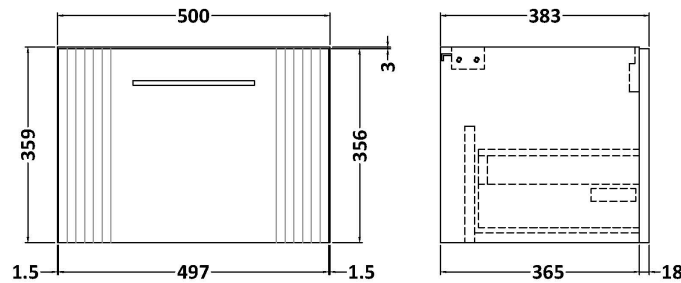

Sales Code: DPF1491A

Description: 500 W/H Single Drawer Vanity & Basin 1

Packaging Details

Barcode: 5056462675008

Sales Code: FLT1491

Description: 500 W/H Single Drawer Unit

Product Dimensions

Height (mm):	359
Width (mm):	500
Depth (mm):	383
Nett Weight (kg):	12

Packaging Dimensions

Height (mm):	380
Width (mm):	520
Depth (mm):	405
Gross Weight (kg):	12.5

Packaging Data

Box Colour:	Brown Cardboard Box - Printed
Box Qty:	0
Label Size:	0 x 0
Label Colour:	Not Applicable
Label Qty:	0

Sales Code: NVM012

Description: 500 Mid-Edged Basin 1 Th

Product Dimensions

Height (mm):	180
Width (mm):	510
Depth (mm):	390
Nett Weight (kg):	10.54

Packaging Dimensions

Height (mm):	210
Width (mm):	410
Depth (mm):	530
Gross Weight (kg):	10.54

Packaging Data

Box Colour:	Brown Cardboard Box - Printed
Box Qty:	1
Label Size:	100 x 50
Label Colour:	White Label
Label Qty:	2

Outer Box Dimensions (If Applicable)

Height (mm):	
Width (mm):	
Depth (mm):	
Gross Weight (kg):	
Barcode:	5055369043446