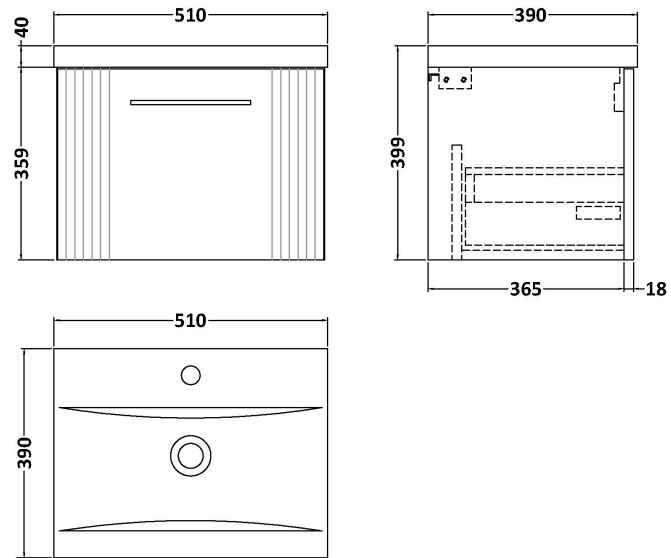

Sales Code: DPF1491A

Description: 500 W/H Single Drawer Vanity & Basin 1

Packaging Details

Barcode: 5056462675008

Sales Code: FLT1491

Description: 500 W/H Single Drawer Unit

Product Dimensions

Height (mm):	359
Width (mm):	500
Depth (mm):	383
Nett Weight (kg):	12

Packaging Dimensions

Height (mm):	380
Width (mm):	520
Depth (mm):	405
Gross Weight (kg):	12.5

Packaging Data

Box Colour:	Brown Cardboard Box - Printed
Box Qty:	0
Label Size:	0 x 0
Label Colour:	Not Applicable
Label Qty:	0

Outer Box Dimensions (If Applicable)

Height (mm):	
Width (mm):	
Depth (mm):	
Gross Weight (kg):	
Barcode:	5056462661117

Product Details

Country of Origin:	China
Fitting Instruction:	No
CE & UKCA:	
FSC Certified Materials:	Yes
Colour:	Satin Anthracite
Construction Method:	Cam & Wood Dowel
Construction Type:	Rigid
Cabinet Finish:	MFC Painted Gloss
Fascia Finish:	Mdf Painted Gloss
Cabinet Thickness (mm):	16
Fascia Thickness (mm):	18
Drawer Included:	Yes
Drawer Type:	80mm High Metal S/C Inc Galler
No of Shelves:	0
Hinge Type:	Not Applicable
Hinge Included:	No
Adjustable Legs:	No, Not Required
Fixings Included:	Yes
Handle Style:	Modern
Waste Shroud:	Yes
Handle Included:	Yes, Supplied
Handle Type:	Finger Pull

Sales Code: NVM012

Description: 500 Mid-Edged Basin 1 Th

Product Dimensions

Height (mm):	180
Width (mm):	510
Depth (mm):	390
Nett Weight (kg):	10.54

Packaging Dimensions

Height (mm):	210
Width (mm):	410
Depth (mm):	530
Gross Weight (kg):	10.54