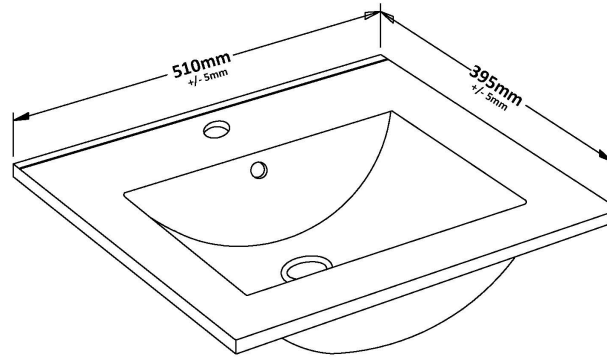

### Product Dimensions

Height (mm):	359
Width (mm):	500
Depth (mm):	383
Nett Weight (kg):	12

### Packaging Dimensions

Height (mm):	380
Width (mm):	520
Depth (mm):	405
Gross Weight (kg):	12.5

### Outer Box Dimensions (If Applicable)

Height (mm):	
Width (mm):	
Depth (mm):	
Gross Weight (kg):	
Barcode:	5056462655352

### Product Dimensions

Height (mm):	170
Width (mm):	500
Depth (mm):	390
Nett Weight (kg):	9