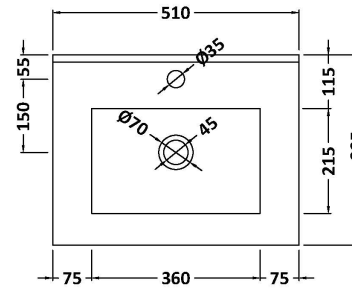

### Product Dimensions

Height (mm):	359
Width (mm):	500
Depth (mm):	383
Nett Weight (kg):	12

### Packaging Dimensions

Height (mm):	380
Width (mm):	520
Depth (mm):	405
Gross Weight (kg):	12.5

### Outer Box Dimensions (If Applicable)

Height (mm):	
Width (mm):	
Depth (mm):	
Gross Weight (kg):	
Barcode:	5056462655352

### Product Dimensions

Height (mm):	170
Width (mm):	500
Depth (mm):	390
Nett Weight (kg):	9