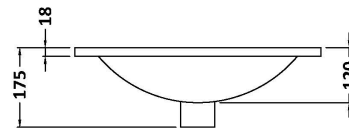

### Product Dimensions

Height (mm):	359
Width (mm):	500
Depth (mm):	383
Nett Weight (kg):	12

### Packaging Dimensions

Height (mm):	380
Width (mm):	520
Depth (mm):	405
Gross Weight (kg):	12.5

### Outer Box Dimensions (If Applicable)

Height (mm):	
Width (mm):	
Depth (mm):	
Gross Weight (kg):	
Barcode:	5056462655352

### Product Dimensions

Height (mm):	170
Width (mm):	500
Depth (mm):	390
Nett Weight (kg):	9