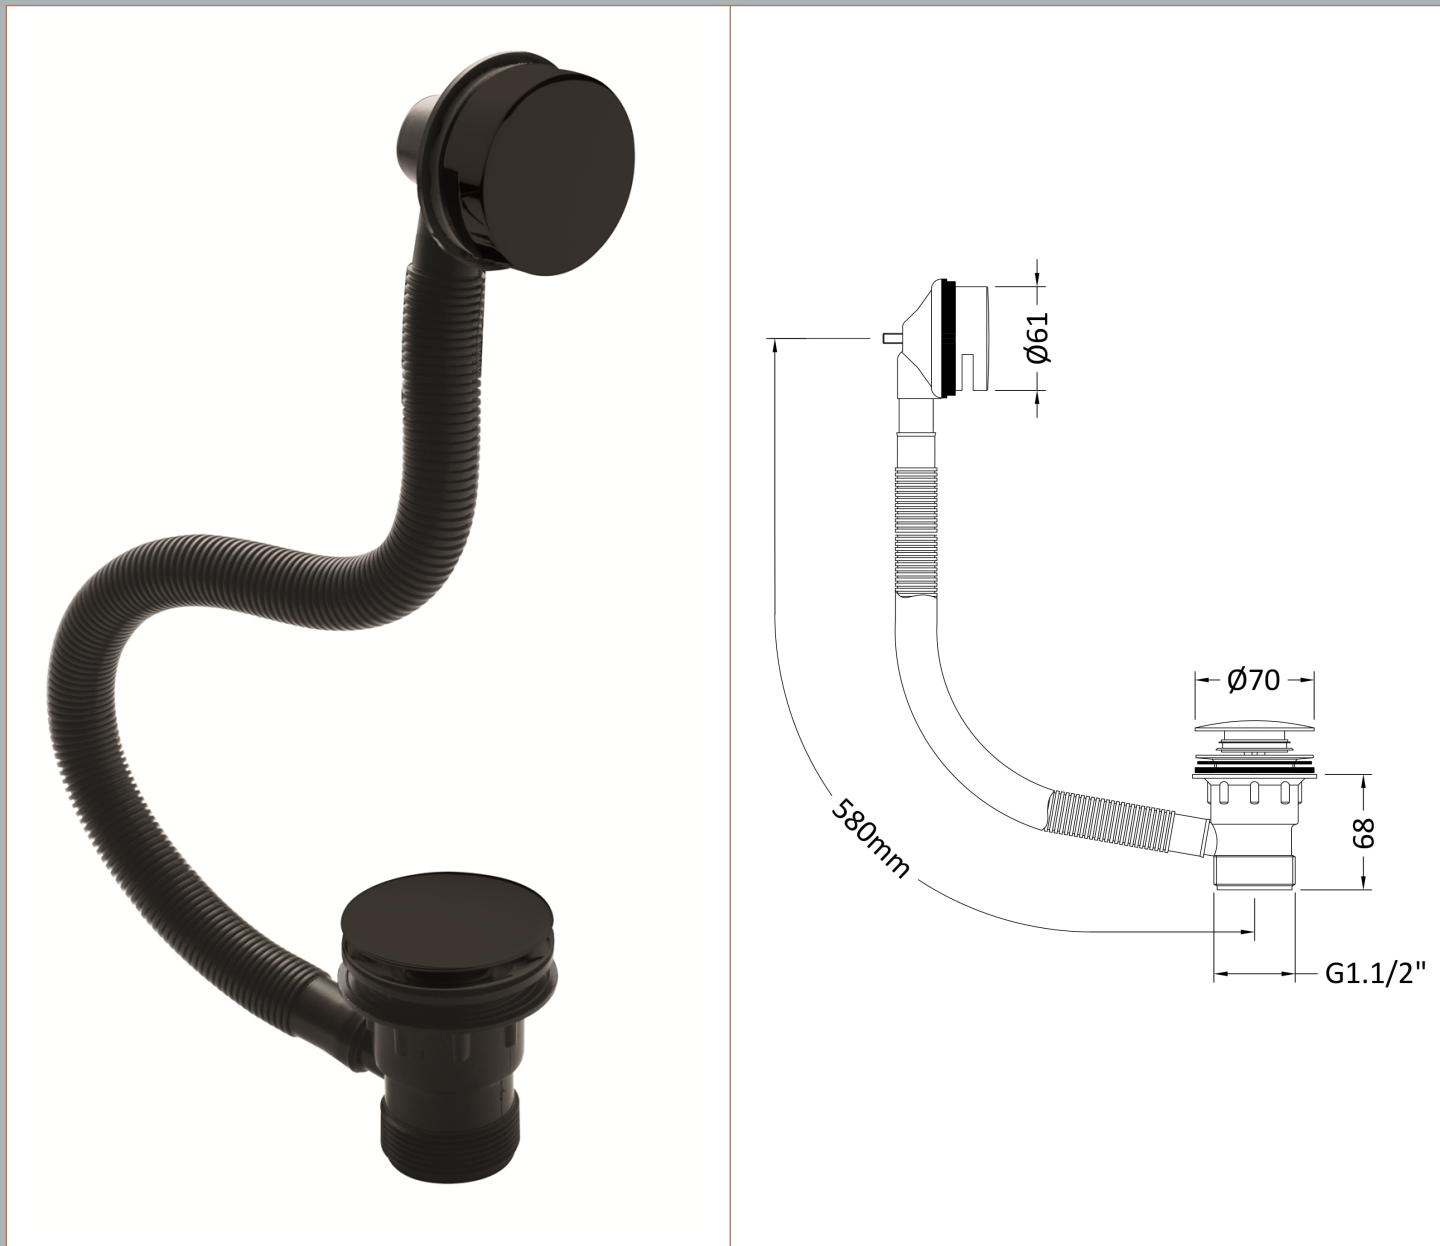

Sales Code: E427

Description: Easyclean Sprung Plug Bath Waste

Product Dimensions

Length (mm):	
Width (mm):	70
Height (mm):	70
Depth (mm):	100
Nett Weight (kg):	0.47

Packaging Dimensions

Height (mm):	75
Width (mm):	120
Depth (mm):	210
Gross Weight (kg):	0.47

Packaging Data

Box Colour:	White Cardboard Box
Box Qty:	1
Label Size:	100 x 50
Label Colour:	White Label
Label Qty:	2

Outer Box Dimensions (If Applicable)

Height (mm):	440
Width (mm):	540
Length (mm):	
Depth (mm):	
Gross Weight (kg):	20
Barcode:	5056211897804

Product Details

Country of Origin:	China
Fitting Instruction:	No
CE & UKCA:	N/A
Product Material:	Brass
Heating Element Wattage:	Not Applicable
Colour/Finish:	Black
Product Diameter:	70mm
Connection Size:	1 1/2"