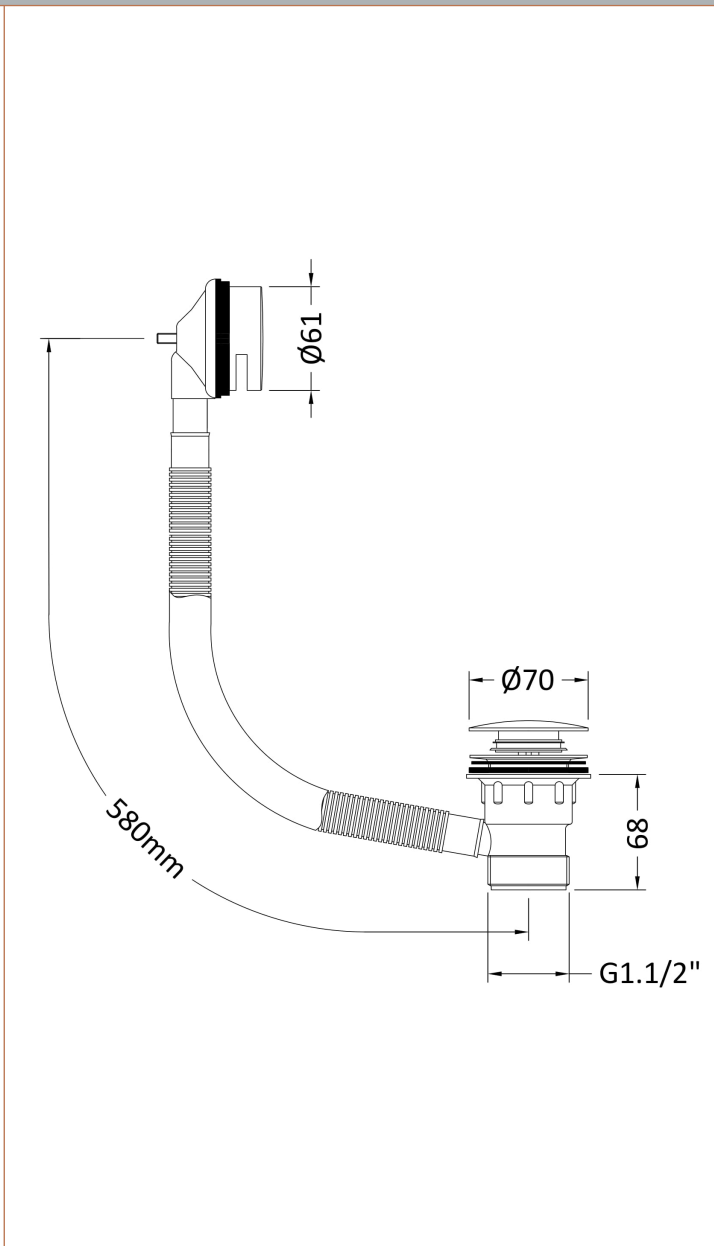

Sales Code: E427

Description: Easyclean Sprung Plug Bath Waste

Product Dimensions

Length (mm):	
Width (mm):	70
Height (mm):	70
Depth (mm):	100
Nett Weight (kg):	0.47

Packaging Dimensions

Height (mm):	75
Width (mm):	120
Depth (mm):	210
Gross Weight (kg):	0.47

Packaging Data

Box Colour:	White Cardboard Box
Box Qty:	1
Label Size:	100 x 50
Label Colour:	White Label
Label Qty:	2

Outer Box Dimensions (If Applicable)

Height (mm):	440
Width (mm):	540
Length (mm):	
Depth (mm):	
Gross Weight (kg):	20
Barcode:	5056211897804

Product Details

Country of Origin:	China
Fitting Instruction:	No
CE & UKCA:	N/A
Product Material:	Brass
Heating Element Wattage:	Not Applicable
Colour/Finish:	Black
Product Diameter:	70mm
Connection Size:	1 1/2"