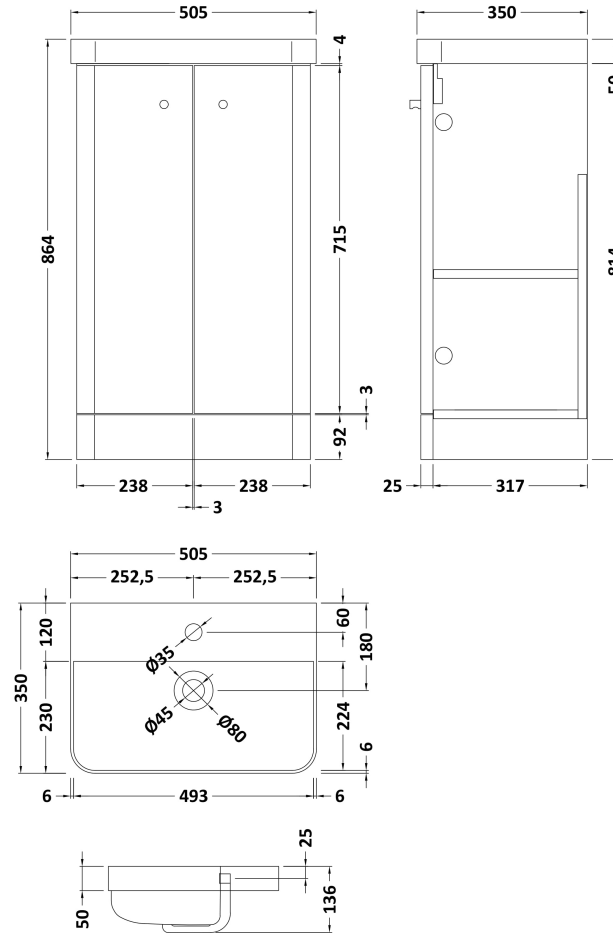

Sales Code: COR104

Description: 500 Floor Standing 2-Door Unit & Basin

Packaging Details

Barcode: 5056211897132

Sales Code: RC0103

Description: 500 Floor Standing 2-Door Unit

Product Dimensions

Height (mm):	814
Width (mm):	479
Depth (mm):	342
Nett Weight (kg):	17.5

Packaging Dimensions

Height (mm):	835
Width (mm):	500
Depth (mm):	340
Gross Weight (kg):	18

Packaging Data

Box Colour:	Brown Cardboard Box - Printed
Box Qty:	1
Label Size:	100 x 50
Label Colour:	Not Applicable
Label Qty:	0

Outer Box Dimensions (If Applicable)

Height (mm):	
Width (mm):	
Depth (mm):	
Gross Weight (kg):	
Barcode:	5056211853343

Product Details

Country of Origin:	China
Fitting Instruction:	No
CE & UKCA:	N/A
FSC Certified Materials:	Yes
Colour:	Gloss White
Construction Method:	Cam & Wood Dowel
Construction Type:	Rigid
Cabinet Finish:	MFC Painted Gloss
Fascia Finish:	Mdf Painted Gloss
Cabinet Thickness (mm):	16
Fascia Thickness (mm):	25
Drawer Included:	No
Drawer Type:	Not Applicable
No of Shelves:	2
Hinge Type:	95 Degree Clip-On Soft Close
Hinge Included:	Yes
Adjustable Legs:	No
Fixings Included:	Yes
Handle Style:	Modern
Waste Shroud:	No
Handle Included:	Yes
Handle Type:	Knob

Sales Code: RC003

Description: 500 Thin Edge Basin 1Th (Radius Corners)

Product Dimensions

Height (mm):	135
Width (mm):	505
Depth (mm):	355
Nett Weight (kg):	10

Packaging Dimensions

Height (mm):	415
Width (mm):	540
Depth (mm):	210
Gross Weight (kg):	10.5