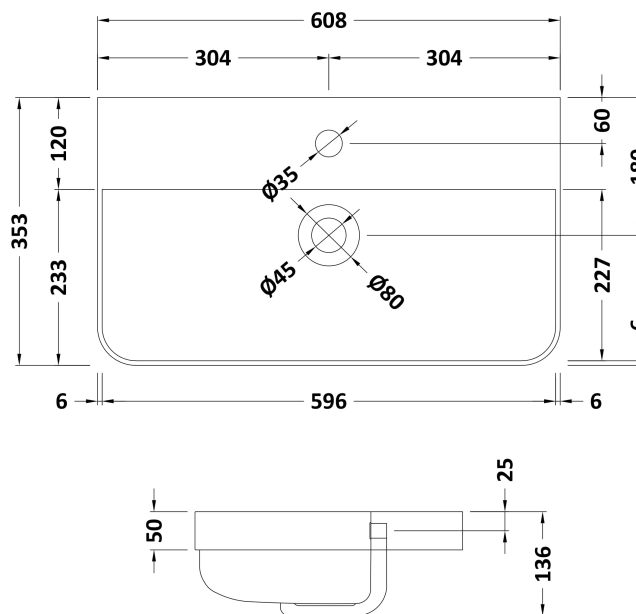

### Product Dimensions

Height (mm):	814
Width (mm):	579
Depth (mm):	342
Nett Weight (kg):	19.5

### Packaging Dimensions

Height (mm):	835
Width (mm):	600
Depth (mm):	340
Gross Weight (kg):	20

### Outer Box Dimensions (If Applicable)

Height (mm):	
Width (mm):	
Depth (mm):	
Gross Weight (kg):	
Barcode:	5056211853367

### Product Dimensions

Height (mm):	135
Width (mm):	605
Depth (mm):	355
Nett Weight (kg):	10.5