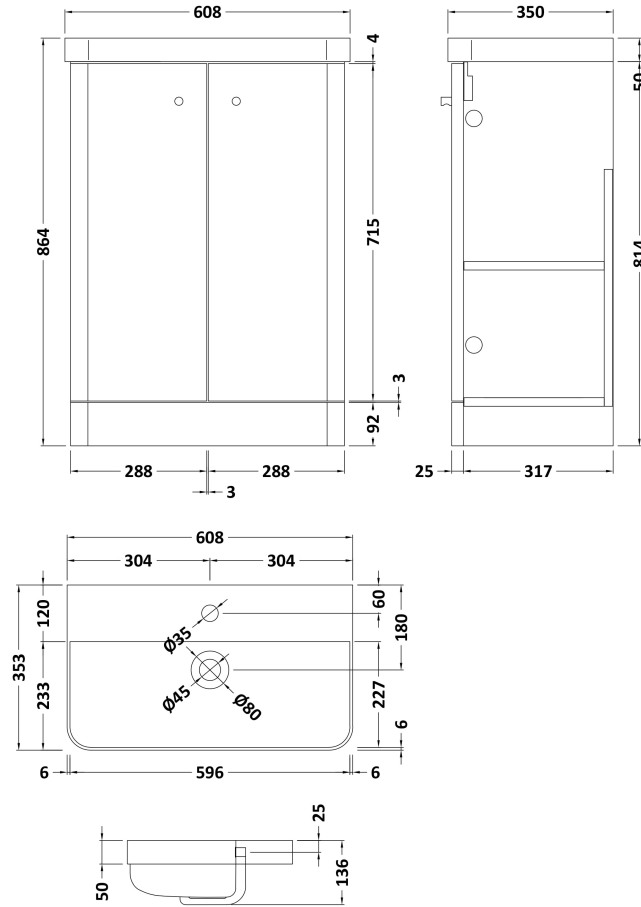

Sales Code: COR106

Description: 600 Floor Standing 2-Door Unit & Basin

Packaging Details

Barcode: 5056211897194