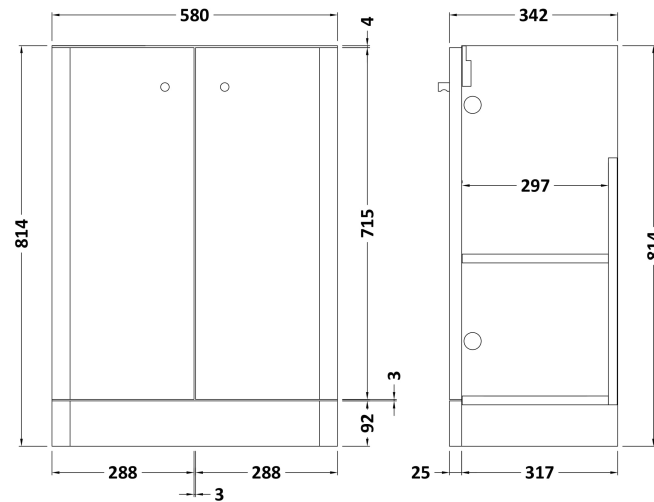

### Product Dimensions

Height (mm):	814
Width (mm):	579
Depth (mm):	342
Nett Weight (kg):	19.5

### Packaging Dimensions

Height (mm):	835
Width (mm):	600
Depth (mm):	340
Gross Weight (kg):	20

### Product Dimensions

Height (mm):	135
Width (mm):	605
Depth (mm):	355
Nett Weight (kg):	10.5

### Packaging Dimensions

Height (mm):	415
Width (mm):	640
Depth (mm):	210
Gross Weight (kg):	11