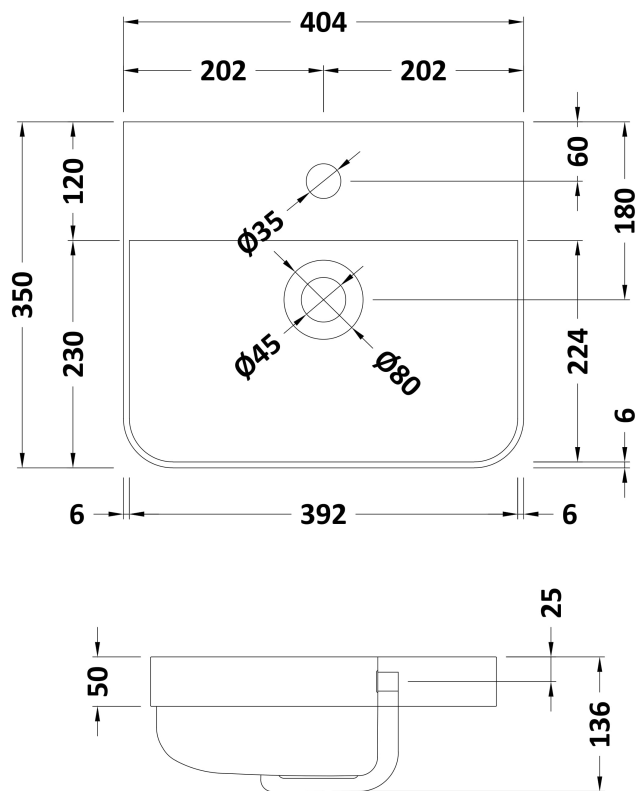

### Product Dimensions

Height (mm):	539
Width (mm):	379
Depth (mm):	342
Nett Weight (kg):	13.5

### Outer Box Dimensions (If Applicable)

Height (mm):	
Width (mm):	
Depth (mm):	
Gross Weight (kg):	
Barcode:	5056211853336

### Product Dimensions

Height (mm):	135
Width (mm):	405
Depth (mm):	355
Nett Weight (kg):	9.5

### Packaging Dimensions

Height (mm):	415
Width (mm):	440
Depth (mm):	210
Gross Weight (kg):	10