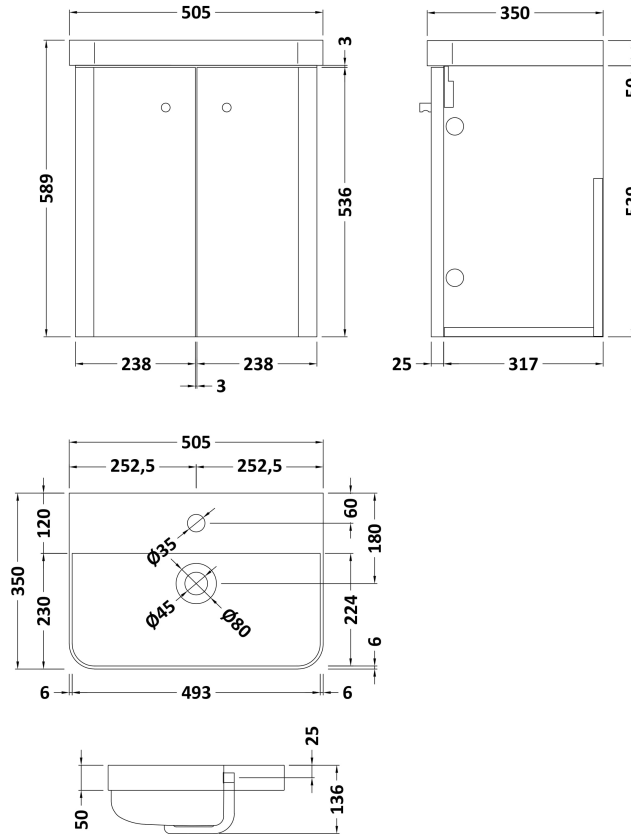

Sales Code: COR103

Description: 500 Wall Hung 2-Door Unit & Basin

Packaging Details

Barcode: 5056211897101

Sales Code: RC0153

Description: 500 Wall Hung 2-Door Unit

Product Dimensions

Height (mm):	539
Width (mm):	479
Depth (mm):	342
Nett Weight (kg):	15.5

Packaging Dimensions

Height (mm):	560
Width (mm):	500
Depth (mm):	340
Gross Weight (kg):	16

Packaging Data

Box Colour:	Brown Cardboard Box - Printed
Box Qty:	1
Label Size:	100 x 50
Label Colour:	Not Applicable
Label Qty:	0

Outer Box Dimensions (If Applicable)

Height (mm):	
Width (mm):	
Depth (mm):	
Gross Weight (kg):	
Barcode:	5056211853350

Product Details

Country of Origin:	China
Fitting Instruction:	No
CE & UKCA:	N/A
FSC Certified Materials:	Yes
Colour:	Gloss White
Construction Method:	Cam & Wood Dowel
Construction Type:	Rigid
Cabinet Finish:	MFC Painted Gloss
Fascia Finish:	Mdf Painted Gloss
Cabinet Thickness (mm):	16
Fascia Thickness (mm):	25
Drawer Included:	No
Drawer Type:	Not Applicable
No of Shelves:	0
Hinge Type:	95 Degree Clip-On Soft Close
Hinge Included:	Yes
Adjustable Legs:	No
Fixings Included:	Yes
Handle Style:	Modern
Waste Shroud:	No
Handle Included:	Yes
Handle Type:	Knob

Sales Code: RC003

Description: 500 Thin Edge Basin 1Th (Radius Corners)

Product Dimensions

Height (mm):	135
Width (mm):	505
Depth (mm):	355
Nett Weight (kg):	10

Packaging Dimensions

Height (mm):	415
Width (mm):	540
Depth (mm):	210
Gross Weight (kg):	10.5