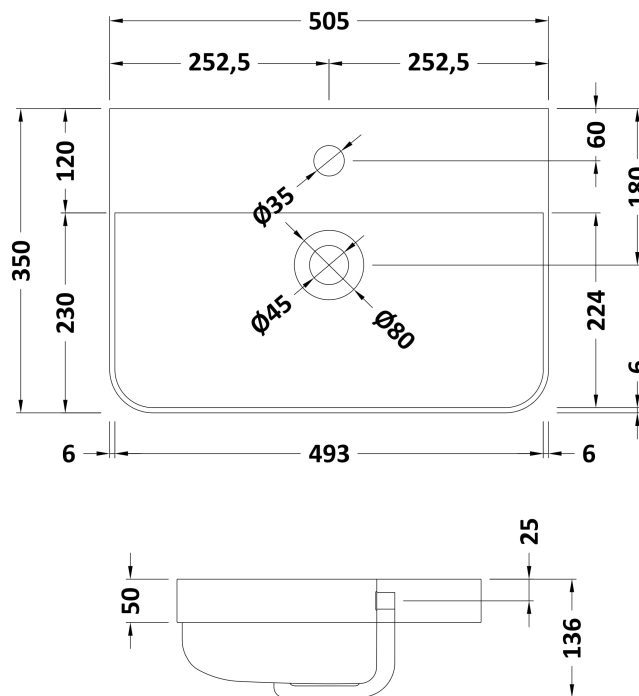

Packaging Dimensions

Height (mm):	560
Width (mm):	500
Depth (mm):	340
Gross Weight (kg):	16

Packaging Data

Box Colour:	Brown Cardboard Box - Printed
Box Qty:	1
Label Size:	100 x 50
Label Colour:	Not Applicable
Label Qty:	0

Outer Box Dimensions (If Applicable)

Height (mm):	
Width (mm):	
Depth (mm):	
Gross Weight (kg):	
Barcode:	5056211853350

Product Details

Country of Origin:	China
Fitting Instruction:	No
CE & UKCA:	N/A
FSC Certified Materials:	Yes
Colour:	Gloss White
Construction Method:	Cam & Wood Dowel
Construction Type:	Rigid
Cabinet Finish:	MFC Painted Gloss
Fascia Finish:	Mdf Painted Gloss
Cabinet Thickness (mm):	16
Fascia Thickness (mm):	25
Drawer Included:	No
Drawer Type:	Not Applicable
No of Shelves:	0
Hinge Type:	95 Degree Clip-On Soft Close
Hinge Included:	Yes
Adjustable Legs:	No
Fixings Included:	Yes
Handle Style:	Modern
Waste Shroud:	No
Handle Included:	Yes
Handle Type:	Knob

Sales Code: RC003

Description: 500 Thin Edge Basin 1Th (Radius Corners)

Product Dimensions

Height (mm):	135
Width (mm):	505
Depth (mm):	355
Nett Weight (kg):	10

Packaging Dimensions

Height (mm):	415
Width (mm):	540
Depth (mm):	210
Gross Weight (kg):	10.5

Packaging Data

Box Colour:	Brown Cardboard Box - Printed
Box Qty:	1
Label Size:	130 x 95
Label Colour:	Not Applicable
Label Qty:	0

Outer Box Dimensions (If Applicable)

Height (mm):	
Width (mm):	
Depth (mm):	
Gross Weight (kg):	
Barcode:	5056211853398