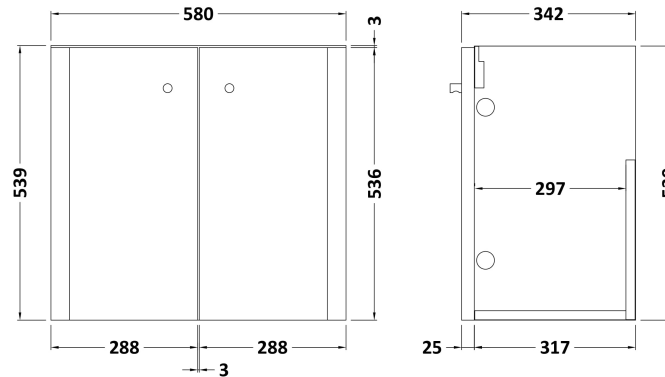

### Product Dimensions

Height (mm):	539
Width (mm):	579
Depth (mm):	342
Nett Weight (kg):	17.5

### Packaging Dimensions

Height (mm):	560
Width (mm):	600
Depth (mm):	340
Gross Weight (kg):	18

### Product Dimensions

Height (mm):	135
Width (mm):	605
Depth (mm):	355
Nett Weight (kg):	10.5

### Packaging Dimensions

Height (mm):	415
Width (mm):	640
Depth (mm):	210
Gross Weight (kg):	11