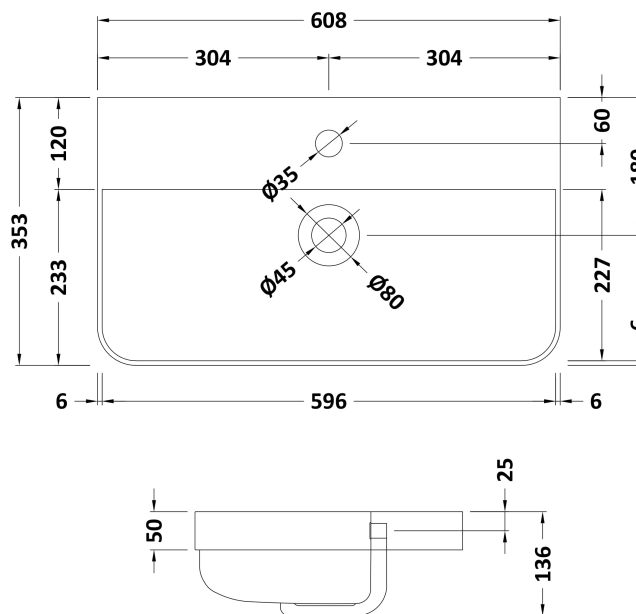

### Product Dimensions

Height (mm):	539
Width (mm):	579
Depth (mm):	342
Nett Weight (kg):	17.5

### Packaging Dimensions

Height (mm):	560
Width (mm):	600
Depth (mm):	340
Gross Weight (kg):	18

### Outer Box Dimensions (If Applicable)

Height (mm):	
Width (mm):	
Depth (mm):	
Gross Weight (kg):	
Barcode:	5056211853374

### Product Dimensions

Height (mm):	135
Width (mm):	605
Depth (mm):	355
Nett Weight (kg):	10.5