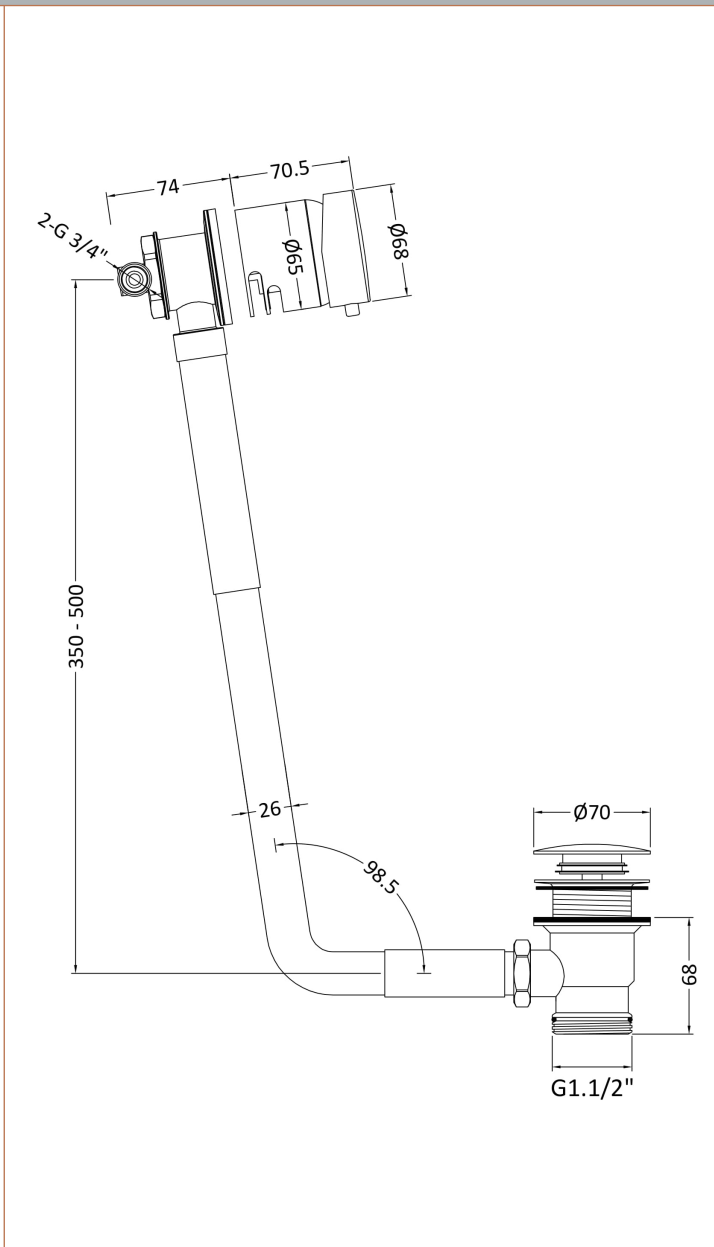

Sales Code: E801

Description: Single Lever Freeflow Bath Filler

Product Dimensions

Length (mm):	
Width (mm):	68
Height (mm):	550
Depth (mm):	74
Nett Weight (kg):	2.29

Packaging Dimensions

Height (mm):	320
Width (mm):	200
Depth (mm):	120
Gross Weight (kg):	2.3

Packaging Data

Box Colour:	White Cardboard Box
Box Qty:	1
Label Size:	100 x 50
Label Colour:	White Label
Label Qty:	2

Outer Box Dimensions (If Applicable)

Height (mm):	225
Width (mm):	655
Length (mm):	
Depth (mm):	
Gross Weight (kg):	18
Barcode:	5056678429198

Product Details

Country of Origin:	China
Fitting Instruction:	No
CE & UKCA:	N/A
Product Material:	Brass
Heating Element Wattage:	Not Applicable
Colour/Finish:	Brushed Brass
Product Diameter:	68mm
Connection Size:	1 1/2"