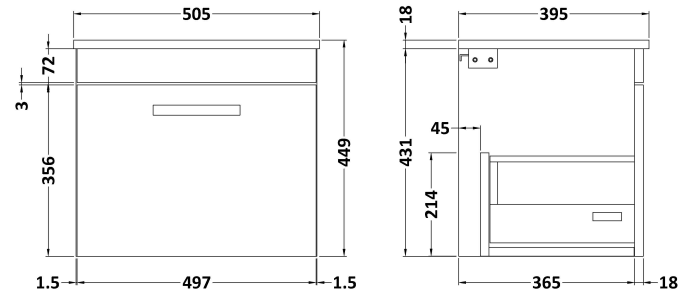

### Packaging Details

Barcode: 5056211800033

**Sales Code:** MOD682

**Description:** 500 Wall Hung Single Drawer Basin Unit

**Product Dimensions**

Height (mm):	430
Width (mm):	500
Depth (mm):	383
Nett Weight (kg):	12

**Packaging Dimensions**

Height (mm):	450
Width (mm):	520
Depth (mm):	405
Gross Weight (kg):	12.5

**Packaging Data**

Box Colour:	Brown Cardboard Box
Box Qty:	1
Label Size:	100 x 50
Label Colour:	White Label
Label Qty:	2

### Product Dimensions

Height (mm):	170
Width (mm):	500
Depth (mm):	390
Nett Weight (kg):	9

### Packaging Dimensions

Height (mm):	400
Width (mm):	520
Depth (mm):	200
Gross Weight (kg):	9