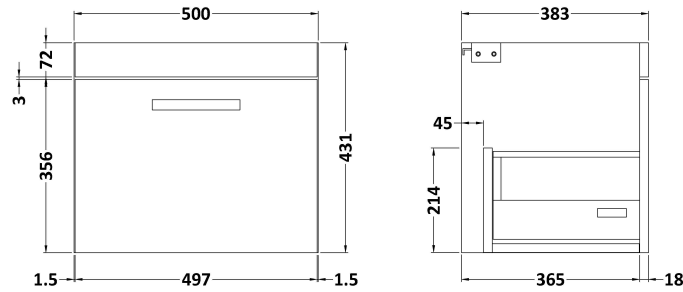

### Packaging Details

Barcode: 5056211800033

**Sales Code:** MOD682

**Description:** 500 Wall Hung Single Drawer Basin Unit

**Product Dimensions**

Height (mm):	430
Width (mm):	500
Depth (mm):	383
Nett Weight (kg):	12

**Packaging Dimensions**

Height (mm):	450
Width (mm):	520
Depth (mm):	405
Gross Weight (kg):	12.5

**Packaging Data**

Box Colour:	Brown Cardboard Box
Box Qty:	1
Label Size:	100 x 50
Label Colour:	White Label
Label Qty:	2

### Product Dimensions

Height (mm):	170
Width (mm):	500
Depth (mm):	390
Nett Weight (kg):	9

### Packaging Dimensions

Height (mm):	400
Width (mm):	520
Depth (mm):	200
Gross Weight (kg):	9