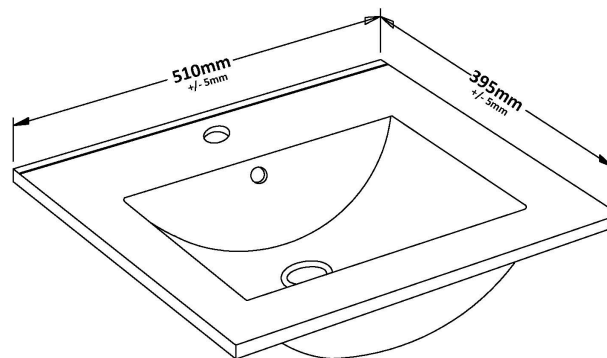

**Packaging Dimensions**

Height (mm):	450
Width (mm):	520
Depth (mm):	405
Gross Weight (kg):	12.5

**Packaging Data**

Box Colour:	Brown Cardboard Box
Box Qty:	1
Label Size:	100 x 50
Label Colour:	White Label
Label Qty:	2

**Outer Box Dimensions (If Applicable)**

Height (mm):	
Width (mm):	
Depth (mm):	
Gross Weight (kg):	
Barcode:	5055275825426

**Product Details**

Country of Origin:	United Kingdom
Fitting Instruction:	No
CE & UKCA:	N/A
FSC Certified Materials:	Yes
Colour:	Black Woodgrain
Construction Method:	Cam & Wood Dowel
Construction Type:	Rigid
Cabinet Finish:	MFC Textured Woodgrain
Fascia Finish:	MFC Textured Woodgrain
Cabinet Thickness (mm):	18
Fascia Thickness (mm):	18
Drawer Included:	Yes
Drawer Type:	80mm High Metal Softclose
No of Shelves:	0
Hinge Type:	Not Applicable
Hinge Included:	Not Applicable
Adjustable Legs:	No, Not Required
Fixings Included:	Yes
Handle Style:	Contemporary
Waste Shroud:	Yes
Handle Included:	Yes, Supplied
Handle Type:	D-Shape

### Product Dimensions

Height (mm):	170
Width (mm):	500
Depth (mm):	390
Nett Weight (kg):	9

### Packaging Dimensions

Height (mm):	400
Width (mm):	520
Depth (mm):	200
Gross Weight (kg):	9