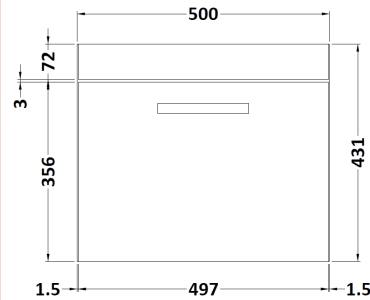

Packaging Dimensions

Height (mm):	400
Width (mm):	520
Depth (mm):	200
Gross Weight (kg):	9

Packaging Data

Box Colour:	Brown Cardboard Box
Box Qty:	1
Label Size:	105 x 50
Label Colour:	White Label
Label Qty:	1

Outer Box Dimensions (If Applicable)

Height (mm):	
Width (mm):	
Depth (mm):	
Gross Weight (kg):	
Barcode:	5055275828670

Product Details

Country of Origin:	China
Fitting Instruction:	No
Certification: CE & UKCA:	WRAS: WRAS No:
Product Material:	Vitreous China
Fixing Supplied:	No

Sales Code: MOC382

Description: 500 Wall Hung Single Drawer Basin Unit

Product Dimensions

Height (mm):	430
Width (mm):	500
Depth (mm):	383
Nett Weight (kg):	12

Packaging Dimensions

Height (mm):	450
Width (mm):	520
Depth (mm):	405
Gross Weight (kg):	12.5

Packaging Data

Box Colour:	Brown Cardboard Box
Box Qty:	1
Label Size:	100 x 50
Label Colour:	White Label
Label Qty:	2

Outer Box Dimensions (If Applicable)

Height (mm):	
Width (mm):	
Depth (mm):	
Gross Weight (kg):	
Barcode:	5055275869956