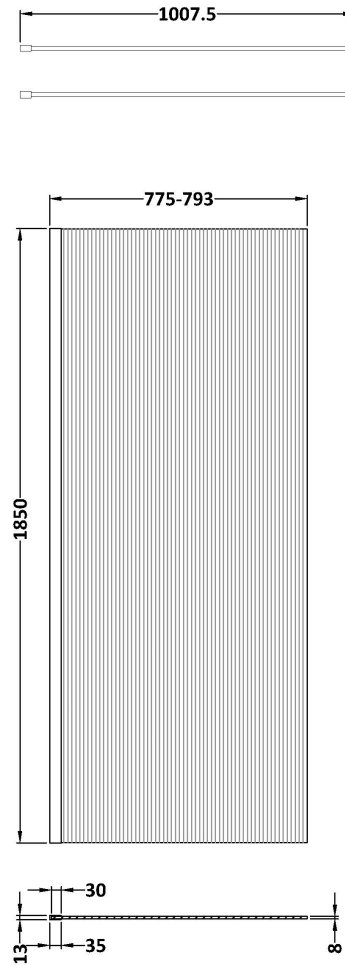

Sales Code: WRFL18580

Description: 800X1850 Fluted Wetroom Screen Inc' Bar

**Product Dimensions**

Height (mm):	1850
Width (mm):	800
Depth (mm):	14
Nett Weight (kg):	34

**Packaging Dimensions**

Height (mm):	65
Width (mm):	850
Length (mm):	1920
Gross Weight (kg):	34

**Packaging Data**

Box Colour:	Brown Cardboard Box - Printed
Box Qty:	1
Label Size:	100 x 50
Label Colour:	Not Applicable
Label Qty:	0

**Outer Box Dimensions (If Applicable)**

Height (mm):	
Width (mm):	
Depth (mm):	
Length (mm):	
Gross Weight (kg):	
Barcode:	5056462661209

**Product Details**

Country of Origin:	China
Fitting Instruction:	No
CE & UKCA:	Yes
Profile Material:	Aluminium
Profile Finish:	Polished Chrome
Adjustments (mm):	775mm - 793mm
Entry Width (mm):	N/A
Swing In Dim (mm):	N/A
Swing Out Dim (mm):	N/A
Radius (mm):	Not Applicable
Glass Thickness (mm):	8
Easy Fit:	No
Easy Clean:	No
Handle Style:	Not Applicable
Handle Material:	Not Applicable
Enclosure Design:	Fluted
Wheel Type:	Not Applicable
Support Bar Included:	Support Bar Included
Extras:	None