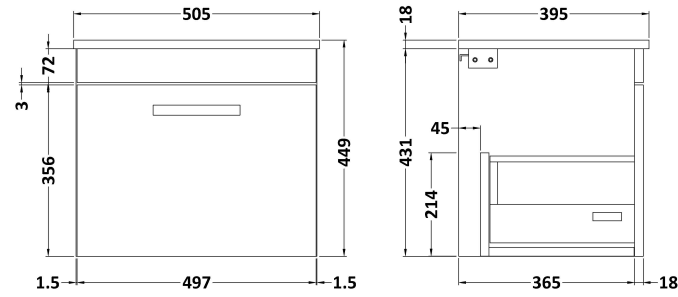

Sales Code: ATH013B

Description: 500 Wh Single Drawer Vanity & Basin 2

Packaging Details

Barcode: 5056211800040

Sales Code: MOE182

Description: 500 Wall Hung Single Drawer Basin Unit

Product Dimensions

Height (mm):	430
Width (mm):	500
Depth (mm):	383
Nett Weight (kg):	12

Packaging Dimensions

Height (mm):	405
Width (mm):	520
Depth (mm):	450
Gross Weight (kg):	12.5

Packaging Data

Box Colour:	Brown Cardboard Box - Printed
Box Qty:	0
Label Size:	0 x 0
Label Colour:	White Label
Label Qty:	2

Sales Code: NVM001

Description: 500mm Minimalist Basin 1Th

Product Dimensions

Height (mm):	170
Width (mm):	500
Depth (mm):	390
Nett Weight (kg):	9

Packaging Dimensions

Height (mm):	400
Width (mm):	520
Depth (mm):	200
Gross Weight (kg):	9

Packaging Data

Box Colour:	Brown Cardboard Box
Box Qty:	1
Label Size:	105 x 50
Label Colour:	White Label
Label Qty:	1

Outer Box Dimensions (If Applicable)

Height (mm):	
Width (mm):	
Depth (mm):	
Gross Weight (kg):	
Barcode:	5055275828670