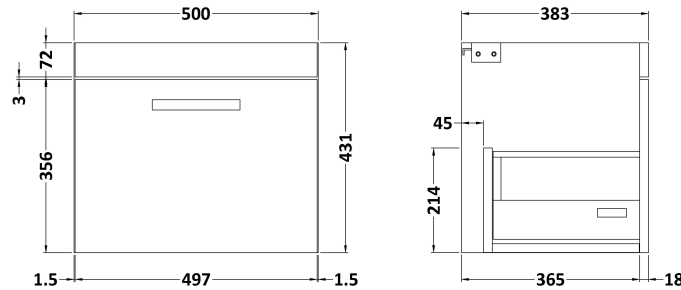

Sales Code: ATH013B

Description: 500 Wh Single Drawer Vanity & Basin 2

Packaging Details

Barcode: 5056211800040

Sales Code: MOE182

Description: 500 Wall Hung Single Drawer Basin Unit

Product Dimensions

Height (mm):	430
Width (mm):	500
Depth (mm):	383
Nett Weight (kg):	12

Packaging Dimensions

Height (mm):	405
Width (mm):	520
Depth (mm):	450
Gross Weight (kg):	12.5

Packaging Data

Box Colour:	Brown Cardboard Box - Printed
Box Qty:	0
Label Size:	0 x 0
Label Colour:	White Label
Label Qty:	2

Sales Code: NVM001

Description: 500mm Minimalist Basin 1Th

Product Dimensions

Height (mm):	170
Width (mm):	500
Depth (mm):	390
Nett Weight (kg):	9

Packaging Dimensions

Height (mm):	400
Width (mm):	520
Depth (mm):	200
Gross Weight (kg):	9

Packaging Data

Box Colour:	Brown Cardboard Box
Box Qty:	1
Label Size:	105 x 50
Label Colour:	White Label
Label Qty:	1

Outer Box Dimensions (If Applicable)

Height (mm):	
Width (mm):	
Depth (mm):	
Gross Weight (kg):	
Barcode:	5055275828670