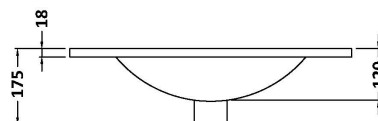

Height (mm):	430
Width (mm):	600
Depth (mm):	383
Nett Weight (kg):	13

**Packaging Dimensions**

Height (mm):	450
Width (mm):	620
Depth (mm):	405
Gross Weight (kg):	13.5

**Packaging Data**

Box Colour:	Brown Cardboard Box
Box Qty:	1
Label Size:	100 x 50
Label Colour:	White Label
Label Qty:	2

**Outer Box Dimensions (If Applicable)**

Height (mm):	
Width (mm):	
Depth (mm):	
Gross Weight (kg):	
Barcode:	5055275825587

**Product Details**

Country of Origin:	United Kingdom
Fitting Instruction:	No
CE & UKCA:	N/A
FSC Certified Materials:	Yes
Colour:	Black Woodgrain
Construction Method:	Cam & Wood Dowel
Construction Type:	Rigid
Cabinet Finish:	MFC Textured Woodgrain
Fascia Finish:	MFC Textured Woodgrain
Cabinet Thickness (mm):	18
Fascia Thickness (mm):	18
Drawer Included:	Yes
Drawer Type:	80mm High Metal Softclose
No of Shelves:	0
Hinge Type:	Not Applicable
Hinge Included:	Not Applicable
Adjustable Legs:	No, Not Required
Fixings Included:	Yes
Handle Style:	Contemporary
Waste Shroud:	Yes
Handle Included:	Yes, Supplied
Handle Type:	D-Shape

### Product Dimensions

Height (mm):	170
Width (mm):	600
Depth (mm):	390
Nett Weight (kg):	10.76

### Outer Box Dimensions (If Applicable)

Height (mm):	
Width (mm):	
Depth (mm):	
Gross Weight (kg):	
Barcode:	5055146194668