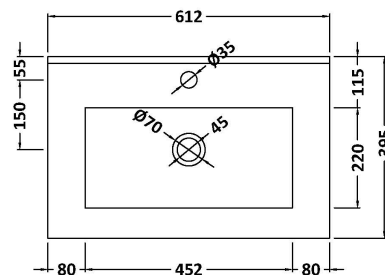

Height (mm):	430
Width (mm):	600
Depth (mm):	383
Nett Weight (kg):	13

**Packaging Dimensions**

Height (mm):	450
Width (mm):	620
Depth (mm):	405
Gross Weight (kg):	13.5

**Packaging Data**

Box Colour:	Brown Cardboard Box
Box Qty:	1
Label Size:	100 x 50
Label Colour:	White Label
Label Qty:	2

### Product Dimensions

Height (mm):	170
Width (mm):	600
Depth (mm):	390
Nett Weight (kg):	10.76

### Packaging Dimensions

Height (mm):	200
Width (mm):	400
Depth (mm):	620
Gross Weight (kg):	10.76

### Outer Box Dimensions (If Applicable)

Height (mm):	
Width (mm):	
Depth (mm):	
Gross Weight (kg):	
Barcode:	5055146194668