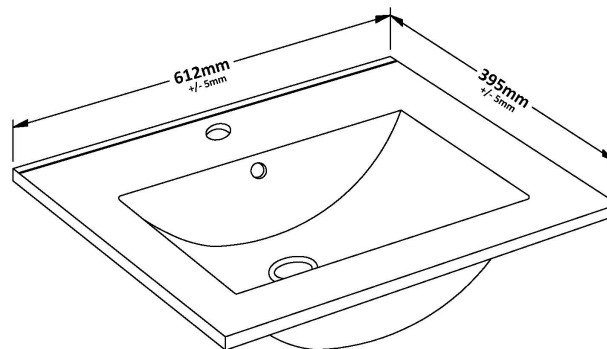

Height (mm):	430
Width (mm):	600
Depth (mm):	383
Nett Weight (kg):	13

**Packaging Dimensions**

Height (mm):	450
Width (mm):	620
Depth (mm):	405
Gross Weight (kg):	13.5

**Packaging Data**

Box Colour:	Brown Cardboard Box
Box Qty:	1
Label Size:	100 x 50
Label Colour:	White Label
Label Qty:	2

**Outer Box Dimensions (If Applicable)**

Height (mm):	
Width (mm):	
Depth (mm):	
Gross Weight (kg):	
Barcode:	5055275825587

**Product Details**

Country of Origin:	United Kingdom
Fitting Instruction:	No
CE & UKCA:	N/A
FSC Certified Materials:	Yes
Colour:	Black Woodgrain
Construction Method:	Cam & Wood Dowel
Construction Type:	Rigid
Cabinet Finish:	MFC Textured Woodgrain
Fascia Finish:	MFC Textured Woodgrain
Cabinet Thickness (mm):	18
Fascia Thickness (mm):	18
Drawer Included:	Yes
Drawer Type:	80mm High Metal Softclose
No of Shelves:	0
Hinge Type:	Not Applicable
Hinge Included:	Not Applicable
Adjustable Legs:	No, Not Required
Fixings Included:	Yes
Handle Style:	Contemporary
Waste Shroud:	Yes
Handle Included:	Yes, Supplied
Handle Type:	D-Shape

### Product Dimensions

Height (mm):	170
Width (mm):	600
Depth (mm):	390
Nett Weight (kg):	10.76

### Packaging Dimensions

Height (mm):	200
Width (mm):	400
Depth (mm):	620
Gross Weight (kg):	10.76