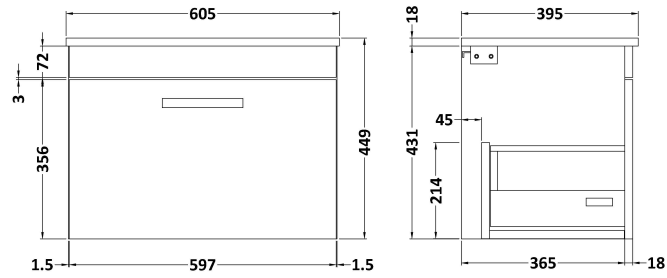

Sales Code: ATH040B

Description: 600 Wh Single Drawer Vanity & Basin 2

Packaging Details

Barcode: 5056211800316