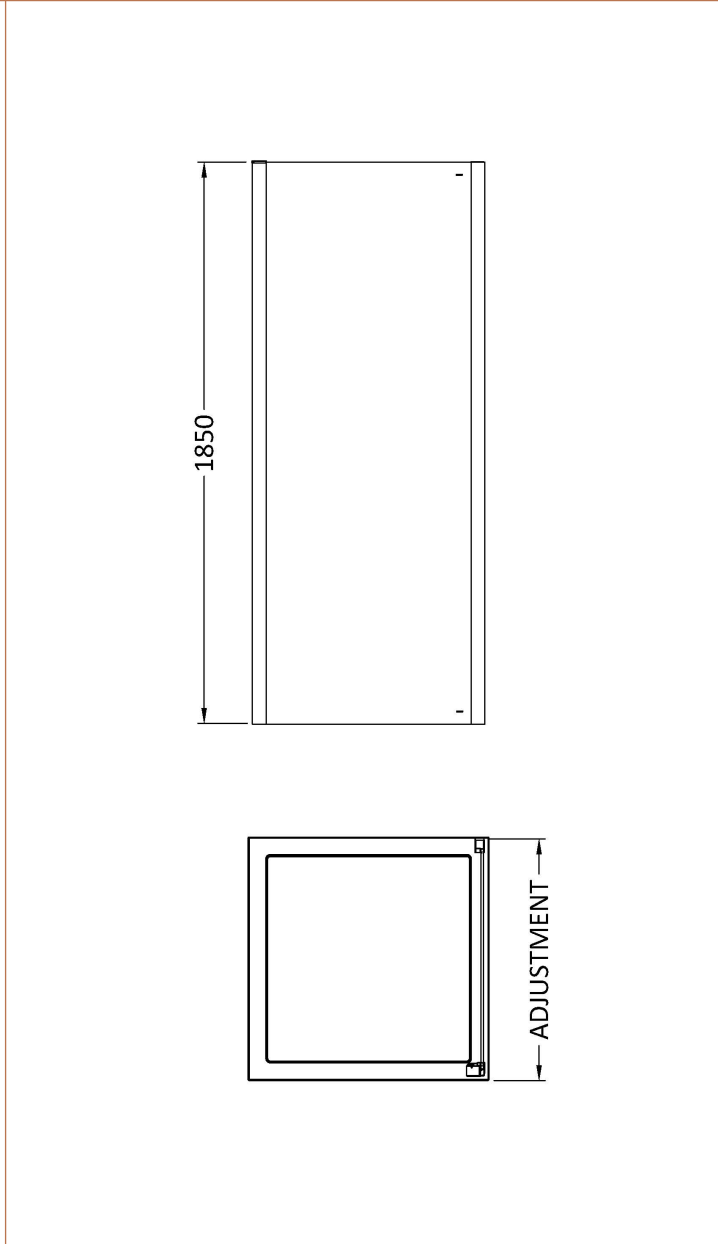

Sales Code: AQFSP10

Description: Pacific Side Panel 1000mm

Product Dimensions

Height (mm):	1850
Width (mm):	990
Depth (mm):	31
Nett Weight (kg):	31.2

Packaging Dimensions

Height (mm):	1910
Width (mm):	1010
Length (mm):	95
Gross Weight (kg):	31.2

Packaging Data

Box Colour:	Brown Cardboard Box - Printed
Box Qty:	1
Label Size:	100 x 50
Label Colour:	Not Applicable
Label Qty:	0

Outer Box Dimensions (If Applicable)

Height (mm):	
Width (mm):	
Depth (mm):	
Length (mm):	
Gross Weight (kg):	
Barcode:	5055369080502

Product Details

Country of Origin:	China
Fitting Instruction:	No
CE & UKCA:	Yes
Profile Material:	Aluminium
Profile Finish:	Polished Chrome
Adjustments (mm):	965mm -990mm
Entry Width (mm):	N/A
Swing In Dim (mm):	N/A
Swing Out Dim (mm):	N/A
Radius (mm):	Not Applicable
Glass Thickness (mm):	6
Easy Fit:	No
Easy Clean:	No
Handle Style:	Not Applicable
Handle Material:	Not Applicable
Enclosure Design:	Semi-Frameless
Wheel Type:	Not Applicable
Support Bar Included:	Support Bar Not Included
Extras:	None