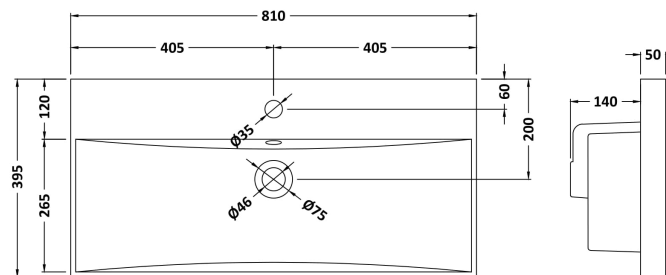

Packaging Dimensions

Height (mm):	405
Width (mm):	820
Depth (mm):	450
Gross Weight (kg):	17.5

Packaging Data

Box Colour:	Brown Cardboard Box - Printed
Box Qty:	0
Label Size:	0 x 0
Label Colour:	White Label
Label Qty:	2

Outer Box Dimensions (If Applicable)

Height (mm):	
Width (mm):	
Depth (mm):	
Gross Weight (kg):	
Barcode:	5055275880722

Product Details

Country of Origin:	China
Fitting Instruction:	No
CE & UKCA:	N/A
FSC Certified Materials:	Yes
Colour:	Gloss White
Construction Method:	Cam & Wood Dowel
Construction Type:	Rigid
Cabinet Finish:	MFC Painted Gloss
Fascia Finish:	Mdf Painted Gloss
Cabinet Thickness (mm):	16
Fascia Thickness (mm):	18
Drawer Included:	Yes
Drawer Type:	80mm High Metal Softclose
No of Shelves:	0
Hinge Type:	Not Applicable
Hinge Included:	Not Applicable
Adjustable Legs:	No, Not Required
Fixings Included:	Yes
Handle Style:	Contemporary
Waste Shroud:	Yes
Handle Included:	Yes, Supplied
Handle Type:	D-Shape

Sales Code: NVM035

Description: 800 Thin Edged Basin 1Th

Product Dimensions

Height (mm):	170
Width (mm):	810
Depth (mm):	395
Nett Weight (kg):	14.5

Packaging Dimensions

Height (mm):	190
Width (mm):	830
Depth (mm):	415
Gross Weight (kg):	15

Packaging Data

Box Colour:	Brown Cardboard Box
Box Qty:	1
Label Size:	100 x 50
Label Colour:	White Label
Label Qty:	2

Outer Box Dimensions (If Applicable)

Height (mm):	
Width (mm):	
Depth (mm):	
Gross Weight (kg):	
Barcode:	5056211853435