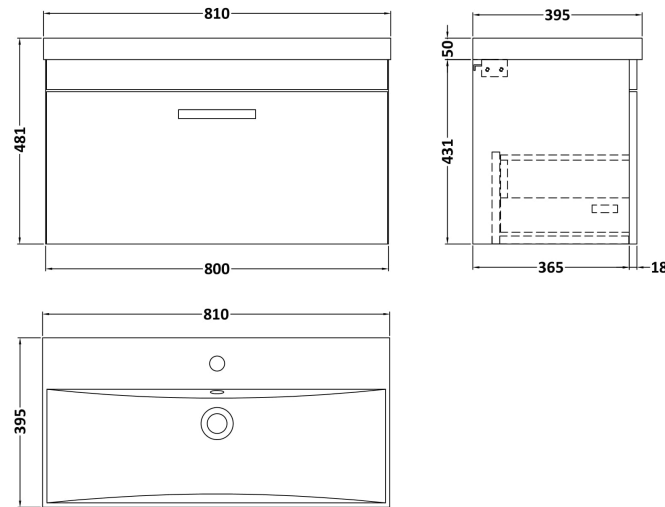

Sales Code: ATH062D

Description: 800 Wh Single Drawer Vanity & Basin 3

Packaging Details

Barcode: 5056211864196