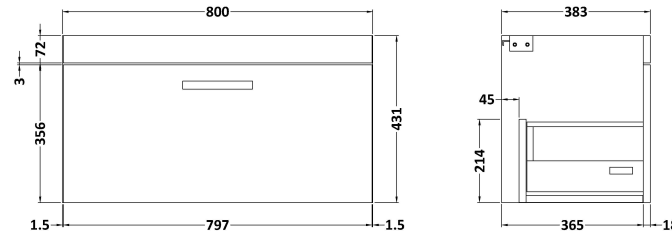

Sales Code: MOE165

Description: 800 Wall Hung Single Drawer Basin Unit

Product Dimensions

Height (mm):	430
Width (mm):	800
Depth (mm):	383
Nett Weight (kg):	17

Packaging Dimensions

Height (mm):	405
Width (mm):	820
Depth (mm):	450
Gross Weight (kg):	17.5

Packaging Data

Box Colour:	Brown Cardboard Box - Printed
Box Qty:	0
Label Size:	0 x 0
Label Colour:	White Label
Label Qty:	2

Outer Box Dimensions (If Applicable)

Height (mm):	
Width (mm):	
Depth (mm):	
Gross Weight (kg):	
Barcode:	5055275880722

Product Details

Country of Origin:	China
Fitting Instruction:	No
CE & UKCA:	N/A
FSC Certified Materials:	Yes
Colour:	Gloss White
Construction Method:	Cam & Wood Dowel
Construction Type:	Rigid
Cabinet Finish:	MFC Painted Gloss
Fascia Finish:	Mdf Painted Gloss
Cabinet Thickness (mm):	16
Fascia Thickness (mm):	18
Drawer Included:	Yes
Drawer Type:	80mm High Metal Softclose
No of Shelves:	0
Hinge Type:	Not Applicable
Hinge Included:	Not Applicable
Adjustable Legs:	No, Not Required
Fixings Included:	Yes
Handle Style:	Contemporary
Waste Shroud:	Yes
Handle Included:	Yes, Supplied
Handle Type:	D-Shape