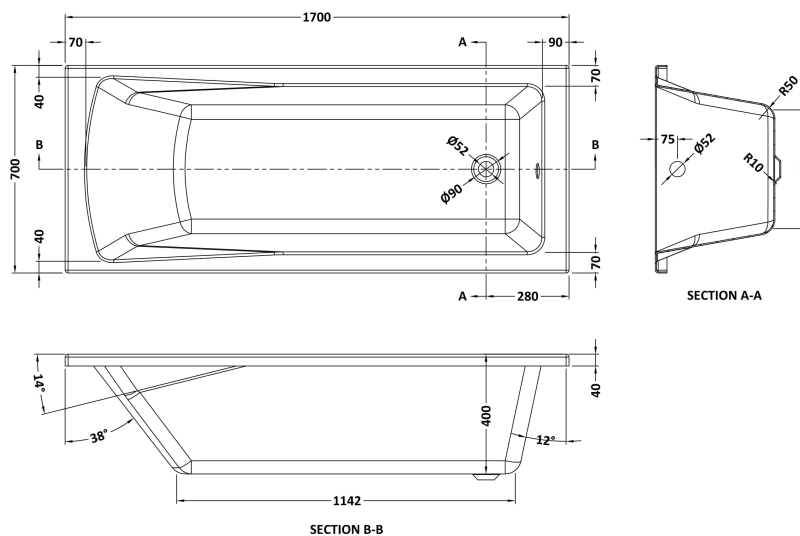

Sales Code: NBA409

Description: Square Se Bath & Leg Set 1700X700

Product Dimensions

Length (mm):	1700
Width (mm):	700
Depth (mm):	400
Nett Weight (kg):	19.24

Packaging Dimensions

Length (mm):	1700
Width (mm):	700
Depth (mm):	420
Gross Weight (kg):	19.24

Packaging Data

Box Colour:	Brown Cardboard Sleeve
Box Qty:	1
Label Size:	100 x 50
Label Colour:	White Label
Label Qty:	2

Outer Box Dimensions (If Applicable)

Length (mm):	
Width (mm):	
Height (mm):	
Gross Weight (kg):	
Barcode:	5055369006700

Product Details

Country of Origin:	Egypt
Fitting Instruction:	No
Certification:	FSC: CE & UKCA:
Material Colour Reference:	European White
Product Material:	Acrylic
Material Thickness:	4mm
Volume (Ltr):	178L
Displaced Capacity:	108L
Leg Set Included:	Legset Included
Waste Included:	Waste Not Included
Drilled/Undrilled:	Undrilled For Taps
Includes Grips:	No Grips Supplied
Embossed:	No
No of Tapholes:	None
Anti-Slip:	No