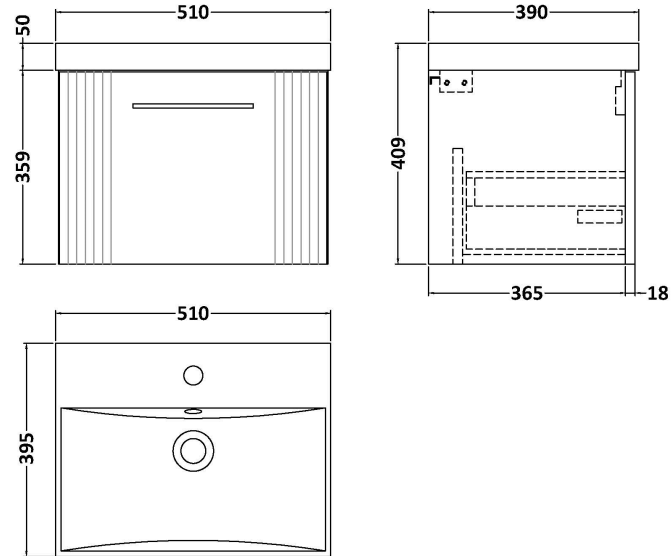

Sales Code: DPF191D

Description: 500 W/H Single Drawer Vanity & Basin 3

Packaging Details

Barcode: 5056462674933

Sales Code: FLT191

Description: 500 W/H Single Drawer Unit

Product Dimensions

Height (mm):	359
Width (mm):	500
Depth (mm):	383
Nett Weight (kg):	12

Packaging Dimensions

Height (mm):	380
Width (mm):	520
Depth (mm):	405
Gross Weight (kg):	12.5

Packaging Data

Box Colour:	Brown Cardboard Box - Printed
Box Qty:	0
Label Size:	0 x 0
Label Colour:	Not Applicable
Label Qty:	0

Outer Box Dimensions (If Applicable)

Height (mm):	
Width (mm):	
Depth (mm):	
Gross Weight (kg):	
Barcode:	5056462655321

Product Details

Country of Origin:	China
Fitting Instruction:	No
CE & UKCA:	
FSC Certified Materials:	Yes
Colour:	Satin White
Construction Method:	Cam & Wood Dowel
Construction Type:	Rigid
Cabinet Finish:	MFC Painted Gloss
Fascia Finish:	Mdf Painted Gloss
Cabinet Thickness (mm):	16
Fascia Thickness (mm):	18
Drawer Included:	Yes
Drawer Type:	80mm High Metal S/C Inc Galler
No of Shelves:	0
Hinge Type:	Not Applicable
Hinge Included:	No
Adjustable Legs:	No, Not Required
Fixings Included:	Yes
Handle Style:	Modern
Waste Shroud:	Yes
Handle Included:	Yes, Supplied
Handle Type:	Finger Pull

Sales Code: NVM032

Description: 500 Thin Edged Basin 1Th

Product Dimensions

Height (mm):	170
Width (mm):	510
Depth (mm):	395
Nett Weight (kg):	9.5

Packaging Dimensions

Height (mm):	190
Width (mm):	530
Depth (mm):	415
Gross Weight (kg):	10