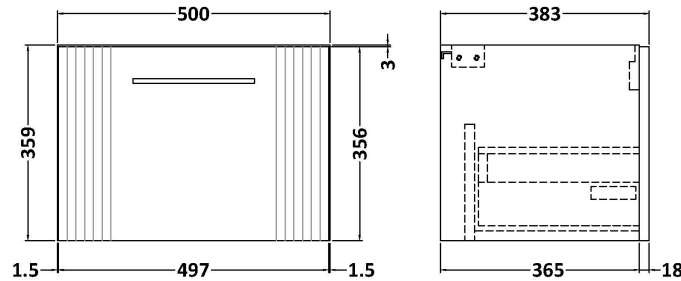

Sales Code: DPF191D

Description: 500 W/H Single Drawer Vanity & Basin 3

Packaging Details

Barcode: 5056462674933

Sales Code: FLT191

Description: 500 W/H Single Drawer Unit

Product Dimensions

Height (mm):	359
Width (mm):	500
Depth (mm):	383
Nett Weight (kg):	12

Packaging Dimensions

Height (mm):	380
Width (mm):	520
Depth (mm):	405
Gross Weight (kg):	12.5

Packaging Data

Box Colour:	Brown Cardboard Box - Printed
Box Qty:	0
Label Size:	0 x 0
Label Colour:	Not Applicable
Label Qty:	0

Sales Code: NVM032

Description: 500 Thin Edged Basin 1Th

Product Dimensions

Height (mm):	170
Width (mm):	510
Depth (mm):	395
Nett Weight (kg):	9.5

Packaging Dimensions

Height (mm):	190
Width (mm):	530
Depth (mm):	415
Gross Weight (kg):	10

Packaging Data

Box Colour:	Brown Cardboard Box - Printed
Box Qty:	1
Label Size:	100 x 50
Label Colour:	White Label
Label Qty:	2

Outer Box Dimensions (If Applicable)

Height (mm):	
Width (mm):	
Depth (mm):	
Gross Weight (kg):	
Barcode:	5056211853411