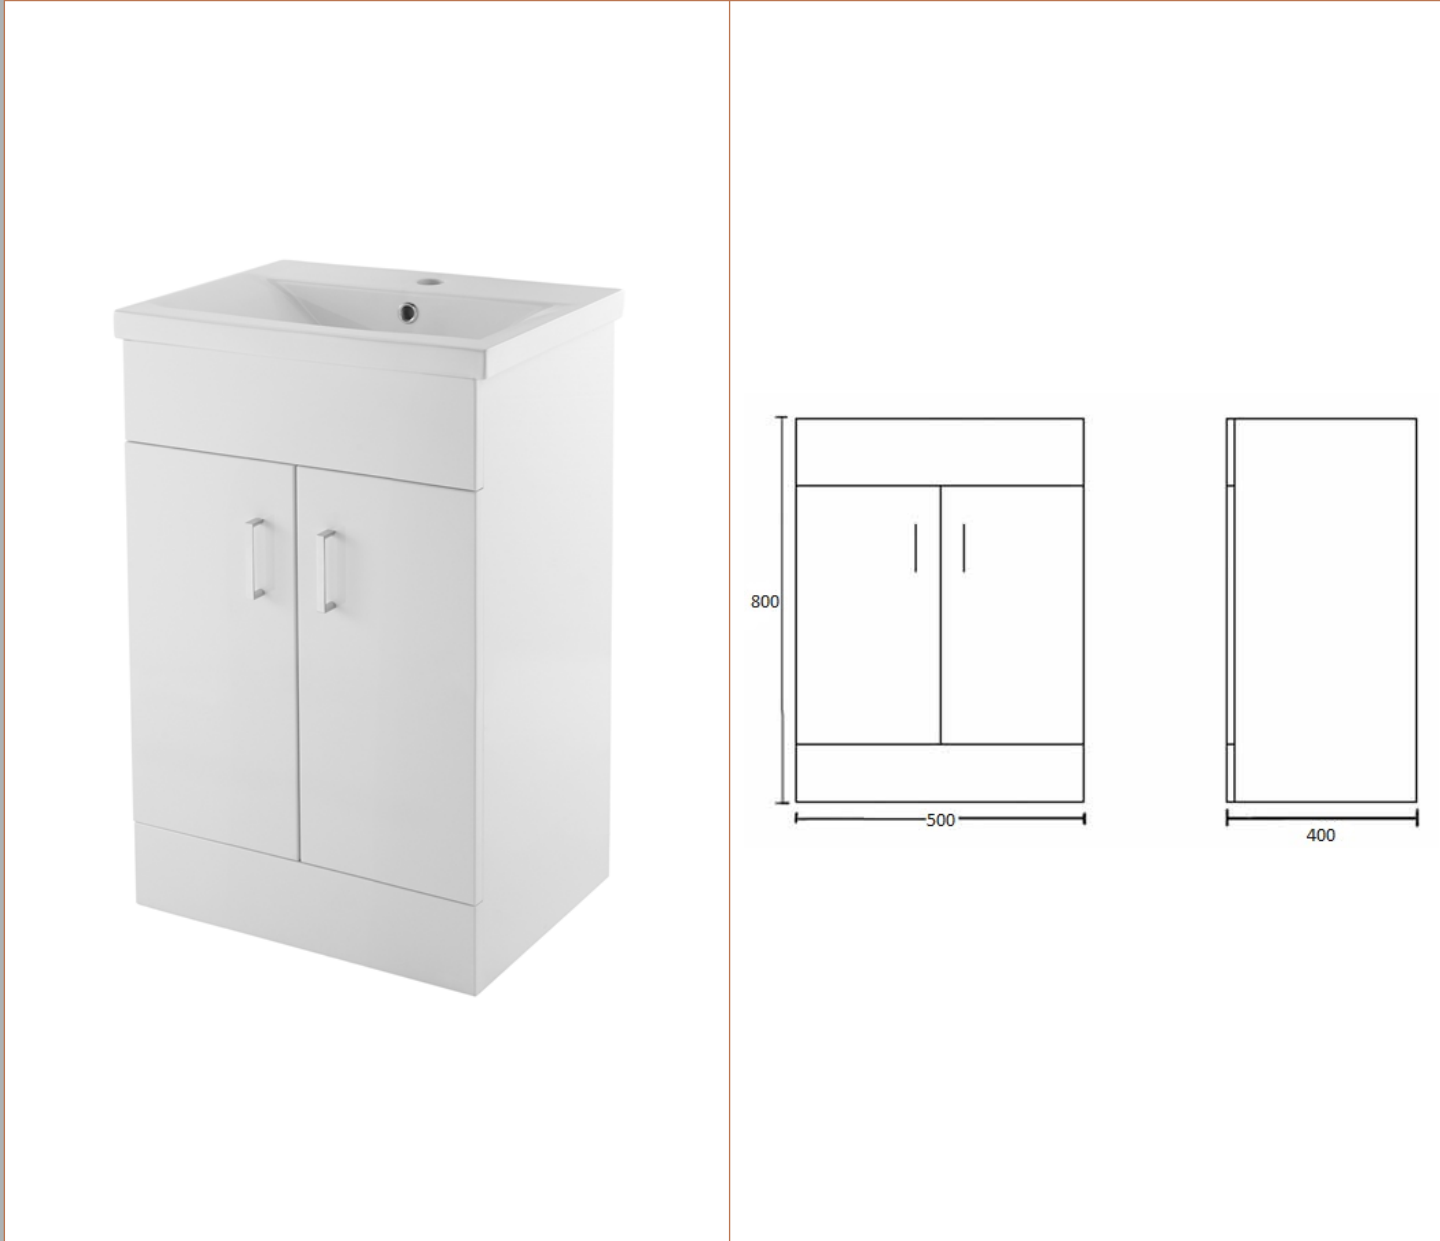

Sales Code: VTMW500E

Description: Floor Standing 500mm Cabinet & Basin 1

Packaging Details

Barcode: 5055275888902

Sales Code: NVM101

Description: 500mm X 385mm Deep Basin Unit

Product Dimensions

Height (mm):	800
Width (mm):	494
Depth (mm):	383
Nett Weight (kg):	20.5

Packaging Dimensions

Height (mm):	410
Width (mm):	535
Depth (mm):	835
Gross Weight (kg):	20.5

Packaging Data

Box Colour:	Brown Cardboard Box - Printed
Box Qty:	1
Label Size:	100 x 50
Label Colour:	Not Applicable
Label Qty:	0

Outer Box Dimensions (If Applicable)

Height (mm):	
Width (mm):	
Depth (mm):	
Gross Weight (kg):	
Barcode:	5055275826676

Product Details

Country of Origin:	United Kingdom
Fitting Instruction:	No
CE & UKCA:	N/A
FSC Certified Materials:	Yes
Colour:	Gloss White
Construction Method:	Cam & Wood Dowel
Construction Type:	Rigid
Cabinet Finish:	MFC Painted Gloss
Fascia Finish:	Mdf Painted Gloss
Cabinet Thickness (mm):	16
Fascia Thickness (mm):	18
Drawer Included:	No
Drawer Type:	Not Applicable
No of Shelves:	1
Hinge Type:	95 Degree Clip-On Soft Close
Hinge Included:	Yes
Adjustable Legs:	No, Not Required
Fixings Included:	No
Handle Style:	Modern
Waste Shroud:	Not Applicable
Handle Included:	Yes
Handle Type:	D-Shape

Sales Code: NVM012

Description: 500 Mid-Edged Basin 1 Th

Product Dimensions

Height (mm):	180
Width (mm):	510
Depth (mm):	390
Nett Weight (kg):	10.54

Packaging Dimensions

Height (mm):	210
Width (mm):	410
Depth (mm):	530
Gross Weight (kg):	10.54