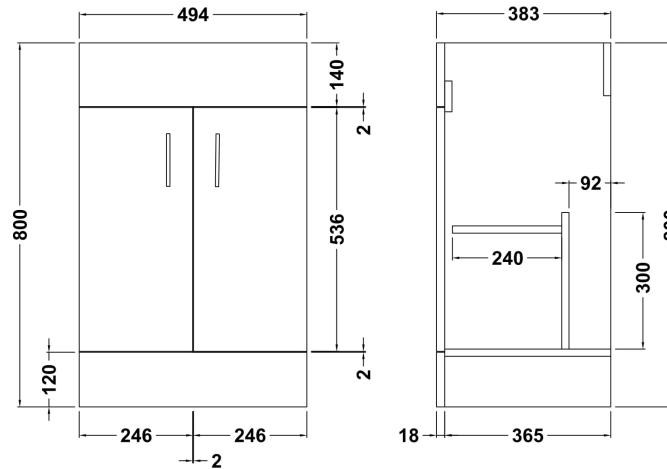

Sales Code: VTMW500E

Description: Floor Standing 500mm Cabinet & Basin 1

Packaging Details

Barcode: 5055275888902

Sales Code: NVM101

Description: 500mm X 385mm Deep Basin Unit

Product Dimensions

Height (mm):	800
Width (mm):	494
Depth (mm):	383
Nett Weight (kg):	20.5

Packaging Dimensions

Height (mm):	410
Width (mm):	535
Depth (mm):	835
Gross Weight (kg):	20.5

Packaging Data

Box Colour:	Brown Cardboard Box - Printed
Box Qty:	1
Label Size:	100 x 50
Label Colour:	Not Applicable
Label Qty:	0

Outer Box Dimensions (If Applicable)

Height (mm):	
Width (mm):	
Depth (mm):	
Gross Weight (kg):	
Barcode:	5055275826676

Product Details

Country of Origin:	United Kingdom
Fitting Instruction:	No
CE & UKCA:	N/A
FSC Certified Materials:	Yes
Colour:	Gloss White
Construction Method:	Cam & Wood Dowel
Construction Type:	Rigid
Cabinet Finish:	MFC Painted Gloss
Fascia Finish:	Mdf Painted Gloss
Cabinet Thickness (mm):	16
Fascia Thickness (mm):	18
Drawer Included:	No
Drawer Type:	Not Applicable
No of Shelves:	1
Hinge Type:	95 Degree Clip-On Soft Close
Hinge Included:	Yes
Adjustable Legs:	No, Not Required
Fixings Included:	No
Handle Style:	Modern
Waste Shroud:	Not Applicable
Handle Included:	Yes
Handle Type:	D-Shape

Sales Code: NVM012

Description: 500 Mid-Edged Basin 1 Th

Product Dimensions

Height (mm):	180
Width (mm):	510
Depth (mm):	390
Nett Weight (kg):	10.54

Packaging Dimensions

Height (mm):	210
Width (mm):	410
Depth (mm):	530
Gross Weight (kg):	10.54