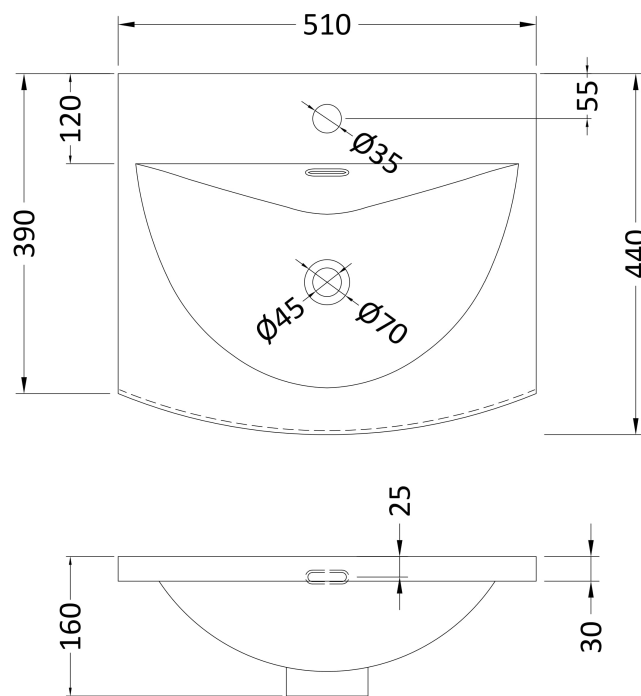

### Product Dimensions

Height (mm):	359
Width (mm):	500
Depth (mm):	383
Nett Weight (kg):	12

### Packaging Dimensions

Height (mm):	380
Width (mm):	520
Depth (mm):	405
Gross Weight (kg):	12.5

### Outer Box Dimensions (If Applicable)

Height (mm):	
Width (mm):	
Depth (mm):	
Gross Weight (kg):	
Barcode:	5056462655321

### Product Dimensions

Height (mm):	160
Width (mm):	510
Depth (mm):	440
Nett Weight (kg):	9