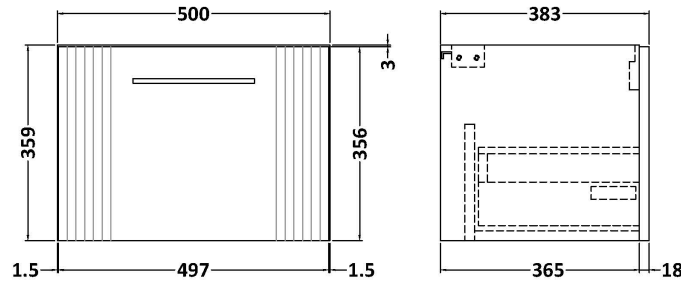

### Product Dimensions

Height (mm):	359
Width (mm):	500
Depth (mm):	383
Nett Weight (kg):	12

### Packaging Dimensions

Height (mm):	380
Width (mm):	520
Depth (mm):	405
Gross Weight (kg):	12.5

### Product Dimensions

Height (mm):	160
Width (mm):	510
Depth (mm):	440
Nett Weight (kg):	9

### Packaging Dimensions

Height (mm):	190
Width (mm):	530
Depth (mm):	415
Gross Weight (kg):	9.5