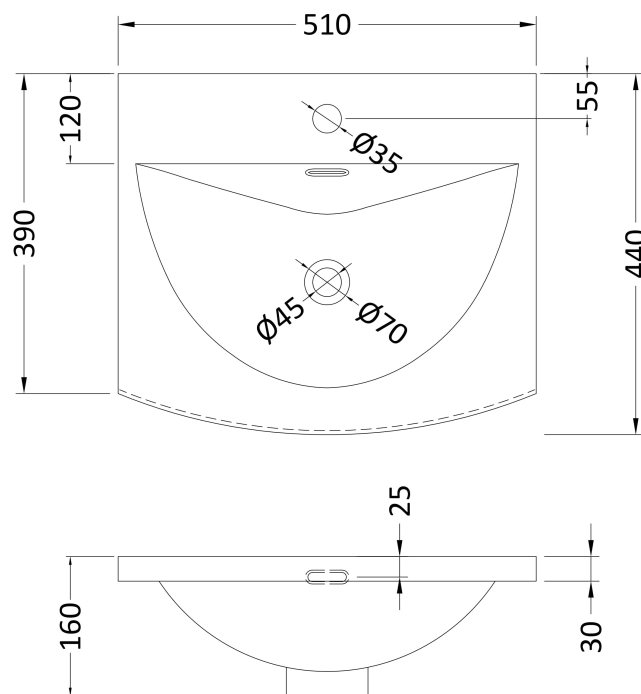

Sales Code: DPF391G

Description: 500 W/H Single Drawer Vanity & Basin 4

Packaging Details

Barcode: 5056462681580

Sales Code: FLT391

Description: 500 W/H Single Drawer Unit

Product Dimensions

Height (mm):	359
Width (mm):	500
Depth (mm):	383
Nett Weight (kg):	12

Packaging Dimensions

Height (mm):	380
Width (mm):	520
Depth (mm):	405
Gross Weight (kg):	12.5

Packaging Data

Box Colour:	Brown Cardboard Box - Printed
Box Qty:	0
Label Size:	0 x 0
Label Colour:	Not Applicable
Label Qty:	0

Sales Code: NVM042

Description: 500 Curved Basin 1Th

Product Dimensions

Height (mm):	160
Width (mm):	510
Depth (mm):	440
Nett Weight (kg):	9

Packaging Dimensions

Height (mm):	190
Width (mm):	530
Depth (mm):	415
Gross Weight (kg):	9.5

Packaging Data

Box Colour:	Brown Cardboard Box - Printed
Box Qty:	1
Label Size:	100 x 50
Label Colour:	White Label
Label Qty:	2

Outer Box Dimensions (If Applicable)

Height (mm):	
Width (mm):	
Depth (mm):	
Gross Weight (kg):	
Barcode:	5056462620985