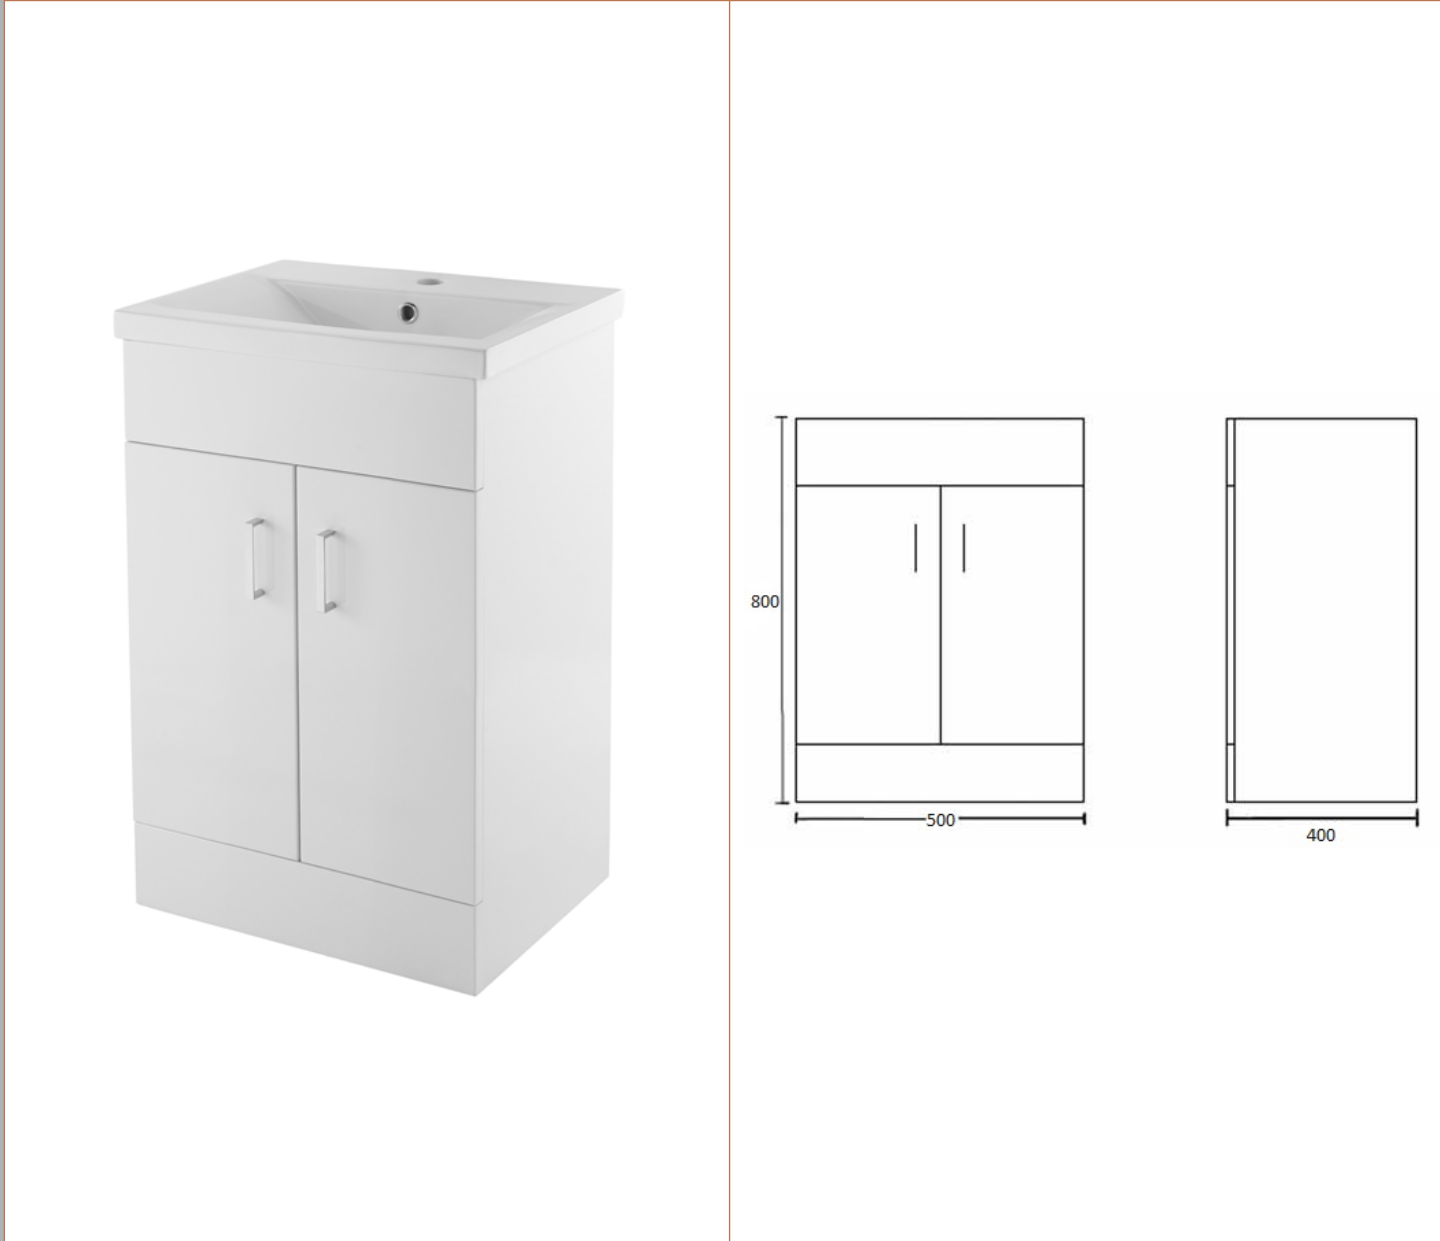

**Sales Code:** VTMW500

**Description:** Floor Standing 500mm Cabinet & Basin 2

**Packaging Details**

Barcode: 5055275888896

Sales Code: NVM101

Description: 500mm X 385mm Deep Basin Unit

### Product Dimensions

Height (mm):	800
Width (mm):	494
Depth (mm):	383
Nett Weight (kg):	20.5

### Packaging Dimensions

Height (mm):	410
Width (mm):	535
Depth (mm):	835
Gross Weight (kg):	20.5

### Product Dimensions

Height (mm):	170
Width (mm):	500
Depth (mm):	390
Nett Weight (kg):	9