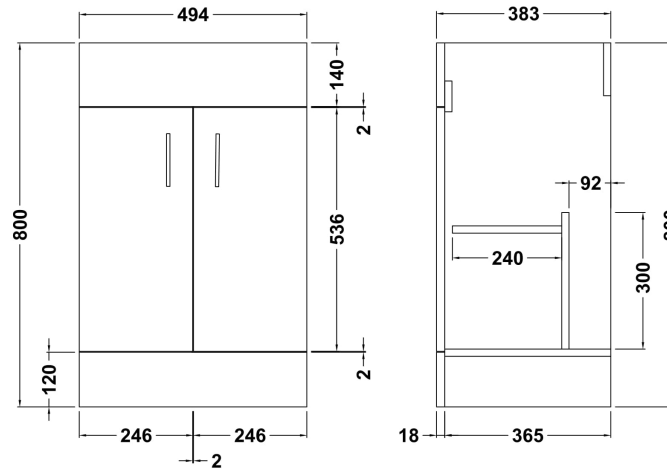

### Product Dimensions

Height (mm):	800
Width (mm):	494
Depth (mm):	383
Nett Weight (kg):	20.5

### Packaging Dimensions

Height (mm):	410
Width (mm):	535
Depth (mm):	835
Gross Weight (kg):	20.5

### Product Dimensions

Height (mm):	170
Width (mm):	500
Depth (mm):	390
Nett Weight (kg):	9

### Packaging Dimensions

Height (mm):	400
Width (mm):	520
Depth (mm):	200
Gross Weight (kg):	9