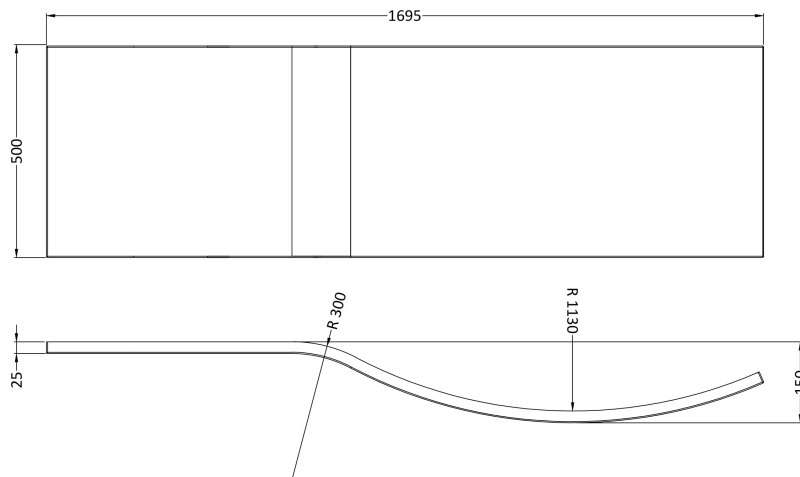

**Sales Code:** WBB200

**Description:** 1700 B Shaped Front Panel Cw Fixing Kit

**Product Dimensions**

Length (mm):	1695
Width (mm):	500
Depth (mm):	150
Nett Weight (kg):	1

**Packaging Dimensions**

Length (mm):	1700
Width (mm):	520
Depth (mm):	30
Gross Weight (kg):	1

**Packaging Data**

Box Colour:	Polybagged With End Caps
Box Qty:	1
Label Size:	100 x 50
Label Colour:	White Label
Label Qty:	1

**Outer Box Dimensions (If Applicable)**

Length (mm):	
Width (mm):	
Height (mm):	
Gross Weight (kg):	
Barcode:	5055275821169

**Product Details**

Country of Origin:	United Kingdom
Fitting Instruction:	No
Certification:	FSC: CE & UKCA:
Material Colour Reference:	European White
Product Material:	Acrylic
Material Thickness:	2mm
Volume (Ltr):	N/A
Displaced Capacity:	N/A
Leg Set Included:	Not Applicable
Waste Included:	Not Applicable
Drilled/Undrilled:	Not Applicable
Includes Grips:	Not Applicable
Embossed:	Not Applicable
No of Tapholes:	Not Applicable
Anti-Slip:	Not Applicable