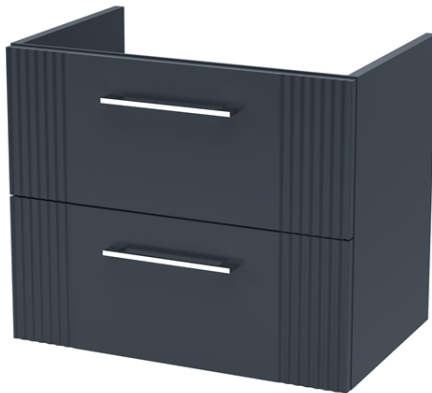

**Sales Code:** DPF1493G

**Description:** 600 W/H 2-Drawer Vanity & Basin 4

**Packaging Details**

Barcode: 5056462681795

Sales Code: FLT1493

Description: 600 W/H 2-Drawer Unit

### Product Dimensions

Height (mm):	500
Width (mm):	600
Depth (mm):	383
Nett Weight (kg):	22.5

### Packaging Dimensions

Height (mm):	520
Width (mm):	620
Depth (mm):	405
Gross Weight (kg):	23

### Product Dimensions

Height (mm):	160
Width (mm):	610
Depth (mm):	440
Nett Weight (kg):	11